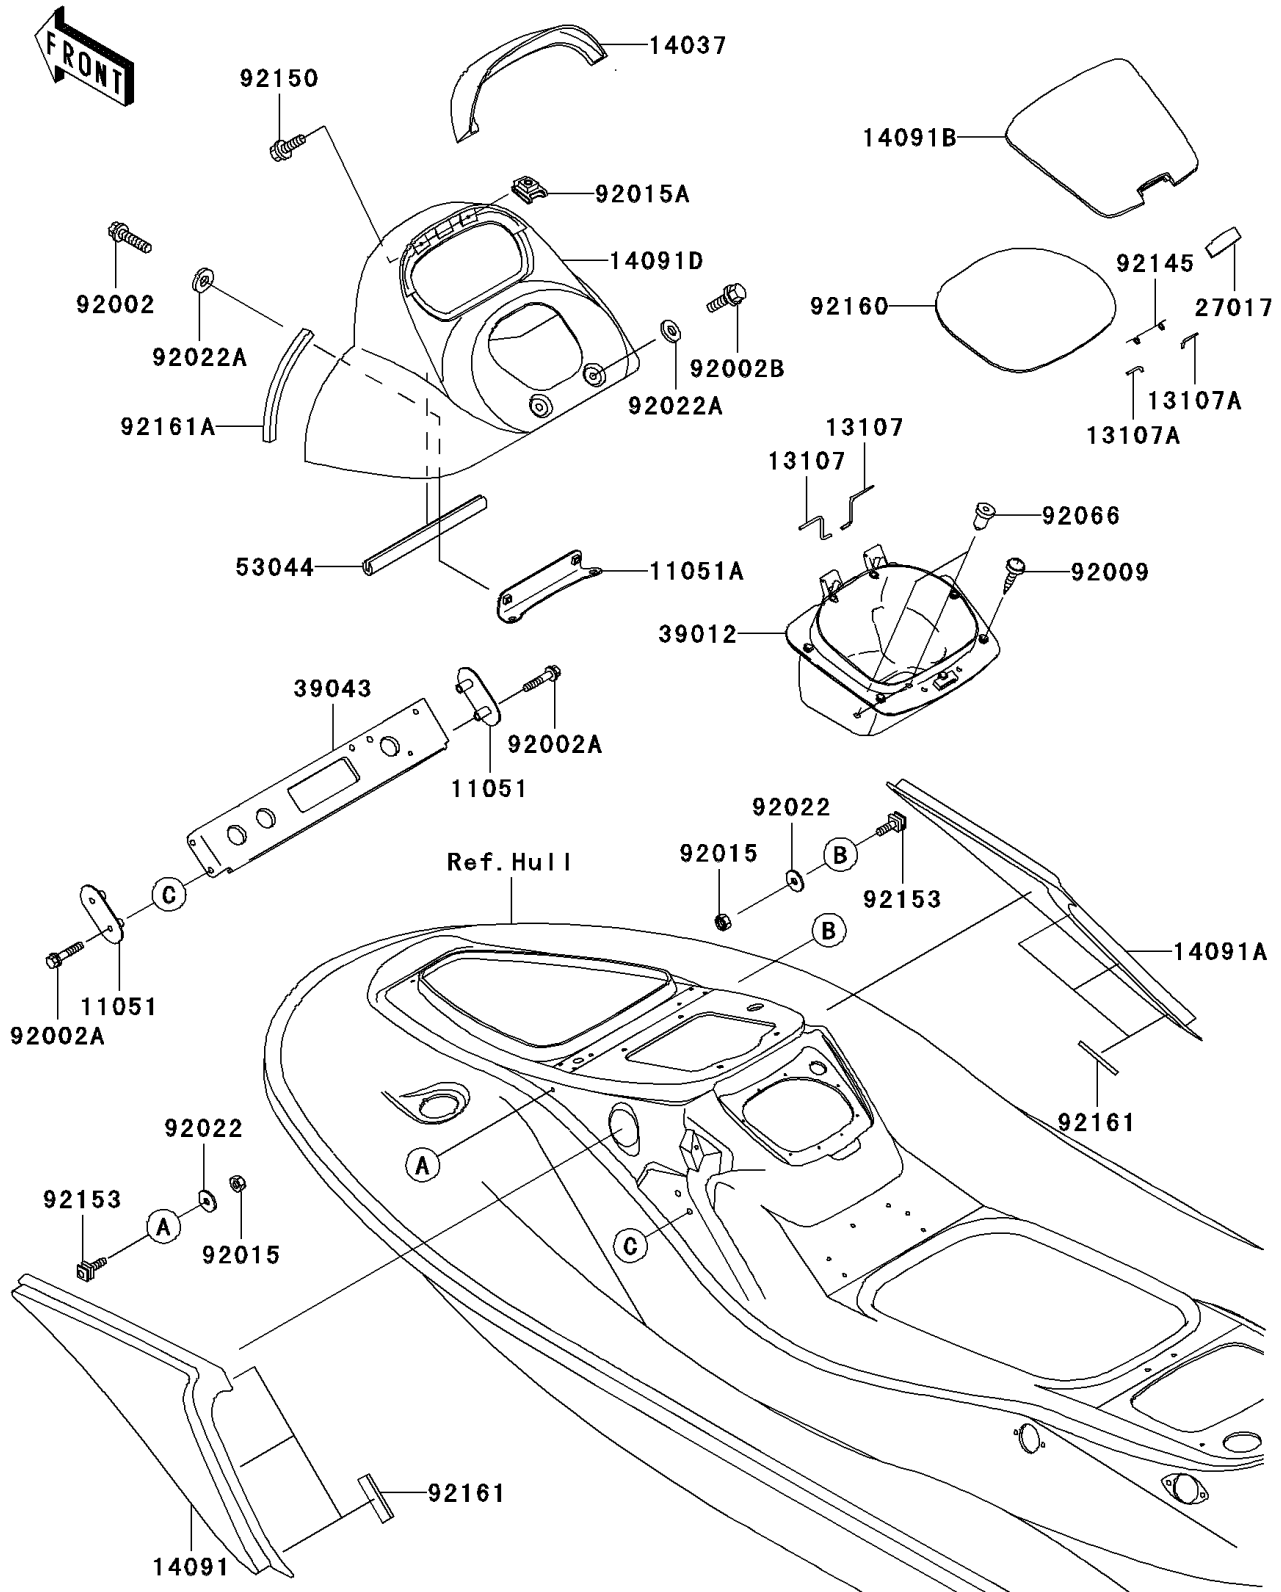

## 2005 STX-12F PARTS DIAGRAM

Hull Middle Fittings

F3136

## 2005 STX-12F PARTS LIST

Hull Middle Fittings

ITEM NAME	PART NUMBER	QUANTITY
BRACKET,CROSSMEMBER (Ref # 11051)	11051-3782	1
BRACKET (Ref # 11051A)	11051-3811	1
SHAFT (Ref # 13107)	13107-3761	1
SHAFT (Ref # 13107A)	13107-3769	1
SCREEN,METER,F.S.BLACK (Ref # 14037)	14037-3709-378	1
COVER,SIDE,LH,C.GOLD (Ref # 14091)	14091-3708-368	1
COVER,SIDE,RH,C.GOLD (Ref # 14091A)	14091-3709-368	1
COVER,CENTER STORAGE,J.WHITE (Ref # 14091B)	14091-3710-8C	1
COVER,HANDLE,F.S.BLACK (Ref # 14091D)	14091-3770-378	1
LOCK,CENTER STORAGE (Ref # 27017)	27017-3725	1
CASE-STORAGE (Ref # 39012)	39012-3735	1
CROSSMEMBER-COMP (Ref # 39043)	39043-3703	1
TRIM,L=180 (Ref # 53044)	53044-3755	1
BOLT,6X25 (Ref # 92002)	92002-3714	1
BOLT,6X30 (Ref # 92002A)	92002-3726	1
BOLT,6X12 (Ref # 92002B)	92002-3763	1
SCREW,TAPPING,5X20 (Ref # 92009)	92009-3716	1
NUT,LOCK,5MM (Ref # 92015)	92015-3798	1
NUT,CLIP,5MM (Ref # 92015A)	92015-3830	1
WASHER,5X16X1.5 (Ref # 92022)	92022-3041	1
WASHER,6.5X20X1.5 (Ref # 92022A)	92022-3710	1
PLUG (Ref # 92066)	92066-3773	1
SPRING (Ref # 92145)	92145-3711	1
BOLT,5X16 (Ref # 92150)	92150-3778	1
BOLT,5MM (Ref # 92153)	92153-3703	1
DAMPER (Ref # 92160)	92160-3933	1
DAMPER (Ref # 92161)	92161-3756	1
DAMPER (Ref # 92161A)	92161-3757	1