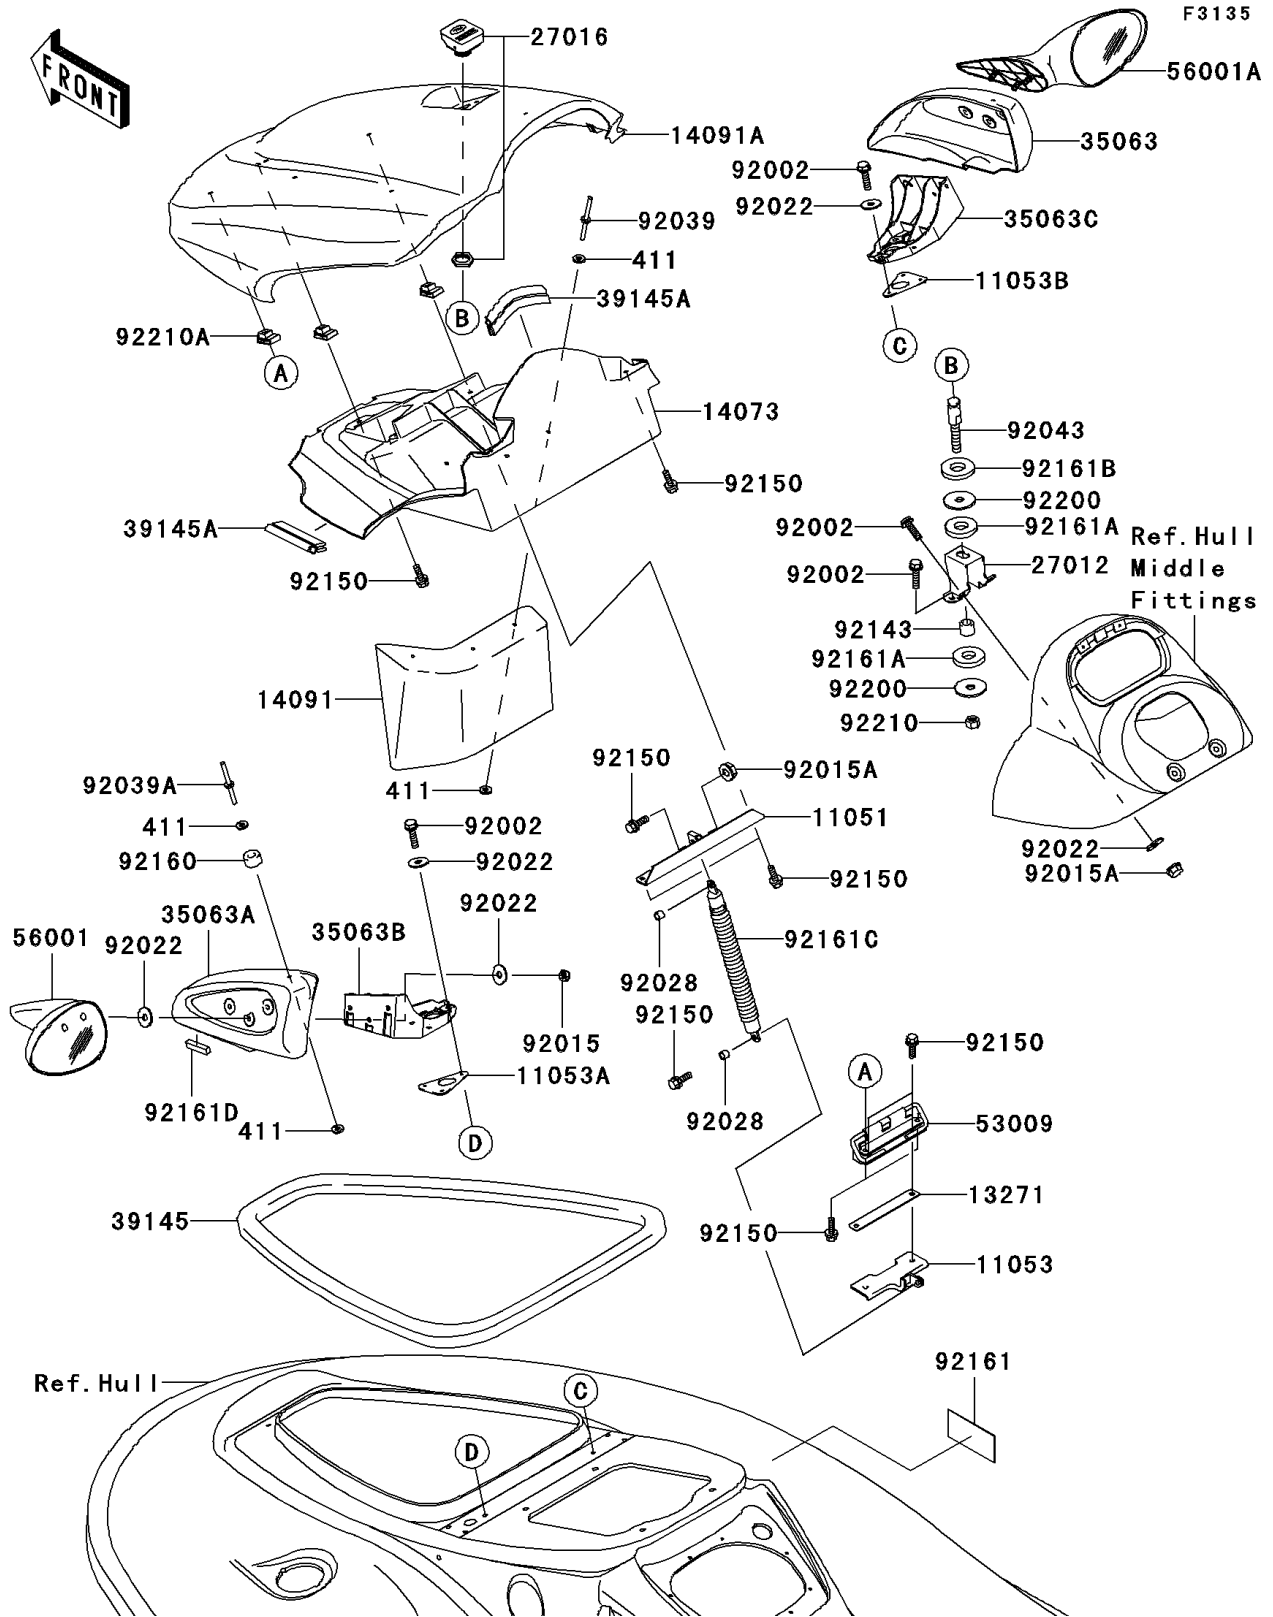

## 2005 STX-12F PARTS DIAGRAM

Hull Front Fittings

## 2005 STX-12F PARTS LIST

### Hull Front Fittings

ITEM NAME	PART NUMBER	QUANTITY
BRACKET (Ref # 11051)	11051-3766	1
BRACKET (Ref # 11053)	11053-3752	1
BRACKET,LH (Ref # 11053A)	11053-3777	1
BRACKET,RH (Ref # 11053B)	11053-3778	1
PLATE (Ref # 13271)	13271-3897	1
DUCT,HATCH,INNER (Ref # 14073)	14073-3800	1
COVER,FRONT DUCT (Ref # 14091)	14091-3722	1
COVER,HATCH,C.GOLD (Ref # 14091A)	14091-3757-368	1
HOOK (Ref # 27012)	27012-3855	1
LOCK-ASSY (Ref # 27016)	27016-3757	1
STAY,MIRROR,RH,F.BLACK (Ref # 35063)	35063-3709-6Z	1
STAY,MIRROR,LH,F.BLACK (Ref # 35063A)	35063-3710-6Z	1
STAY,MIRROR,LH (Ref # 35063B)	35063-3713	1
STAY,MIRROR,RH (Ref # 35063C)	35063-3714	1
TRIM-SEAL,L=1380 (Ref # 39145)	39145-3773	1
TRIM-SEAL,L=260 (Ref # 39145A)	39145-3789	1
WASHER-PLAIN,5MM (Ref # 411)	411S0500	1
HINGE,HATCH COVER (Ref # 53009)	53009-3725	1
MIRROR-ASSY,LH,F.S.BLACK (Ref # 56001)	56001-3721-8J	1
MIRROR-ASSY,RH,F.S.BLACK (Ref # 56001A)	56001-3722-8J	1
BOLT,6X25 (Ref # 92002)	92002-3714	1
NUT,LOCK,6MM (Ref # 92015)	92015-3766	1
NUT,6MM (Ref # 92015A)	92015-3767	1
WASHER,6.5X20X1.5 (Ref # 92022)	92022-3710	1
BUSHING (Ref # 92028)	92028-3765	1
RIVET (Ref # 92039)	92039-3714	1
RIVET (Ref # 92039A)	92039-3747	1
PIN (Ref # 92043)	92043-3757	1
COLLAR,8.2X14X11.2 (Ref # 92143)	92143-3724	1

## 2005 STX-12F PARTS LIST

Hull Front Fittings

ITEM NAME	PART NUMBER	QUANTITY
BOLT,6X18 (Ref # 92150)	92150-3729	1
DAMPER (Ref # 92160)	92160-3738	1
DAMPER (Ref # 92161)	92161-3728	1
DAMPER (Ref # 92161A)	92161-3739	1
DAMPER (Ref # 92161B)	92161-3747	1
DAMPER,HATCH (Ref # 92161C)	92161-3753	1
DAMPER (Ref # 92161D)	92161-3754	1
WASHER,8.5X32X2 (Ref # 92200)	92200-3786	1
NUT,LOCK,8MM (Ref # 92210)	92210-3742	1
NUT,6MM (Ref # 92210A)	92210-3768	1