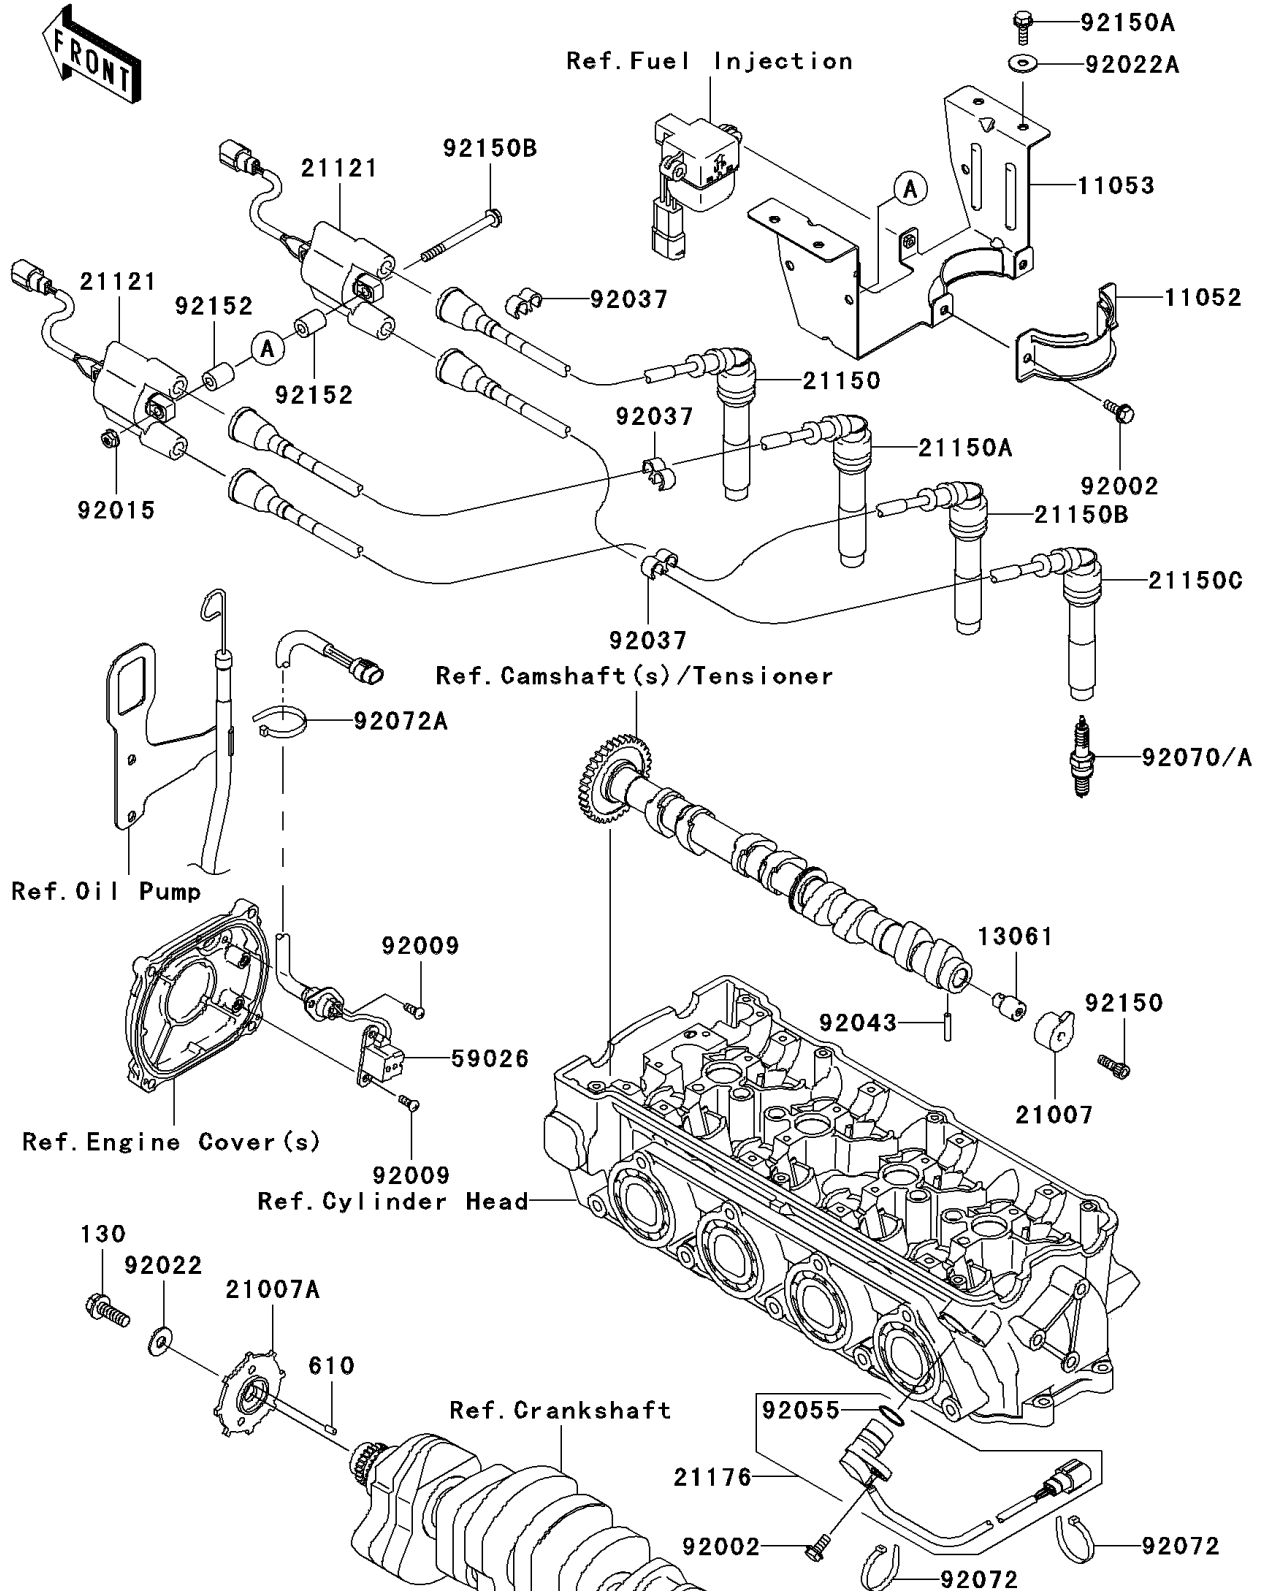

2005 STX-12F PARTS DIAGRAM

Ignition System

E1830

2005 STX-12F PARTS LIST

Ignition System

ITEM NAME	PART NUMBER	QUANTITY
BRACKET,FILTER (Ref # 11052)	11052-3762	1
BRACKET (Ref # 11053)	11053-3783	1
BOLT-FLANGED,8X25 (Ref # 130)	130Z0825	1
BOSS,CAM SENSOR (Ref # 13061)	13061-1687	1
ROTOR (Ref # 21007)	21007-1356	1
ROTOR,PULSING (Ref # 21007A)	21007-3730	1
COIL-IGNITION (Ref # 21121)	21121-3722	1
CORD-ASSY,#1 (Ref # 21150)	21150-3707	1
CORD-ASSY,#2 (Ref # 21150A)	21150-3708	1
CORD-ASSY,#3 (Ref # 21150B)	21150-3709	1
CORD-ASSY,#4 (Ref # 21150C)	21150-3710	1
SENSOR (Ref # 21176)	21176-1077	1
COIL-PULSING (Ref # 59026)	59026-3702	1
ROLLER,4X8 (Ref # 610)	610A0408	1
BOLT,6X16 (Ref # 92002)	92002-3728	1
SCREW,5X12 (Ref # 92009)	92009-1296	1
NUT,6MM (Ref # 92015)	92015-3767	1
WASHER,PLAIN (Ref # 92022)	92022-3026	1
WASHER,6.5X20X1.5 (Ref # 92022A)	92022-3710	1
CLAMP,HOSE (Ref # 92037)	92037-1603	1
PIN (Ref # 92043)	92043-1575	1
RING-O (Ref # 92055)	92055-1639	1
PLUG-SPARK,CR9EK(NGK) (Ref # 92070)	92070-1264	1
PLUG-SPARK,CR8EK(NGK) (Ref # 92070A)	92070-1265	1
BAND,L=188 (Ref # 92072)	92072-1239	1
BAND (Ref # 92072A)	92072-3874	1
BOLT,6X18 (Ref # 92150)	92150-1645	1
BOLT,6X18 (Ref # 92150A)	92150-3729	1
BOLT,6X70 (Ref # 92150B)	92150-3753	1

2005 STX-12F PARTS LIST

Ignition System

ITEM NAME	PART NUMBER	QUANTITY
COLLAR (Ref # 92152)	92152-3738	1