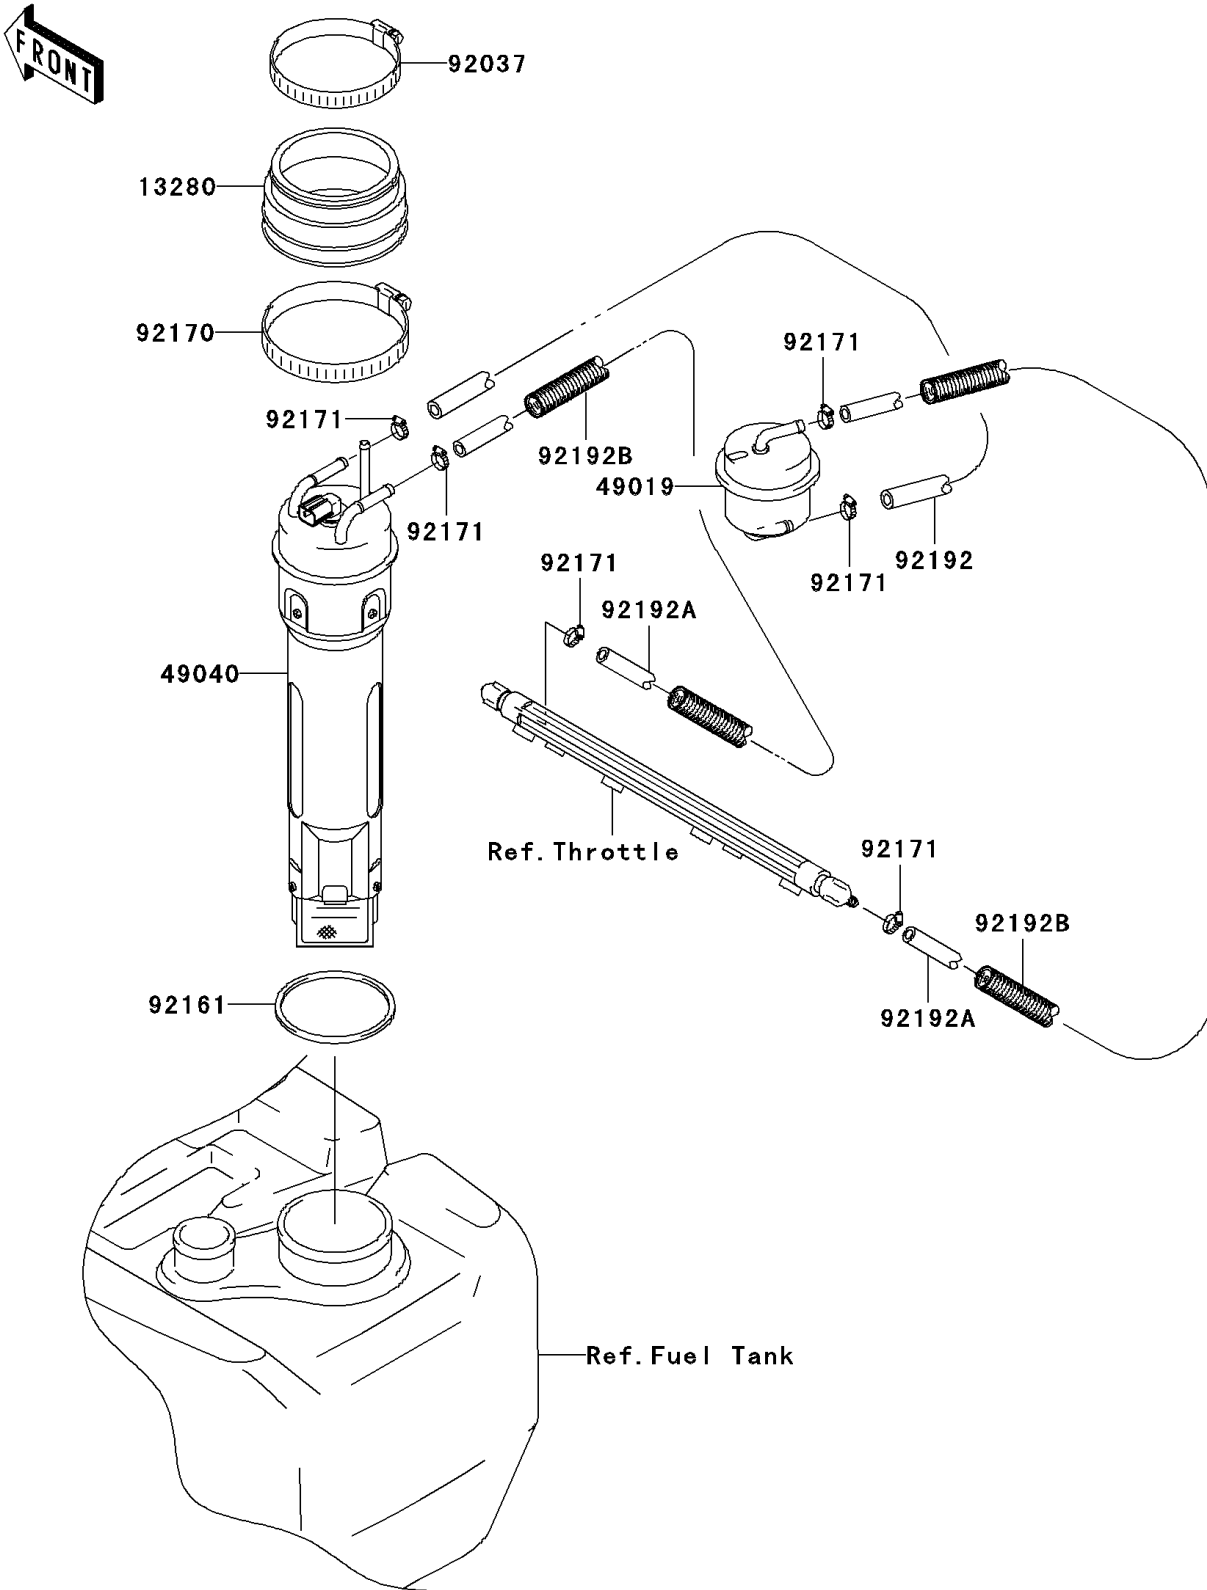

2005 STX-12F PARTS DIAGRAM

Fuel Pump

E1520

2005 STX-12F PARTS LIST

Fuel Pump

ITEM NAME	PART NUMBER	QUANTITY
HOLDER (Ref # 13280)	13280-3735	1
FILTER-FUEL (Ref # 49019)	49019-3721	1
PUMP-FUEL (Ref # 49040)	49040-3718	1
CLAMP (Ref # 92037)	92037-541	1
DAMPER,77.7X85.7X3.0 (Ref # 92161)	92161-3759	1
CLAMP (Ref # 92170)	92170-3760	1
CLAMP (Ref # 92171)	92171-3712	1
TUBE,7.5X13.5X460 (Ref # 92192)	92192-3736	1
TUBE,7.5X13.5X700 (Ref # 92192A)	92192-3737	1
TUBE,15.3X20.6X650 (Ref # 92192B)	92192-3748	1