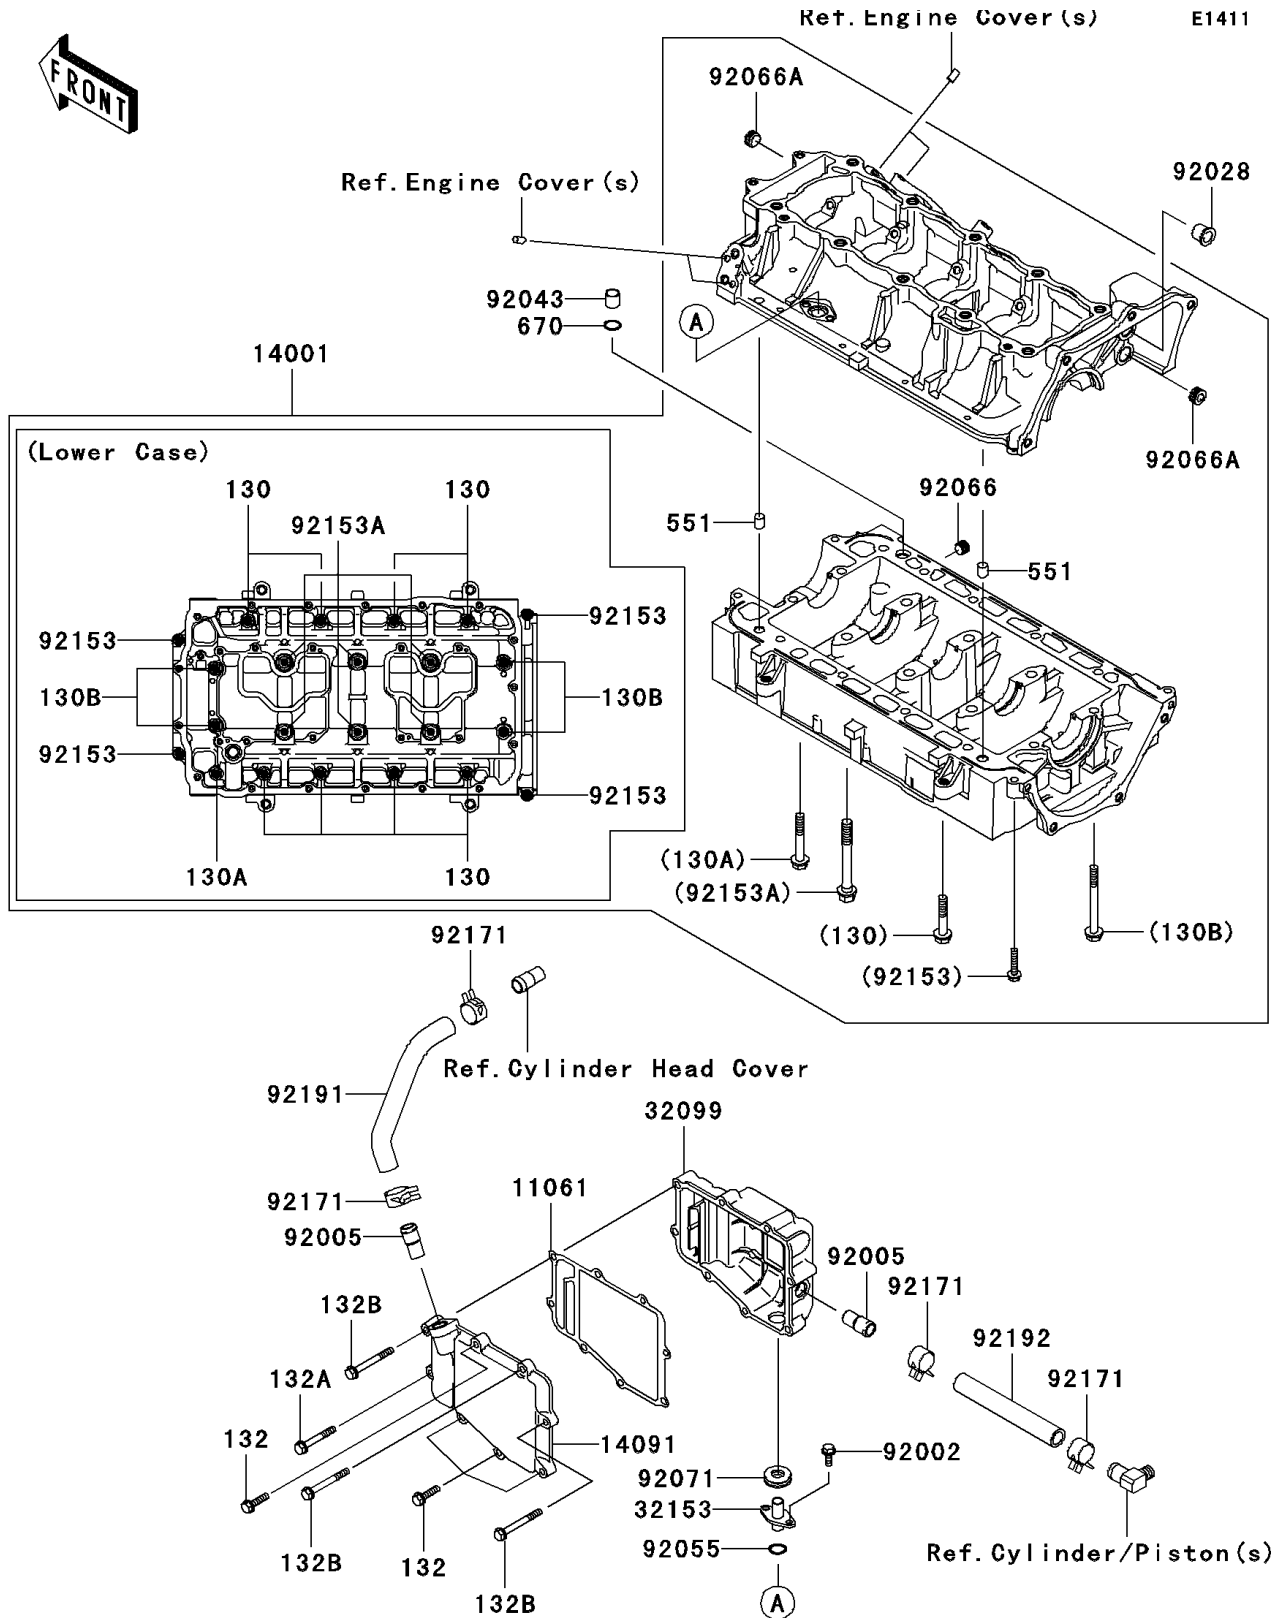

2005 STX-12F PARTS DIAGRAM

Crankcase

2005 STX-12F PARTS LIST

Crankcase

ITEM NAME	PART NUMBER	QUANTITY
GASKET,BREATHING CASE (Ref # 11061)	11061-3715	1
BOLT-FLANGED,8X45 (Ref # 130)	130Z0845	1
BOLT-FLANGED,8X55 (Ref # 130A)	130Z0855	1
BOLT-FLANGED,8X85 (Ref # 130B)	130Z0885	1
BOLT-FLANGED-SMALL,6X25 (Ref # 132)	132Y0625	1
BOLT-FLANGED-SMALL,6X45 (Ref # 132A)	132Y0645	1
BOLT-FLANGED-SMALL,6X55 (Ref # 132B)	132Y0655	1
SET-CRANKCASE (Ref # 14001)	14001-3743	1
COVER,BREATHING (Ref # 14091)	14091-3761	1
CASE,BREATHING (Ref # 32099)	32099-3848	1
PIPE,BREATHING (Ref # 32153)	32153-3732	1
PIN-DOWEL (Ref # 551)	551R1012	1
O RING,14MM (Ref # 670)	670D2014	1
BOLT,6X16 (Ref # 92002)	92002-3728	1
FITTING (Ref # 92005)	92005-3741	1
BUSHING (Ref # 92028)	92028-3718	1
PIN,11.5X14X14 (Ref # 92043)	92043-1279	1
RING-O,12X3 (Ref # 92055)	92055-3768	1
PLUG (Ref # 92066)	92066-3778	1
PLUG (Ref # 92066A)	92066-3782	1
GROMMET (Ref # 92071)	92071-3839	1
BOLT,6X30 (Ref # 92153)	92153-3707	1
BOLT,10X85 (Ref # 92153A)	92153-3711	1
CLAMP,TUBE (Ref # 92171)	92171-3710	1
TUBE,HEAD COVER-BREATHING (Ref # 92191)	92191-3964	1
TUBE,14X20X140 (Ref # 92192)	92192-3723	1