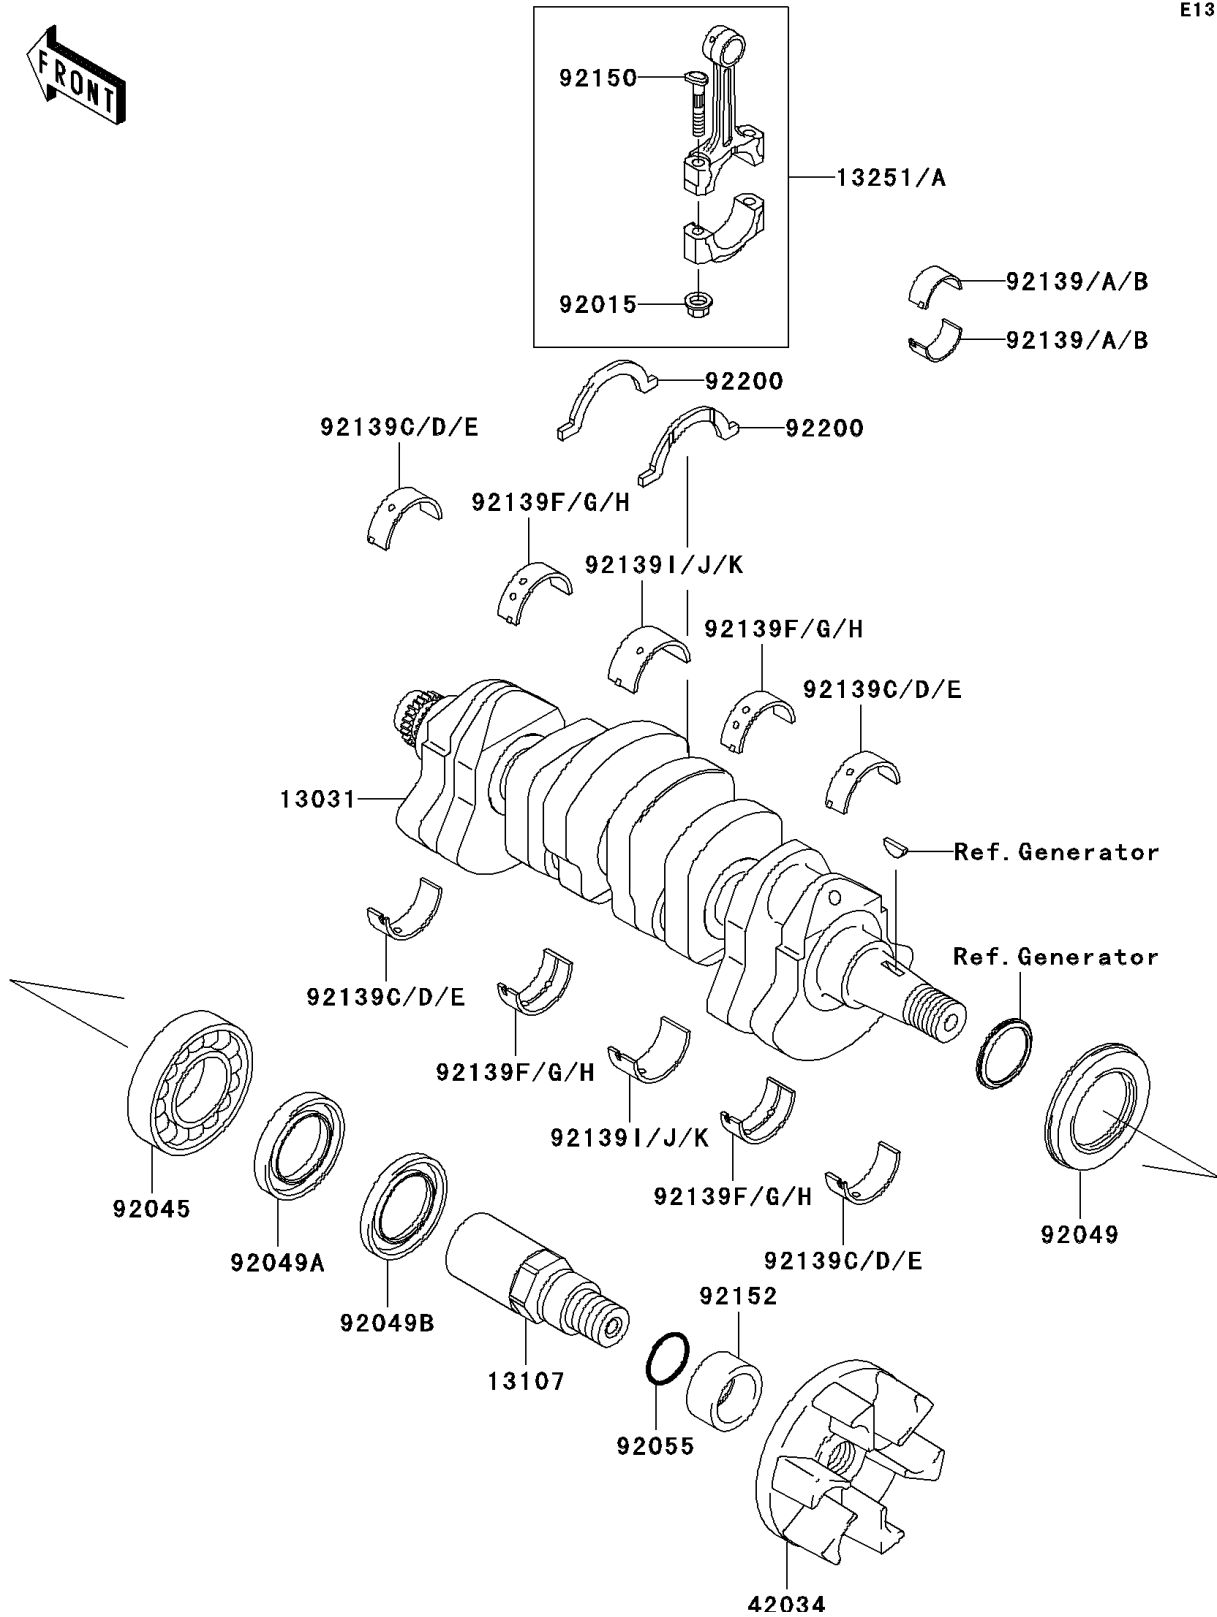

2005 STX-12F PARTS DIAGRAM

Crankshaft

E1321

2005 STX-12F PARTS LIST

Crankshaft

ITEM NAME	PART NUMBER	QUANTITY
CRANKSHAFT-COMP (Ref # 13031)	13031-3740	1
SHAFT (Ref # 13107)	13107-3785	1
ROD-ASSY-CONNECTING,K (Ref # 13251)	13251-3701-KK	1
ROD-ASSY-CONNECTING,L (Ref # 13251A)	13251-3701-LL	1
COUPLING (Ref # 42034)	42034-3711	1
NUT,CONNECTING ROD (Ref # 92015)	92015-1559	1
BEARING-BALL,6208ZZ AS2S (Ref # 92045)	92045-3739	1
SEAL-OIL,SD347626LHS (Ref # 92049)	92049-3736	1
SEAL-OIL,FPJ740628.5ZS (Ref # 92049A)	92049-3737	1
SEAL-OIL,S40626NS (Ref # 92049B)	92049-3738	1
RING-O (Ref # 92055)	92055-091	1
BUSHING,CONNECTING ROD,BLUE (Ref # 92139)	92139-1091	1
BUSHING,CONNECTING ROD,BLACK (Ref # 92139A)	92139-1092	1
BUSHING,CONNECTING ROD,BROWN (Ref # 92139B)	92139-1093	1
BUSHING,CRANKSHAFT,#1,BLUE (Ref # 92139C)	92139-3702	1
BUSHING,CRANKSHAFT,#1,BLACK (Ref # 92139D)	92139-3703	1
BUSHING,CRANKSHAFT,#1,BROWN (Ref # 92139E)	92139-3704	1
BUSHING,CRANKSHAFT,#2,BLUE (Ref # 92139F)	92139-3705	1
BUSHING,CRANKSHAFT,#2,BLACK (Ref # 92139G)	92139-3706	1
BUSHING,CRANKSHAFT,#2,BROWN (Ref # 92139H)	92139-3707	1
BUSHING,CRANKSHAFT,#3,BLUE (Ref # 92139I)	92139-3711	1
BUSHING,CRANKSHAFT,#3,BLACK (Ref # 92139J)	92139-3712	1
BUSHING,CRANKSHAFT,#3,BROWN (Ref # 92139K)	92139-3713	1
BOLT,CONNECTING ROD,9MM (Ref # 92150)	92150-1362	1
COLLAR,OUTPUT RR,L=19.5 (Ref # 92152)	92152-3733	1
WASHER (Ref # 92200)	92200-3789	1