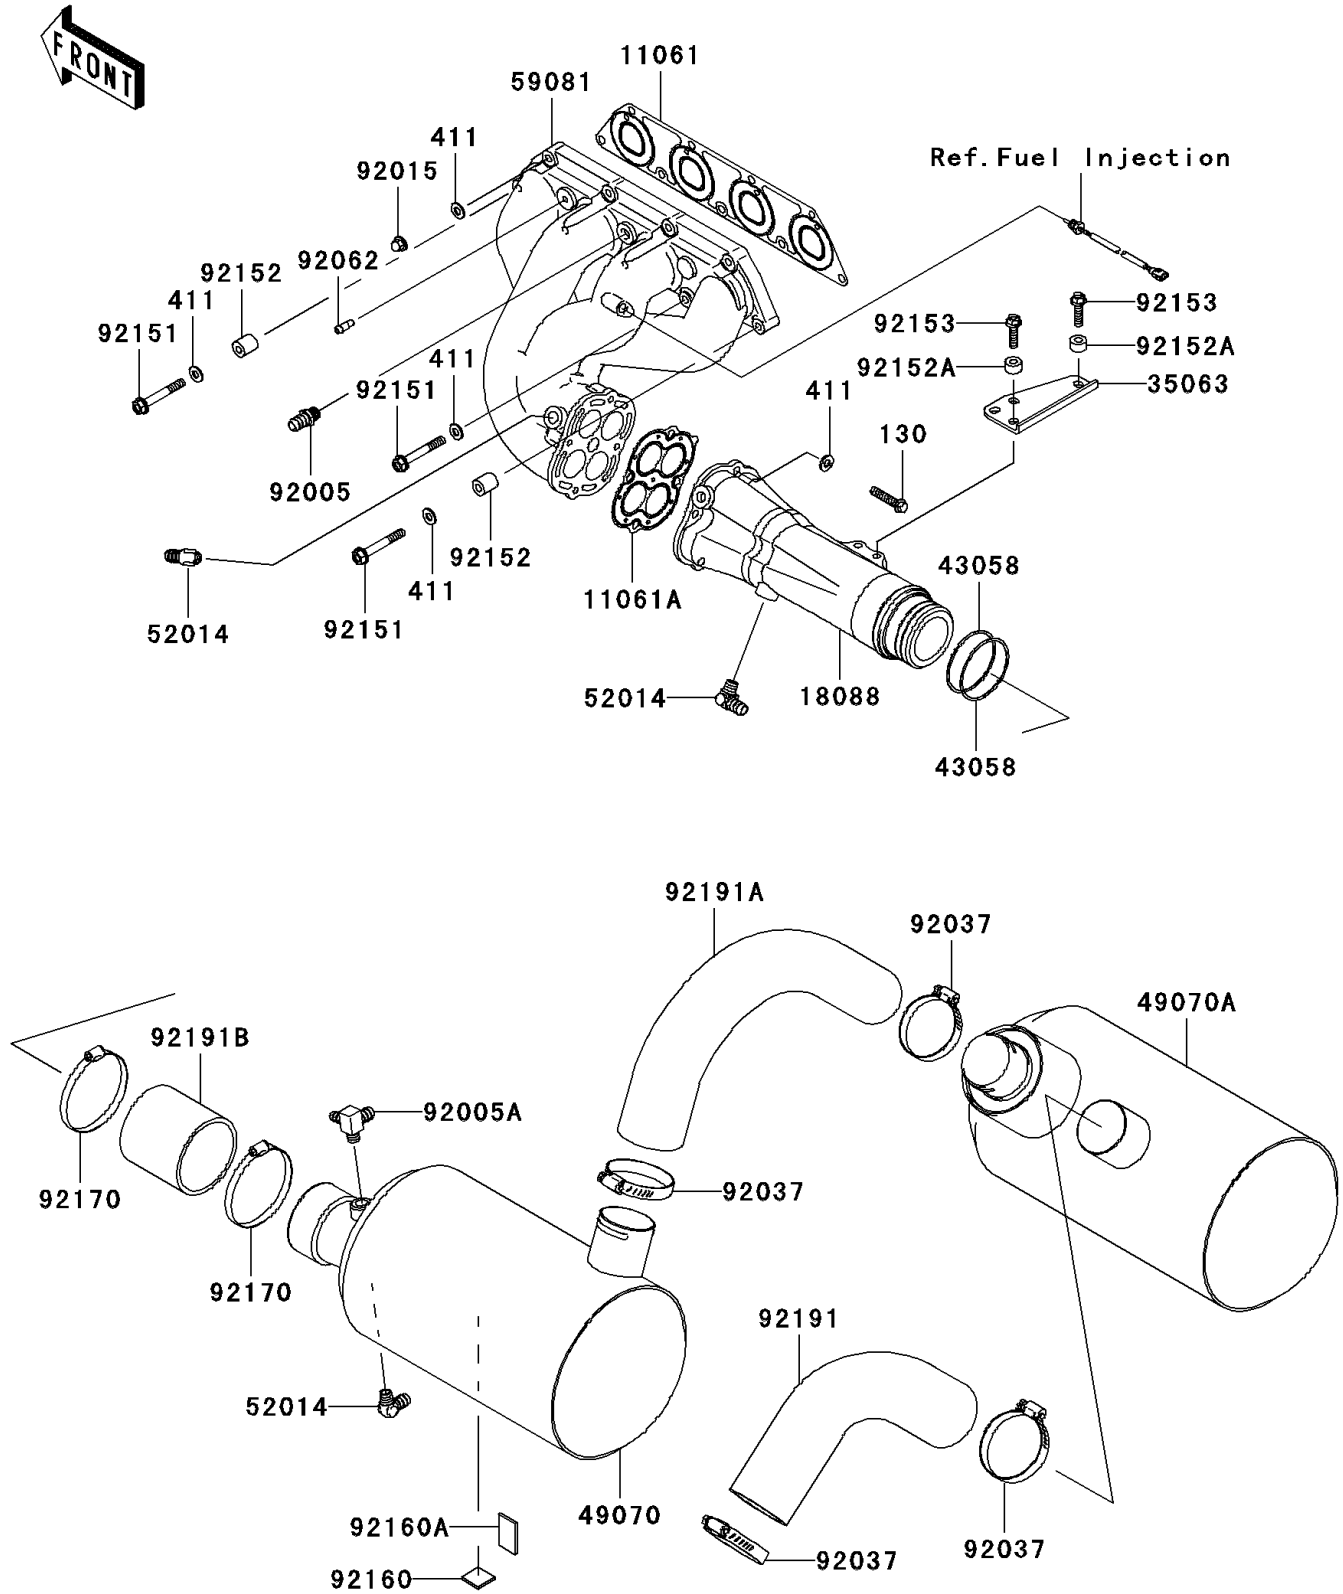

2005 STX-12F PARTS DIAGRAM

Muffler(s)

E1140

2005 STX-12F PARTS LIST

Muffler(s)

ITEM NAME	PART NUMBER	QUANTITY
GASKET,MANIFOLD EXHAUST (Ref # 11061)	11061-3713	1
GASKET,PIPE EXHAUST (Ref # 11061A)	11061-3714	1
BOLT-FLANGED,8X40 (Ref # 130)	130Z0840	1
PIPE-EXHAUST (Ref # 18088)	18088-3723	1
STAY (Ref # 35063)	35063-3704	1
WASHER-PLAIN,8MM (Ref # 411)	411S0800	1
RING,GASKET (Ref # 43058)	43058-3733	1
MUFFLER-COMP (Ref # 49070)	49070-3744	1
MUFFLER-COMP,2ND (Ref # 49070A)	49070-3745	1
ELBOW (Ref # 52014)	52014-3711	1
MANIFOLD-EXHAUST (Ref # 59081)	59081-3741	1
FITTING (Ref # 92005)	92005-3714	1
FITTING (Ref # 92005A)	92005-3743	1
NUT,CAP,8MM (Ref # 92015)	92015-1371	1
CLAMP (Ref # 92037)	92037-3738	1
NOZZLE (Ref # 92062)	92062-3705	1
BOLT,8X60 (Ref # 92151)	92151-3730	1
COLLAR (Ref # 92152)	92152-3736	1
COLLAR,8.2X17X10 (Ref # 92152A)	92152-3740	1
BOLT,FLANGED,8X30 (Ref # 92153)	92153-3722	1
DAMPER,25X25 (Ref # 92160)	92160-3864	1
DAMPER,40X25 (Ref # 92160A)	92160-3865	1
CLAMP (Ref # 92170)	92170-3760	1
TUBE,RR (Ref # 92191)	92191-3984	1
TUBE,FR (Ref # 92191A)	92191-3985	1
TUBE,PIPE EX-MUFFLER (Ref # 92191B)	92191-3986	1