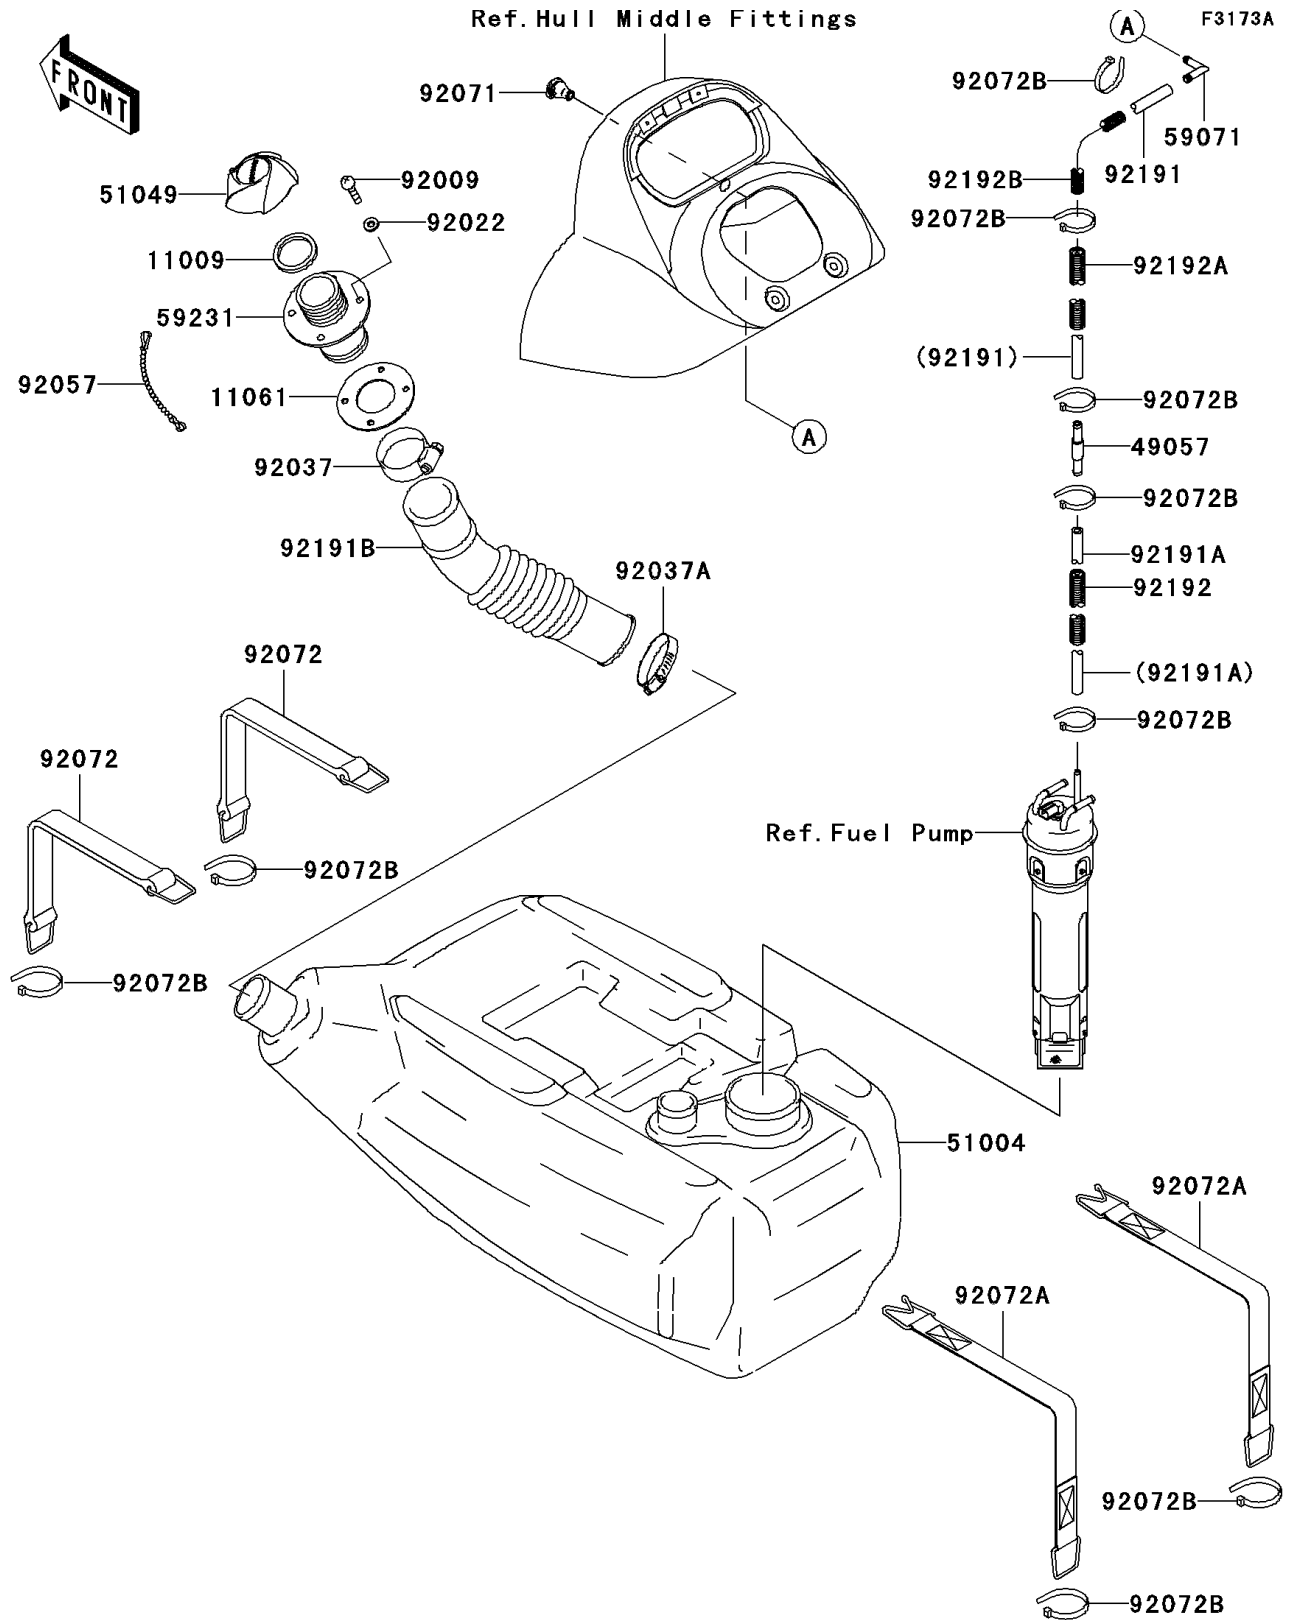

2007 STX-12F PARTS DIAGRAM

Fuel Tank(D7F)

2007 STX-12F PARTS LIST

Fuel Tank(D7F)

ITEM NAME	PART NUMBER	QUANTITY
GASKET,TANK CAP (Ref # 11009)	11009-3020	1
GASKET (Ref # 11061)	11061-3701	1
VALVE-RELIEF (Ref # 49057)	49057-3707	1
TANK-FUEL (Ref # 51004)	51004-3739	1
CAP-TANK,FUEL (Ref # 51049)	51049-3725	1
JOINT (Ref # 59071)	59071-3736	1
FILLER,FUEL TANK (Ref # 59231)	59231-3716	1
SCREW,TAPPING,4X16 (Ref # 92009)	92009-3849	1
WASHER (Ref # 92022)	92022-563	1
CLAMP (Ref # 92037)	92037-3009	1
CLAMP (Ref # 92037A)	92037-3738	1
CHAIN,COVER,L=100 (Ref # 92057)	92057-3704	1
GROMMET (Ref # 92071)	92071-3815	1
BAND (Ref # 92072)	92072-3845	1
BAND (Ref # 92072A)	92072-3850	1
BAND,L=99 (Ref # 92072B)	92072-3871	1
TUBE,5.8X10.8X1000 (Ref # 92191)	92191-3736	1
TUBE,5.8X10.8X100 (Ref # 92191A)	92191-3828	1
TUBE,FUEL TANK - FILLER (Ref # 92191B)	92191-3903	1
TUBE,CORRUGATED,L=120 (Ref # 92192)	92192-3749	1
TUBE,CORRUGATED,L=700 (Ref # 92192A)	92192-3750	1
TUBE,CORRUGATED,L=270 (Ref # 92192B)	92192-3791	1