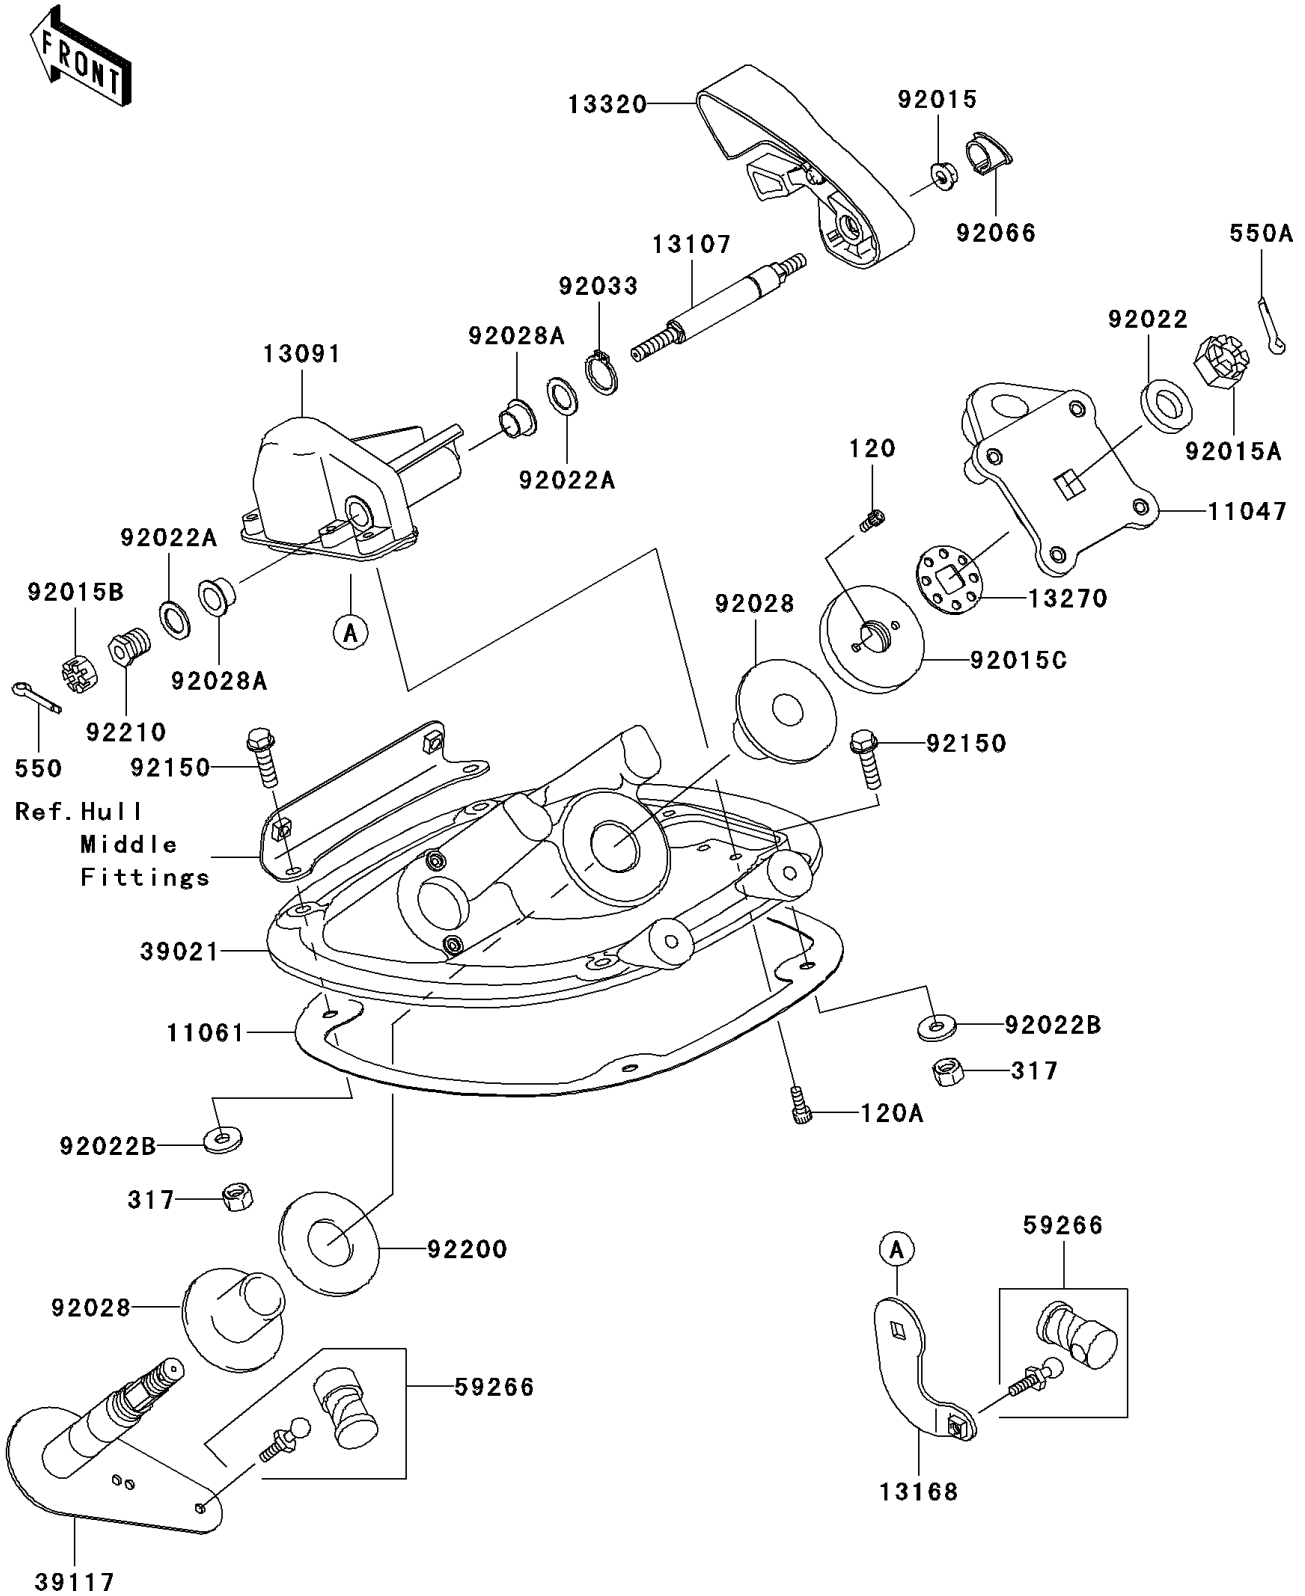

2007 STX-12F PARTS DIAGRAM

Handle Pole

F3171

2007 STX-12F PARTS LIST

Handle Pole

ITEM NAME	PART NUMBER	QUANTITY
BRACKET,HANDLE HOLDER (Ref # 11047)	11047-3759	1
GASKET,HANDLE POLE BRACKET (Ref # 11061)	11061-3735	1
BOLT-SOCKET,5X10 (Ref # 120)	120R0510	1
BOLT-SOCKET,6X16 (Ref # 120A)	120R0616	1
HOLDER (Ref # 13091)	13091-3809	1
SHAFT (Ref # 13107)	13107-3751	1
LEVER,REVERSE (Ref # 13168)	13168-3750	1
PLATE,STEERING NUT (Ref # 13270)	13270-3808	1
LEVER-ASSY,REVERSE (Ref # 13320)	13320-3716	1
NUT-HEX-SMALL (Ref # 317)	317R0800	1
BRACKET-HANDLE POLE (Ref # 39021)	39021-3714	1
SHAFT-STRG (Ref # 39117)	39117-3713	1
PIN-COTTER (Ref # 550)	550S2020	1
PIN-COTTER,3X35 (Ref # 550A)	550S3035	1
JOINT-BALL (Ref # 59266)	59266-3707	1
NUT,FLANGED,8MM (Ref # 92015)	92015-3709	1
NUT,CASTLE,14MM (Ref # 92015A)	92015-3805	1
NUT,CASTLE,8MM (Ref # 92015B)	92015-3813	1
NUT,STEERING,20MM (Ref # 92015C)	92015-3854	1
WASHER,15X34X2.0 (Ref # 92022)	92022-3738	1
WASHER,15.5X24X1.5 (Ref # 92022A)	92022-3739	1
WASHER,8.4X23X2.5 (Ref # 92022B)	92022-3744	1
BUSHING,STEERING (Ref # 92028)	92028-3748	1
BUSHING (Ref # 92028A)	92028-3755	1
RING-SNAP,15MM (Ref # 92033)	92033-3710	1
PLUG,REVERSE LEVER (Ref # 92066)	92066-3761	1
BOLT,FLANGED,8X30 (Ref # 92150)	92150-3803	1
WASHER,32.5X70X2 (Ref # 92200)	92200-3718	1
NUT,8MM (Ref # 92210)	92210-3703	1