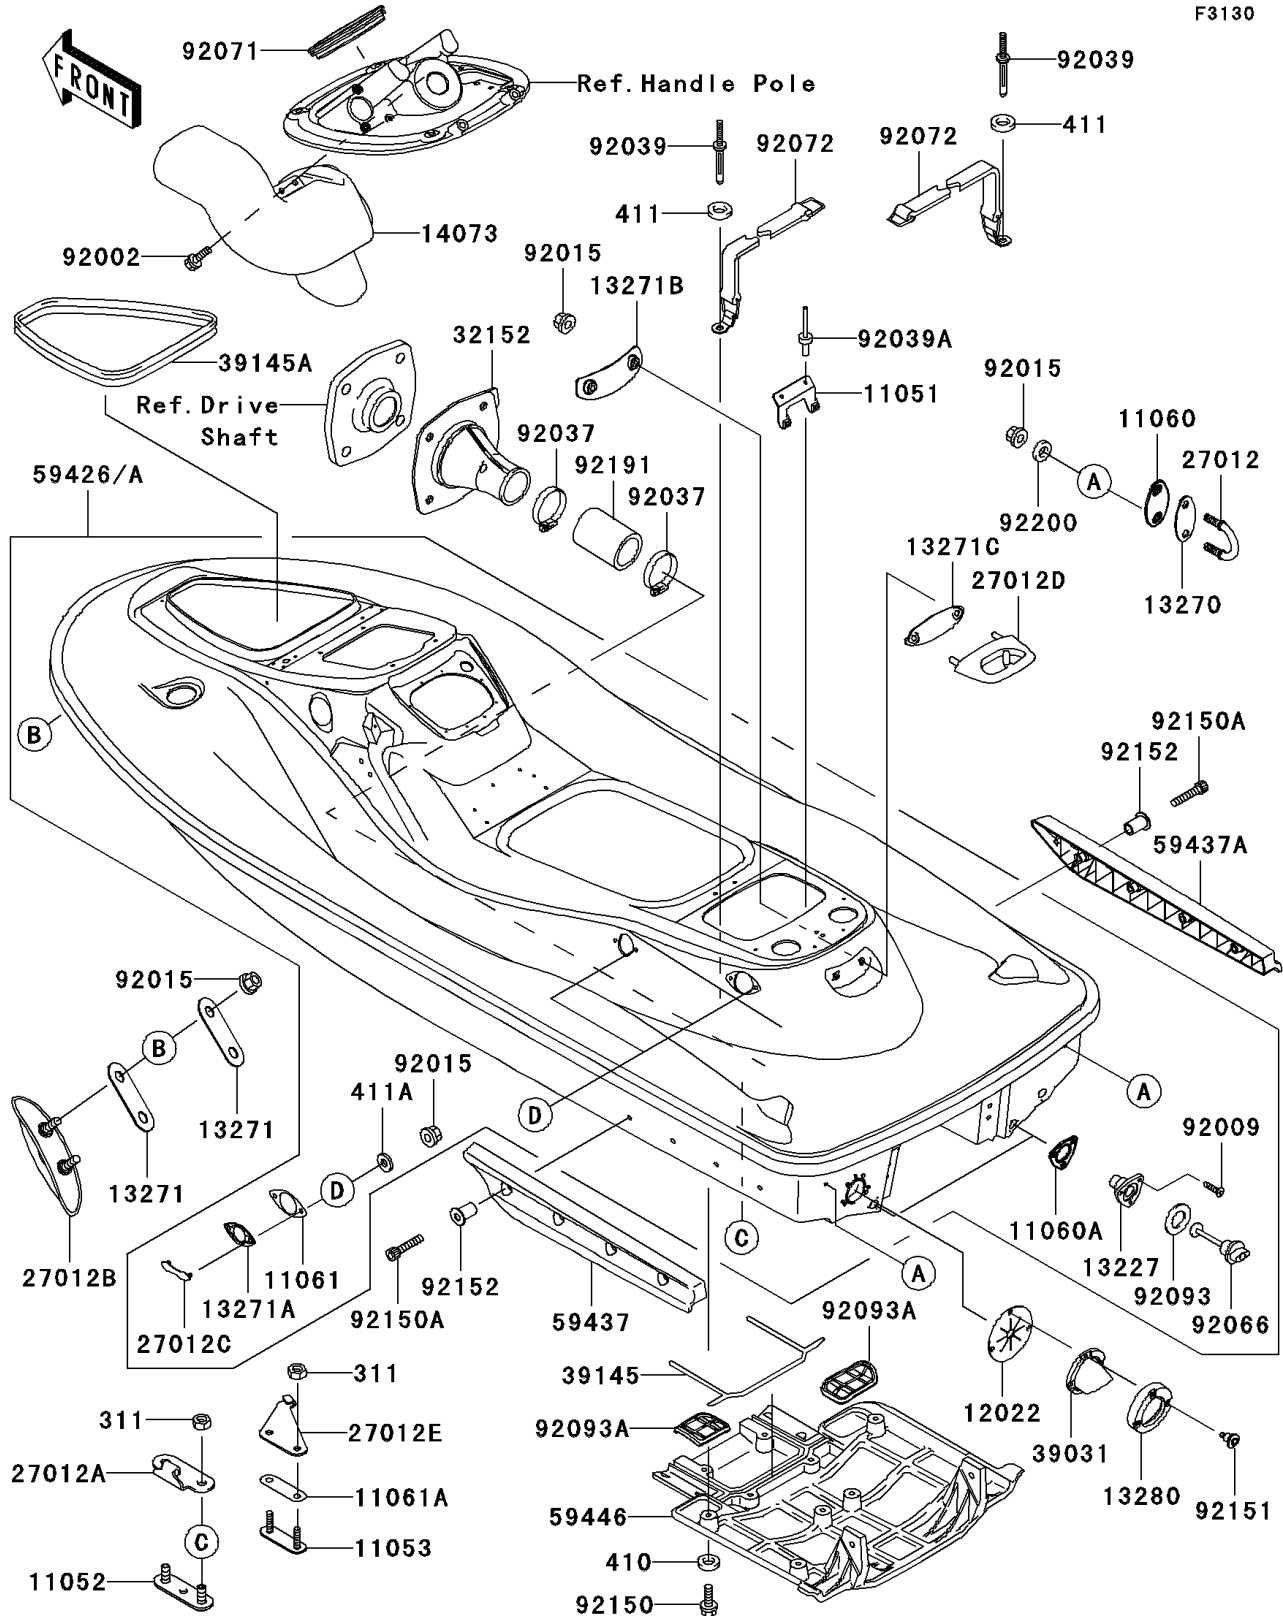

2007 STX-12F PARTS DIAGRAM

Hull

F3130

2007 STX-12F PARTS LIST

Hull

ITEM NAME	PART NUMBER	QUANTITY
BRACKET,BREATHING-BILGE (Ref # 11051)	11051-3802	1
BRACKET,RR DUCT (Ref # 11052)	11052-3712	1
BRACKET (Ref # 11053)	11053-3746	1
GASKET,U HOOK,RR (Ref # 11060)	11060-3800	1
GASKET,DRAIN PLUG (Ref # 11060A)	11060-3801	1
GASKET,CARGO HOOK (Ref # 11061)	11061-3730	1
GASKET (Ref # 11061A)	11061-3731	1
VALVE-REED (Ref # 12022)	12022-3712	1
HOUSING,DRAIN PLUG,F.BLACK (Ref # 13227)	13227-3721-6Z	1
PLATE (Ref # 13270)	13270-3860	1
PLATE (Ref # 13271)	13271-3724	1
PLATE,CARGO NET HOOK (Ref # 13271A)	13271-3755	1
PLATE,REAR TOWING HOOK (Ref # 13271B)	13271-3859	1
PLATE (Ref # 13271C)	13271-3889	1
HOLDER,EXHAUST VALVE (Ref # 13280)	13280-3718	1
DUCT (Ref # 14073)	14073-3801	1
HOOK (Ref # 27012)	27012-3797	1
HOOK (Ref # 27012A)	27012-3816	1
HOOK,BOW,F.BLACK (Ref # 27012B)	27012-3822-6Z	1
HOOK,CARGO NET,G.SILVER (Ref # 27012C)	27012-3828-F2	1
HOOK,REAR TOWING,F.BLACK (Ref # 27012D)	27012-3836-6Z	1
HOOK,WATER MUFLER,RH (Ref # 27012E)	27012-3849	1
PIPE,DRIVE SHAFT (Ref # 32152)	32152-3703	1
CAP-END (Ref # 39031)	39031-3708	1
TRIM-SEAL,JET PUMP COVER (Ref # 39145)	39145-3768	1
TRIM-SEAL,L=1412 (Ref # 39145A)	39145-3787	1
HULL-COMP,J.WHITE (Ref # 59426A)	59426-3957-8C	1
STABILIZER,LH,F.BLACK (Ref # 59437)	59437-3735-6Z	1
STABILIZER,RH,F.BLACK (Ref # 59437A)	59437-3736-6Z	1