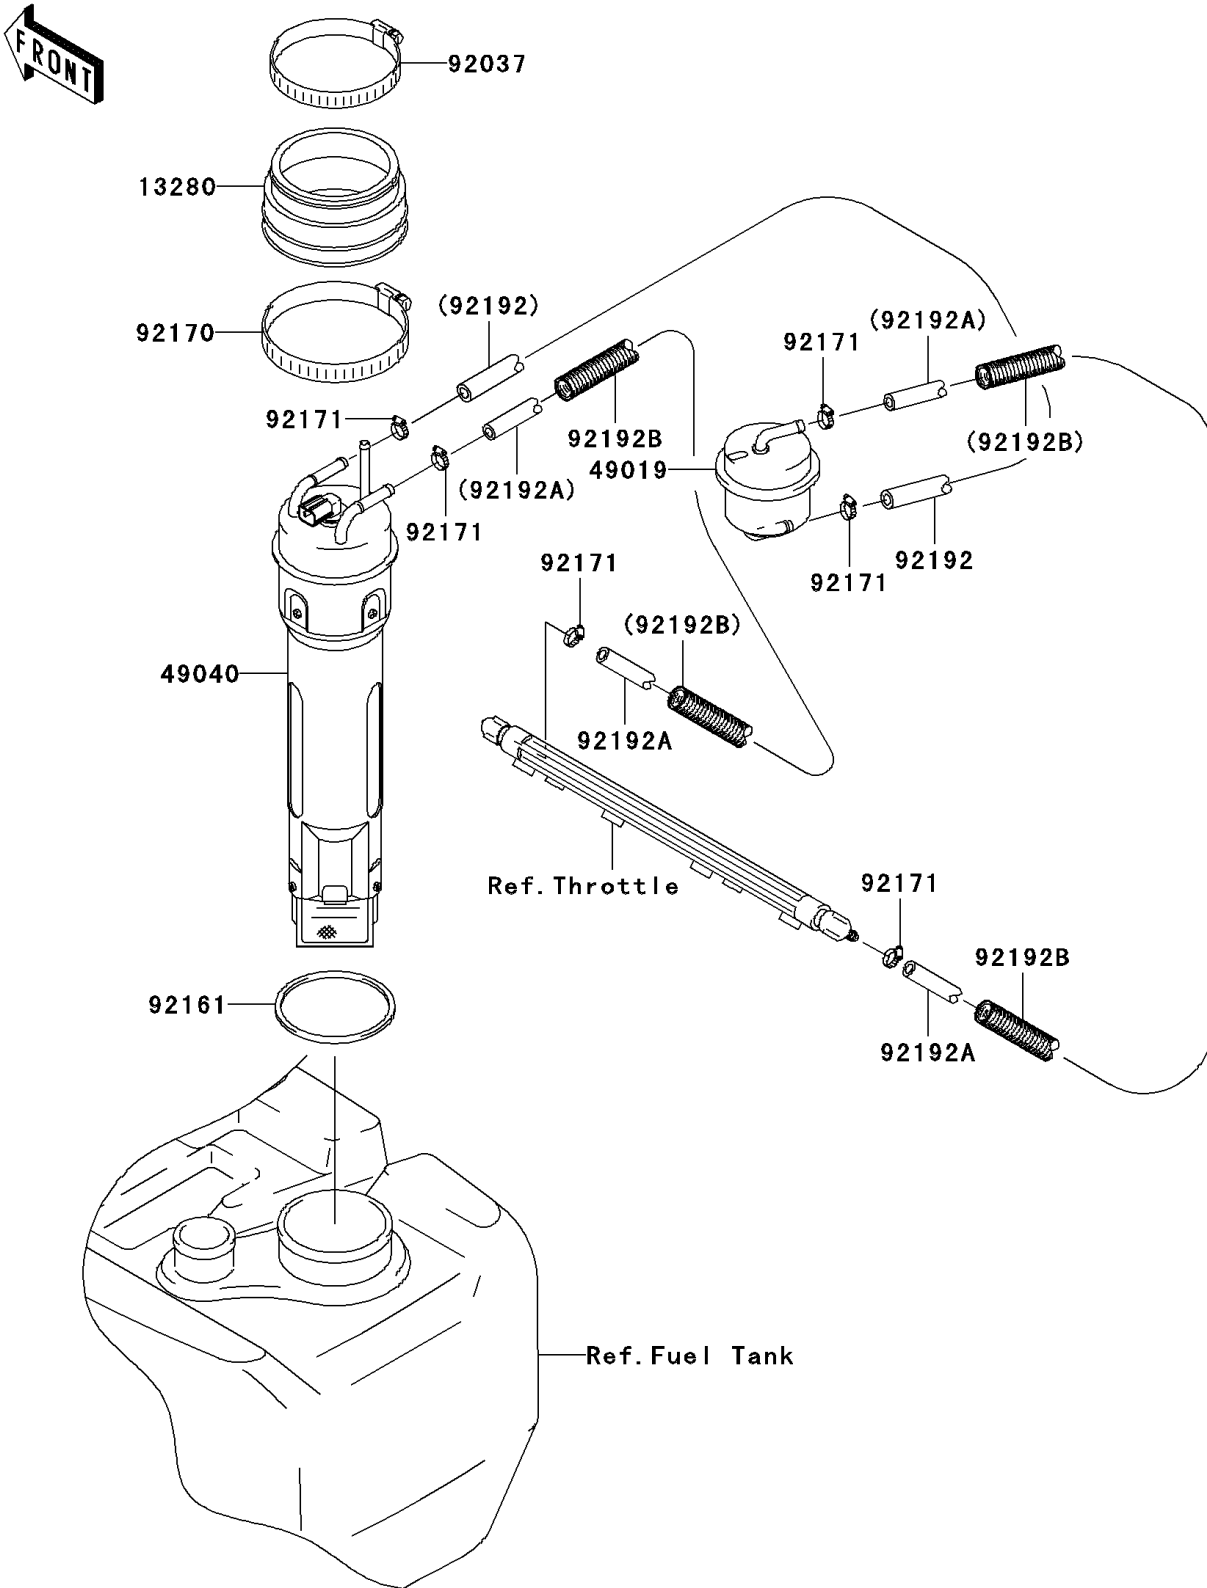

2007 STX-12F PARTS DIAGRAM

Fuel Pump

E1520

2007 STX-12F PARTS LIST

Fuel Pump

ITEM NAME	PART NUMBER	QUANTITY
HOLDER (Ref # 13280)	13280-3735	1
FILTER-FUEL (Ref # 49019)	49019-3721	1
PUMP-FUEL (Ref # 49040)	49040-3718	1
CLAMP (Ref # 92037)	92037-541	1
DAMPER,77.7X85.7X3.0 (Ref # 92161)	92161-3759	1
CLAMP (Ref # 92170)	92170-3760	1
CLAMP (Ref # 92171)	92171-3712	1
TUBE,7.5X13.5X460 (Ref # 92192)	92192-3736	1
TUBE,7.5X13.5X700 (Ref # 92192A)	92192-3737	1
TUBE,15.3X20.6X650 (Ref # 92192B)	92192-3748	1