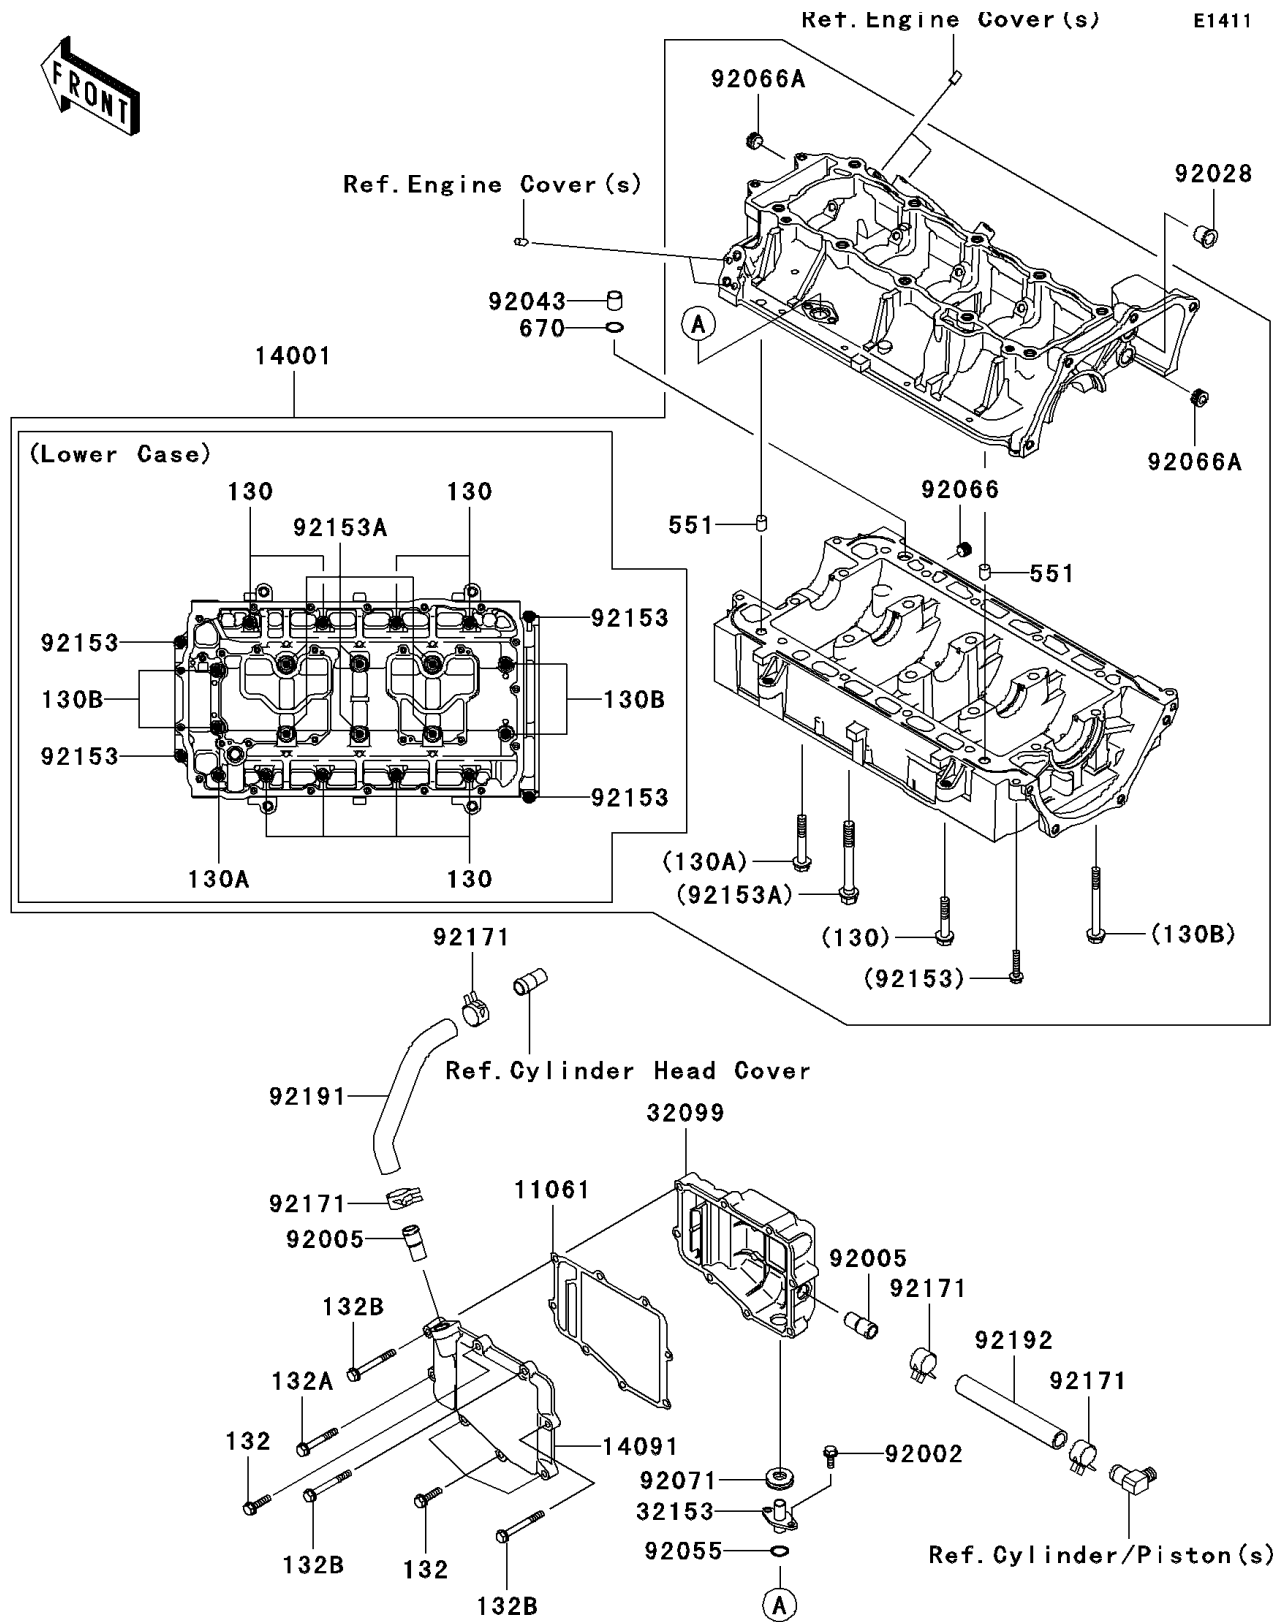

2007 STX-12F PARTS DIAGRAM

Crankcase

2007 STX-12F PARTS LIST

Crankcase

ITEM NAME	PART NUMBER	QUANTITY
GASKET,BREATHER CASE (Ref # 11061)	11061-3715	1
BOLT-FLANGED,8X45 (Ref # 130)	130Z0845	1
BOLT-FLANGED,8X55 (Ref # 130A)	130Z0855	1
BOLT-FLANGED,8X85 (Ref # 130B)	130Z0885	1
BOLT-FLANGED-SMALL,6X25 (Ref # 132)	132Y0625	1
BOLT-FLANGED-SMALL,6X45 (Ref # 132A)	132Y0645	1
BOLT-FLANGED-SMALL,6X55 (Ref # 132B)	132Y0655	1
SET-CRANKCASE (Ref # 14001)	14001-3743	1
COVER,BREATHER (Ref # 14091)	14091-3761	1
CASE,BREATHER (Ref # 32099)	32099-3848	1
PIPE,BREATHER (Ref # 32153)	32153-3732	1
PIN-DOWEL (Ref # 551)	551R1012	1
O RING,14MM (Ref # 670)	670D2014	1
BOLT,6X16 (Ref # 92002)	92002-3728	1
FITTING (Ref # 92005)	92005-3741	1
BUSHING (Ref # 92028)	92028-3718	1
PIN,11.5X14X14 (Ref # 92043)	92043-1279	1
RING-O,12X3 (Ref # 92055)	92055-3768	1
PLUG (Ref # 92066)	92066-3778	1
PLUG (Ref # 92066A)	92066-3782	1
GROMMET (Ref # 92071)	92071-3839	1
BOLT,6X30 (Ref # 92153)	92153-3707	1
BOLT,10X85 (Ref # 92153A)	92153-3711	1
CLAMP,TUBE (Ref # 92171)	92171-3710	1
TUBE,HEAD COVER-BREATHER (Ref # 92191)	92191-3964	1
TUBE,14X20X140 (Ref # 92192)	92192-3723	1