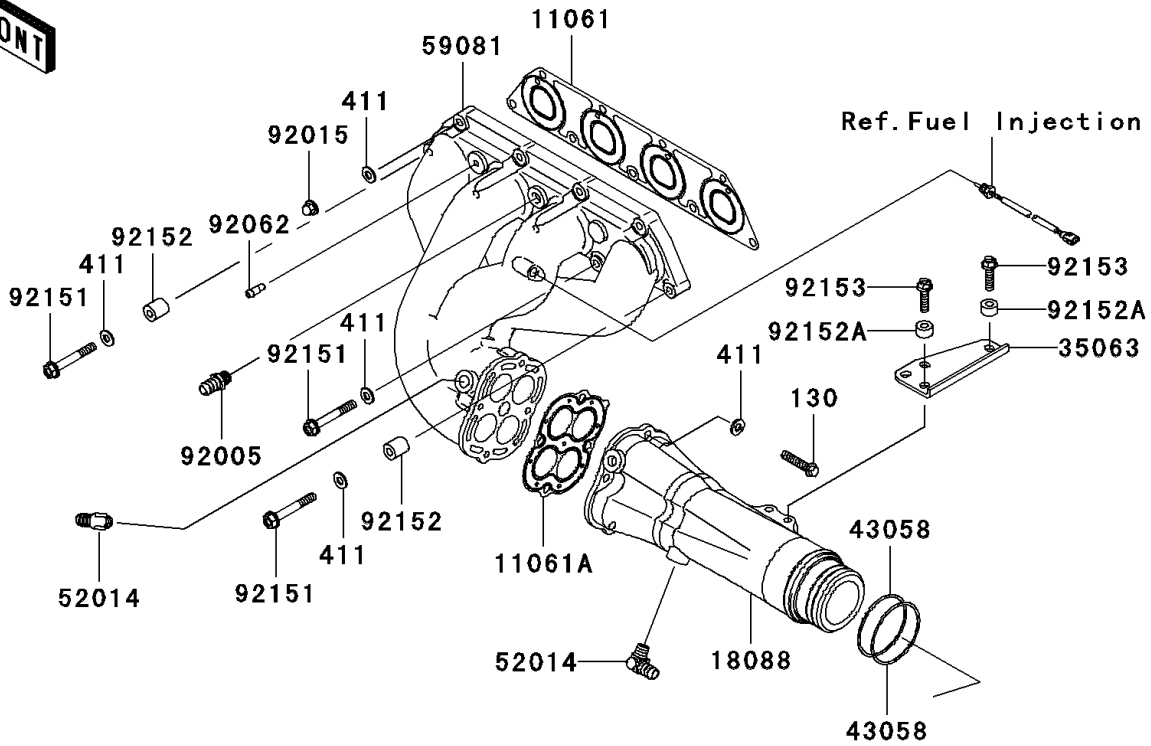

## 2007 STX-12F PARTS DIAGRAM

Muffler(s)

E1140

## 2007 STX-12F PARTS LIST

Muffler(s)

ITEM NAME	PART NUMBER	QUANTITY
GASKET,MANIFOLD EXHAUST (Ref # 11061)	11061-3713	1
GASKET,PIPE EXHAUST (Ref # 11061A)	11061-3714	1
BOLT-FLANGED,8X40 (Ref # 130)	130Z0840	1
PIPE-EXHAUST (Ref # 18088)	18088-3723	1
STAY (Ref # 35063)	35063-3704	1
WASHER-PLAIN,8MM (Ref # 411)	411S0800	1
RING,GASKET (Ref # 43058)	43058-3733	1
MUFFLER-COMP (Ref # 49070)	49070-3744	1
MUFFLER-COMP,2ND (Ref # 49070A)	49070-3745	1
ELBOW (Ref # 52014)	52014-3711	1
MANIFOLD-EXHAUST (Ref # 59081)	59081-3741	1
FITTING (Ref # 92005)	92005-3714	1
FITTING (Ref # 92005A)	92005-3743	1
NUT,CAP,8MM (Ref # 92015)	92015-1371	1
CLAMP (Ref # 92037)	92037-3738	1
NOZZLE (Ref # 92062)	92062-3705	1
BOLT,8X60 (Ref # 92151)	92151-3730	1
COLLAR (Ref # 92152)	92152-3736	1
COLLAR,8.2X17X10 (Ref # 92152A)	92152-3740	1
BOLT,FLANGED,8X30 (Ref # 92153)	92153-3722	1
DAMPER,25X25 (Ref # 92160)	92160-3864	1
DAMPER,40X25 (Ref # 92160A)	92160-3865	1
CLAMP (Ref # 92170)	92170-3760	1
TUBE,RR (Ref # 92191)	92191-3984	1
TUBE,FR (Ref # 92191A)	92191-3985	1
TUBE,PIPE EX-MUFFLER (Ref # 92191B)	92191-3986	1