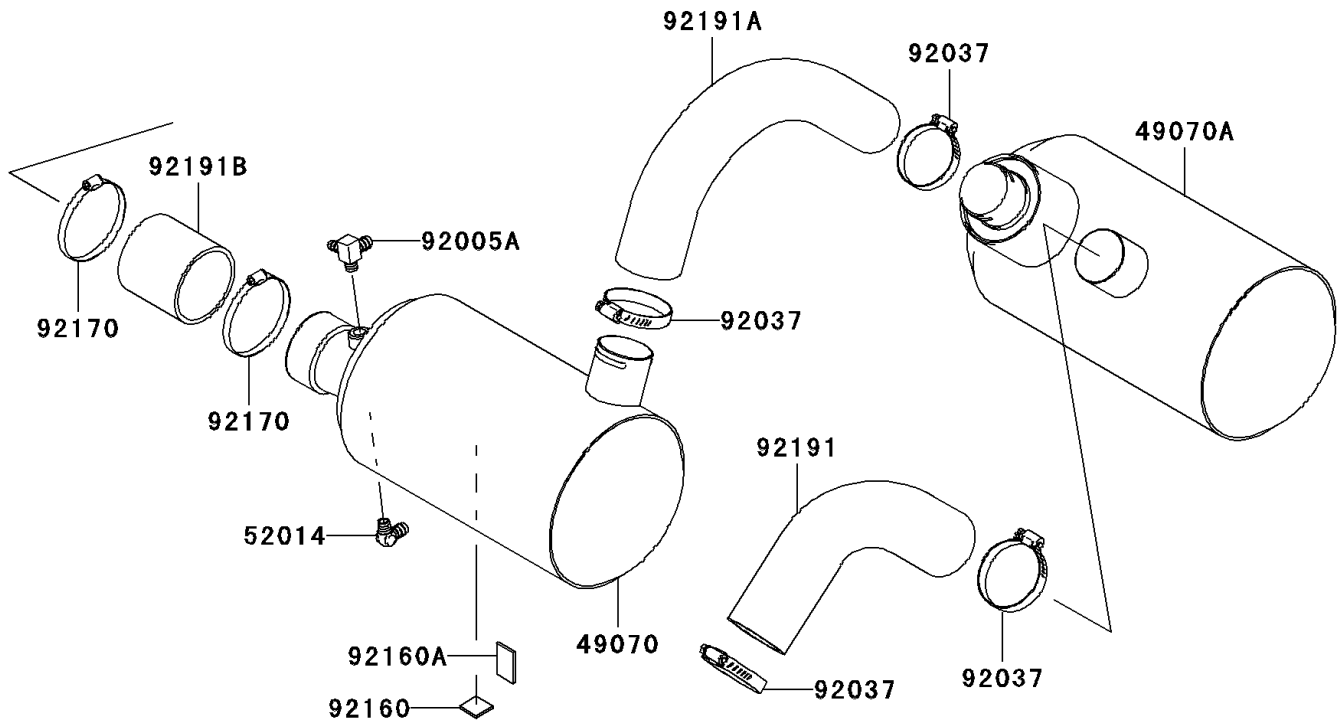

## 2007 STX-12F PARTS DIAGRAM

Muffler(s)

E1140

## 2007 STX-12F PARTS LIST

Muffler(s)

ITEM NAME	PART NUMBER	QUANTITY
GASKET,MANIFOLD EXHAUST (Ref # 11061)	11061-3713	1
GASKET,PIPE EXHAUST (Ref # 11061A)	11061-3714	1
BOLT-FLANGED,8X40 (Ref # 130)	130Z0840	1
PIPE-EXHAUST (Ref # 18088)	18088-3723	1
STAY (Ref # 35063)	35063-3704	1
WASHER-PLAIN,8MM (Ref # 411)	411S0800	1
RING,GASKET (Ref # 43058)	43058-3733	1
MUFFLER-COMP (Ref # 49070)	49070-3744	1
MUFFLER-COMP,2ND (Ref # 49070A)	49070-3745	1
ELBOW (Ref # 52014)	52014-3711	1
MANIFOLD-EXHAUST (Ref # 59081)	59081-3741	1
FITTING (Ref # 92005)	92005-3714	1
FITTING (Ref # 92005A)	92005-3743	1
NUT,CAP,8MM (Ref # 92015)	92015-1371	1
CLAMP (Ref # 92037)	92037-3738	1
NOZZLE (Ref # 92062)	92062-3705	1
BOLT,8X60 (Ref # 92151)	92151-3730	1
COLLAR (Ref # 92152)	92152-3736	1
COLLAR,8.2X17X10 (Ref # 92152A)	92152-3740	1
BOLT,FLANGED,8X30 (Ref # 92153)	92153-3722	1
DAMPER,25X25 (Ref # 92160)	92160-3864	1
DAMPER,40X25 (Ref # 92160A)	92160-3865	1
CLAMP (Ref # 92170)	92170-3760	1
TUBE,RR (Ref # 92191)	92191-3984	1
TUBE,FR (Ref # 92191A)	92191-3985	1
TUBE,PIPE EX-MUFFLER (Ref # 92191B)	92191-3986	1