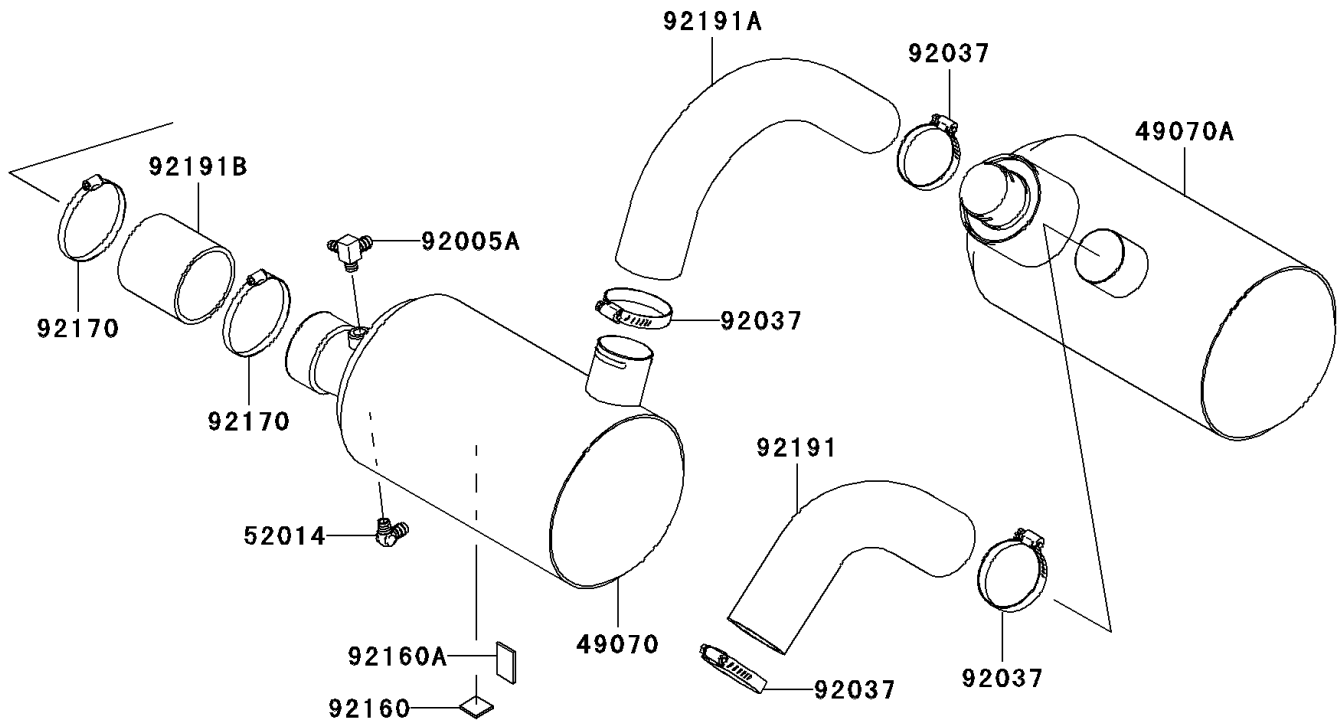

2006 STX-12F PARTS DIAGRAM

Muffler(s)

E1140

2006 STX-12F PARTS LIST

Muffler(s)

ITEM NAME	PART NUMBER	QUANTITY
GASKET,MANIFOLD EXHAUST (Ref # 11061)	11061-3713	1
GASKET,PIPE EXHAUST (Ref # 11061A)	11061-3714	1
BOLT-FLANGED,8X40 (Ref # 130)	130Z0840	4
PIPE-EXHAUST (Ref # 18088)	18088-3723	1
STAY (Ref # 35063)	35063-3704	1
WASHER-PLAIN,8MM (Ref # 411)	411S0800	13
RING,GASKET (Ref # 43058)	43058-3733	2
MUFFLER-COMP (Ref # 49070)	49070-3744	1
MUFFLER-COMP,2ND (Ref # 49070A)	49070-3745	1
ELBOW (Ref # 52014)	52014-3711	3
MANIFOLD-EXHAUST (Ref # 59081)	59081-3741	1
FITTING (Ref # 92005)	92005-3714	1
FITTING (Ref # 92005A)	92005-3743	1
NUT,CAP,8MM (Ref # 92015)	92015-1371	4
CLAMP (Ref # 92037)	92037-3738	4
NOZZLE (Ref # 92062)	92062-3705	1
BOLT,8X60 (Ref # 92151)	92151-3730	5
COLLAR (Ref # 92152)	92152-3736	2
COLLAR,8.2X17X10 (Ref # 92152A)	92152-3740	4
BOLT,FLANGED,8X30 (Ref # 92153)	92153-3722	4
DAMPER,25X25 (Ref # 92160)	92160-3864	1
DAMPER,40X25 (Ref # 92160A)	92160-3865	1
CLAMP (Ref # 92170)	92170-3760	2
TUBE,RR (Ref # 92191)	92191-3984	1
TUBE,FR (Ref # 92191A)	92191-3985	1
TUBE,PIPE EX-MUFFLER (Ref # 92191B)	92191-3986	1