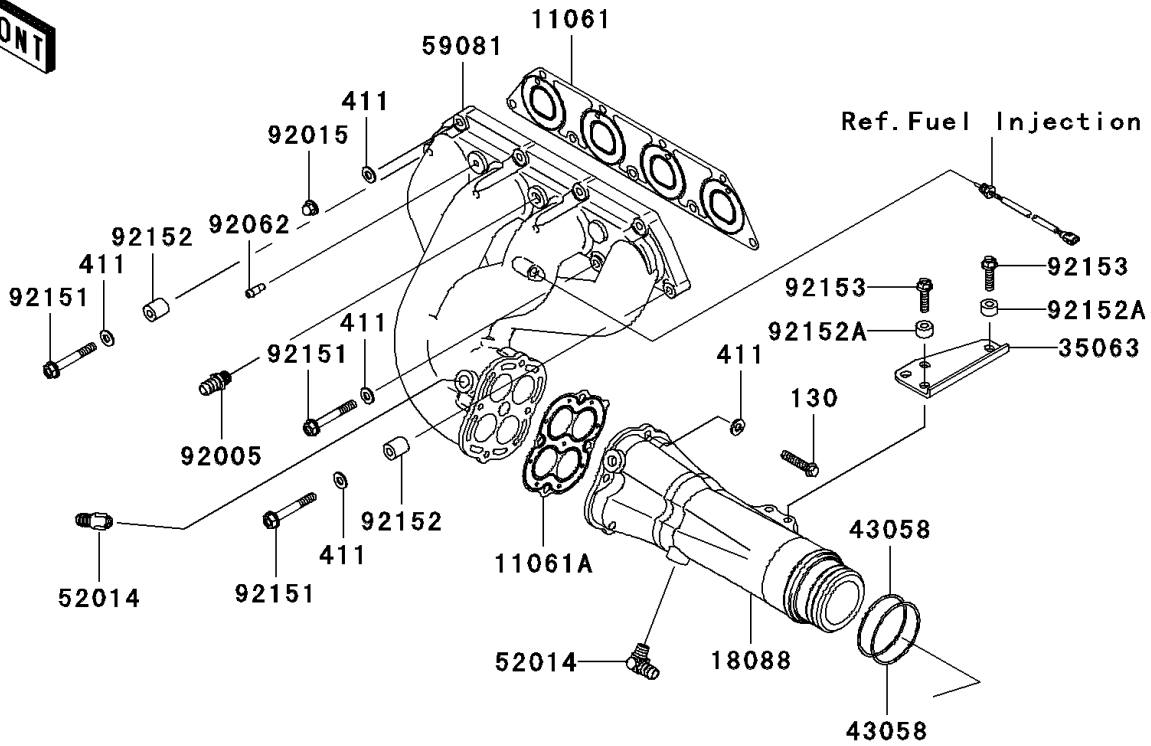

2006 STX-12F PARTS DIAGRAM

Muffler(s)

E1140

2006 STX-12F PARTS LIST

Muffler(s)

ITEM NAME	PART NUMBER	QUANTITY
GASKET,MANIFOLD EXHAUST (Ref # 11061)	11061-3713	1
GASKET,PIPE EXHAUST (Ref # 11061A)	11061-3714	1
BOLT-FLANGED,8X40 (Ref # 130)	130Z0840	4
PIPE-EXHAUST (Ref # 18088)	18088-3723	1
STAY (Ref # 35063)	35063-3704	1
WASHER-PLAIN,8MM (Ref # 411)	411S0800	13
RING,GASKET (Ref # 43058)	43058-3733	2
MUFFLER-COMP (Ref # 49070)	49070-3744	1
MUFFLER-COMP,2ND (Ref # 49070A)	49070-3745	1
ELBOW (Ref # 52014)	52014-3711	3
MANIFOLD-EXHAUST (Ref # 59081)	59081-3741	1
FITTING (Ref # 92005)	92005-3714	1
FITTING (Ref # 92005A)	92005-3743	1
NUT,CAP,8MM (Ref # 92015)	92015-1371	4
CLAMP (Ref # 92037)	92037-3738	4
NOZZLE (Ref # 92062)	92062-3705	1
BOLT,8X60 (Ref # 92151)	92151-3730	5
COLLAR (Ref # 92152)	92152-3736	2
COLLAR,8.2X17X10 (Ref # 92152A)	92152-3740	4
BOLT,FLANGED,8X30 (Ref # 92153)	92153-3722	4
DAMPER,25X25 (Ref # 92160)	92160-3864	1
DAMPER,40X25 (Ref # 92160A)	92160-3865	1
CLAMP (Ref # 92170)	92170-3760	2
TUBE,RR (Ref # 92191)	92191-3984	1
TUBE,FR (Ref # 92191A)	92191-3985	1
TUBE,PIPE EX-MUFFLER (Ref # 92191B)	92191-3986	1