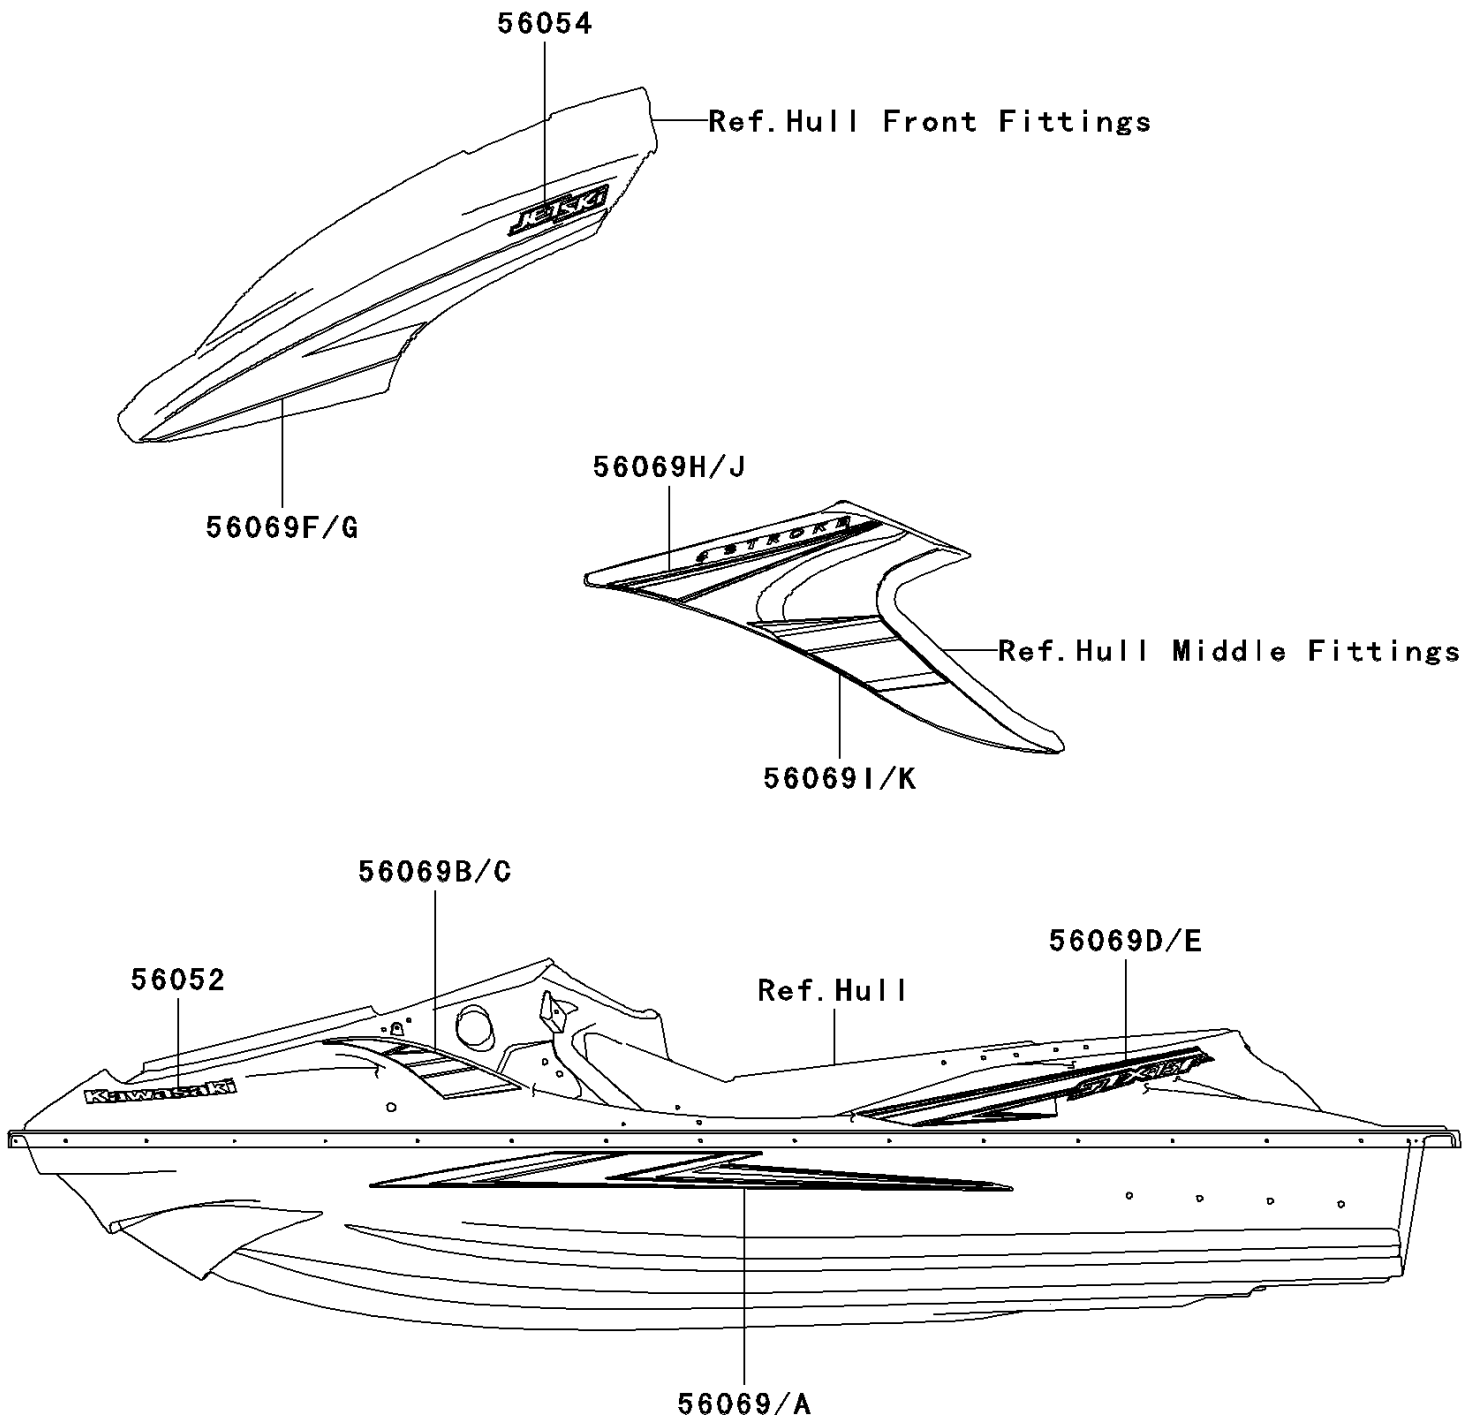

2010 Jet Ski® STX®-15F PARTS DIAGRAM

Decals(Titanium)(AAF)

F3880G

2010 Jet Ski® STX®-15F PARTS LIST

Decals(Titanium)(AAF)

ITEM NAME	PART NUMBER	QUANTITY
MARK,DECK,KAWASAKI (Ref # 56052)	56052-3802	1
MARK,HATCH COVER,JETSKI (Ref # 56054)	56054-3737	1
PATTERN,HULL,LH (Ref # 56069)	56069-3715	1
PATTERN,HULL,RH (Ref # 56069A)	56069-3716	1
PATTERN,DECK,FR,LH (Ref # 56069B)	56069-3717	1
PATTERN,DECK,FR,RH (Ref # 56069C)	56069-3718	1
PATTERN,DECK,RR,LH (Ref # 56069D)	56069-3719	1
PATTERN,DECK,RR,RH (Ref # 56069E)	56069-3720	1
PATTERN,HATCH COVER,LH (Ref # 56069F)	56069-3721	1
PATTERN,HATCH COVER,RH (Ref # 56069G)	56069-3722	1
PATTERN,SIDE COVER,UPP,LH (Ref # 56069H)	56069-3723	1
PATTERN,SIDE COVER,LWR,LH (Ref # 56069I)	56069-3724	1
PATTERN,SIDE COVER,UPP,RH (Ref # 56069J)	56069-3725	1
PATTERN,SIDE COVER,LWR,RH (Ref # 56069K)	56069-3726	1