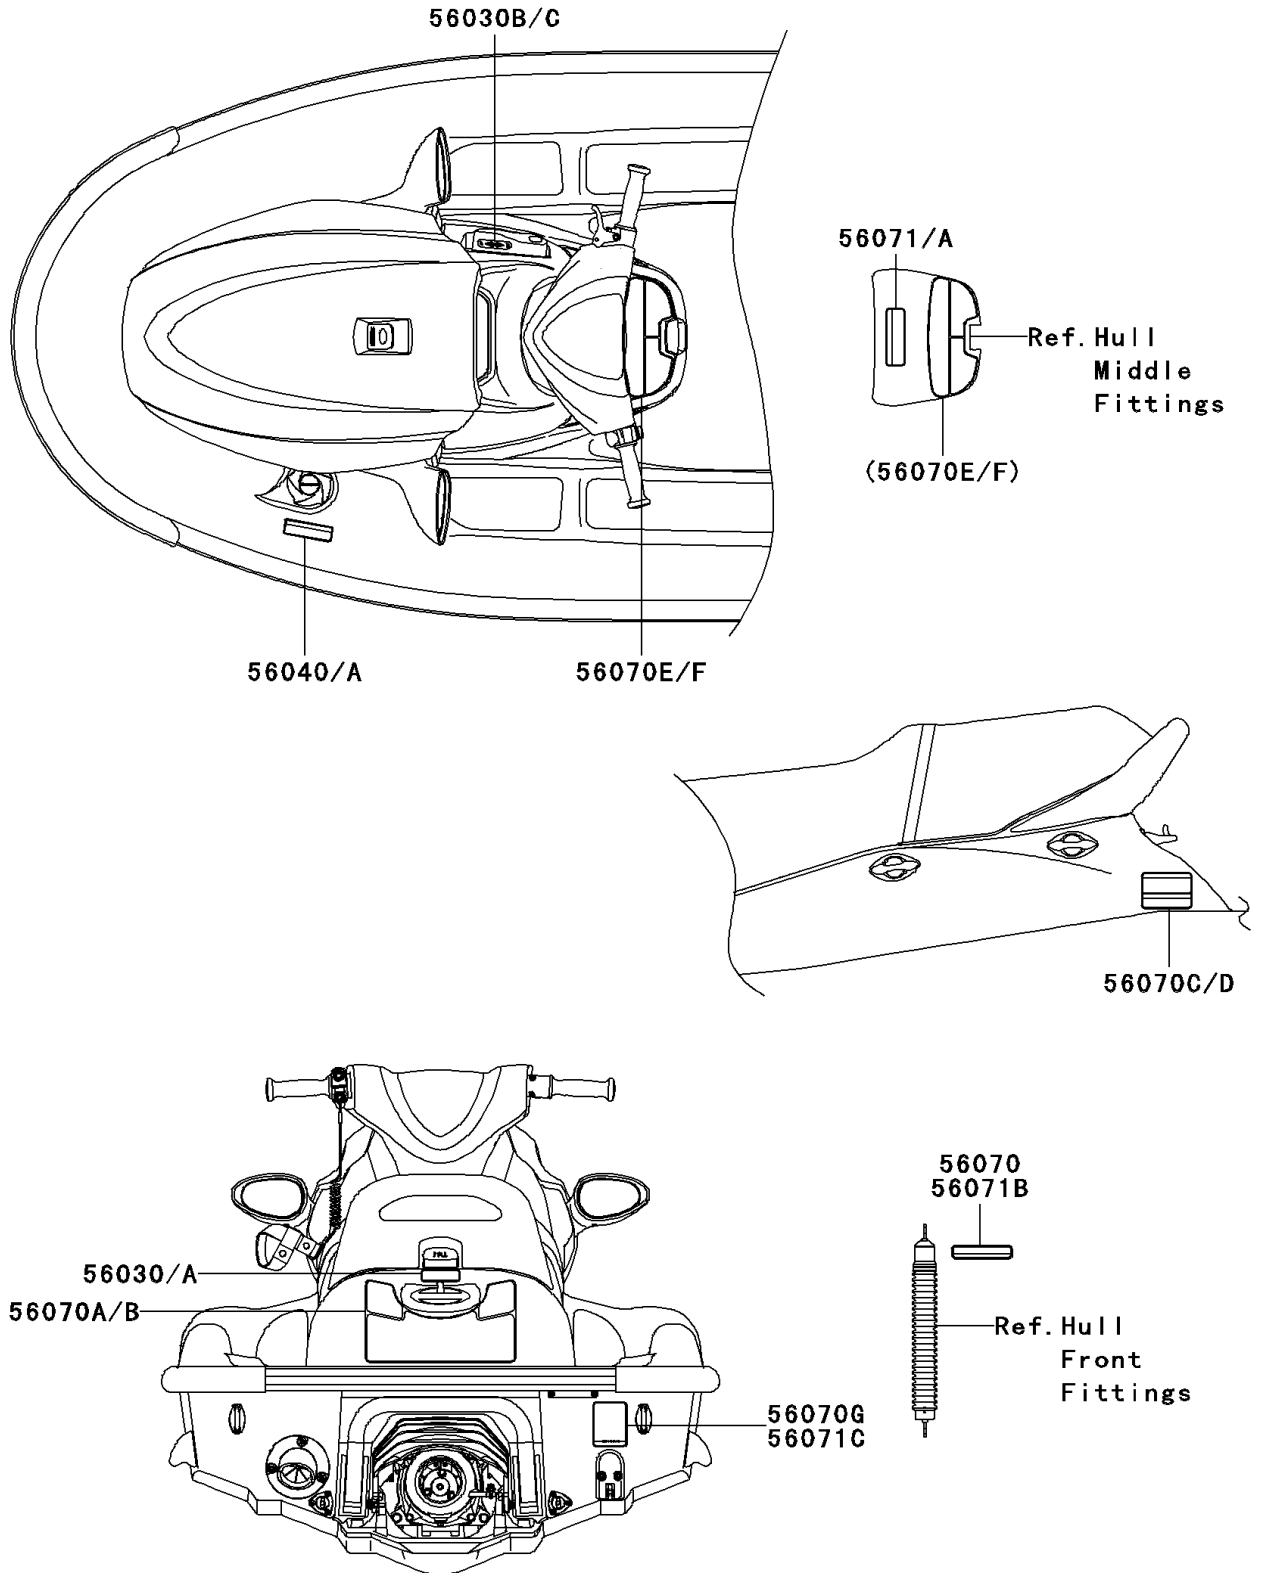

2010 Jet Ski® STX®-15F PARTS DIAGRAM

Labels

F3183

2010 Jet Ski® STX®-15F PARTS LIST

Labels

ITEM NAME	PART NUMBER	QUANTITY
LABEL,FIRE EXTINGUISHER (Ref # 56030)	56030-3755	1
LABEL,FIRE EXTINGUISHER(FRENCH) (Ref # 56030A)	56030-3757	1
LABEL,REVERSE (Ref # 56030B)	56030-3815	1
LABEL,REVERSE (Ref # 56030C)	56030-3816	1
LABEL-WARNING,GASOLINE (Ref # 56040)	56040-3972	1
LABEL,GASOLINE(FRENCH) (Ref # 56040A)	56040-3978	1
LABEL-WARNING,DAMPER (Ref # 56070)	56070-3876	1
LABEL-WARNING,IMPORTANT SAFETY (Ref # 56070A)	56070-3937	1
LABEL-WARNING,IMPORTANT SAFETY (Ref # 56070B)	56070-3953	1
LABEL-WARNING,GRAB HANDLE&STEP (Ref # 56070C)	56070-3964	1
LABEL-WARNING,GRAB HANDLE&STEP (Ref # 56070D)	56070-3966	1
LABEL-WARNING,TETHER SWITCH (Ref # 56070E)	56070-3970	1
LABEL-WARNING,TETHER SWITCH (Ref # 56070F)	56070-3974	1
LABEL-WARNING,RIGHTING (Ref # 56070G)	56070-3986	1
LABEL-WARNING,AIR VENT ROUTING (Ref # 56071)	56071-3708	1
LABEL-WARNING,AIR VENT ROUTING (Ref # 56071A)	56071-3709	1
LABEL-WARNING,DAMPER (Ref # 56071B)	56071-3737	1
LABEL-WARNING,RIGHTING (Ref # 56071C)	56071-3738	1