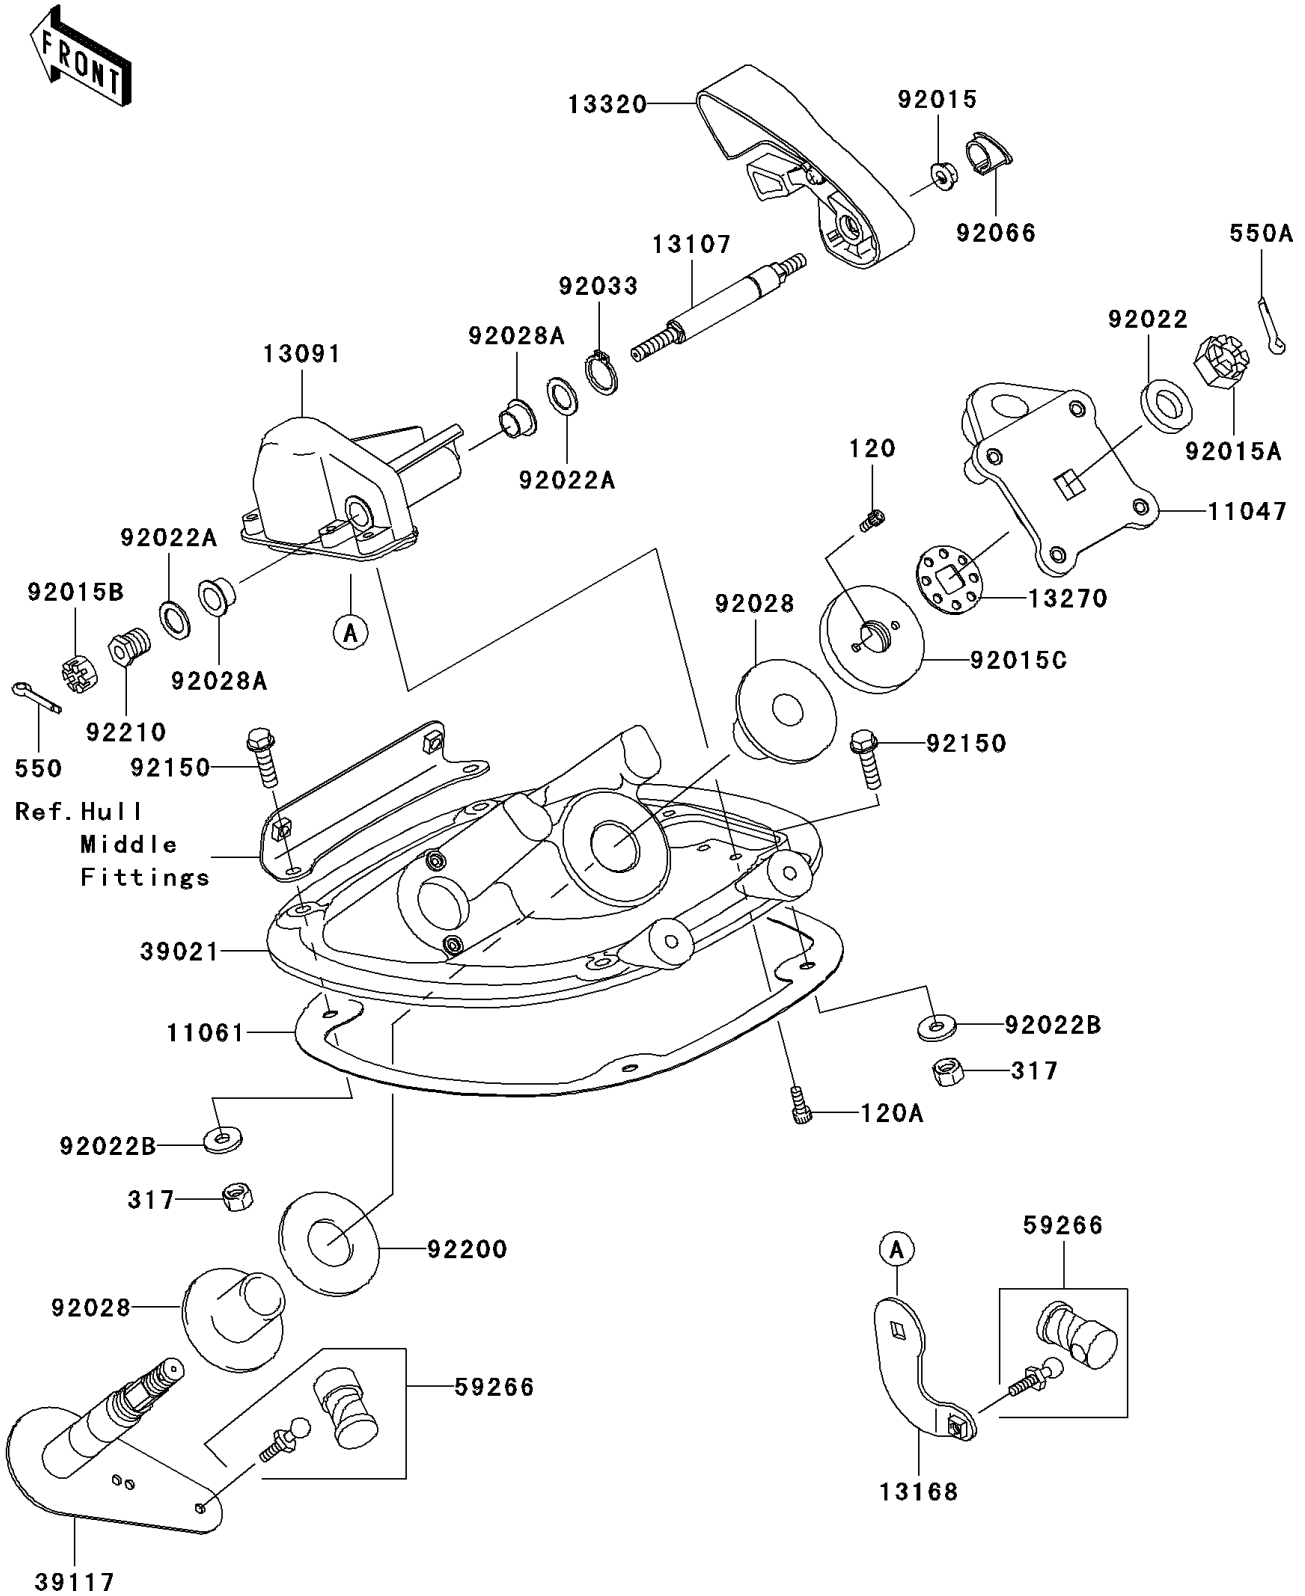

## 2010 Jet Ski® STX®-15F PARTS DIAGRAM

Handle Pole

F3171

## 2010 Jet Ski® STX®-15F PARTS LIST

Handle Pole

ITEM NAME	PART NUMBER	QUANTITY
BRACKET,HANDLE HOLDER (Ref # 11047)	11047-3759	1
GASKET,HANDLE POLE BRACKET (Ref # 11061)	11061-3735	1
BOLT-SOCKET,5X10 (Ref # 120)	120R0510	1
BOLT-SOCKET,6X16 (Ref # 120A)	120R0616	1
HOLDER (Ref # 13091)	13091-3809	1
SHAFT (Ref # 13107)	13107-3751	1
LEVER,REVERSE (Ref # 13168)	13168-3750	1
PLATE,STEERING NUT (Ref # 13270)	13270-3808	1
LEVER-ASSY,REVERSE (Ref # 13320)	13320-3716	1
NUT-HEX-SMALL (Ref # 317)	317R0800	1
BRACKET-HANDLE POLE (Ref # 39021)	39021-3714	1
SHAFT-STRG (Ref # 39117)	39117-3713	1
PIN-COTTER (Ref # 550)	550S2020	1
PIN-COTTER,3X35 (Ref # 550A)	550S3035	1
JOINT-BALL (Ref # 59266)	59266-3707	1
NUT,FLANGED,8MM (Ref # 92015)	92015-3709	1
NUT,CASTLE,14MM (Ref # 92015A)	92015-3805	1
NUT,CASTLE,8MM (Ref # 92015B)	92015-3813	1
NUT,STEERING,20MM (Ref # 92015C)	92015-3854	1
WASHER,15X34X2.0 (Ref # 92022)	92022-3738	1
WASHER,15.5X24X1.5 (Ref # 92022A)	92022-3739	1
WASHER,8.4X23X2.5 (Ref # 92022B)	92022-3744	1
BUSHING,STEERING (Ref # 92028)	92028-3748	1
BUSHING (Ref # 92028A)	92028-3755	1
RING-SNAP,15MM (Ref # 92033)	92033-3710	1
PLUG,REVERSE LEVER (Ref # 92066)	92066-3761	1
BOLT,FLANGED,8X30 (Ref # 92150)	92150-3803	1
WASHER,32.5X70X2 (Ref # 92200)	92200-3718	1
NUT,8MM (Ref # 92210)	92210-3703	1