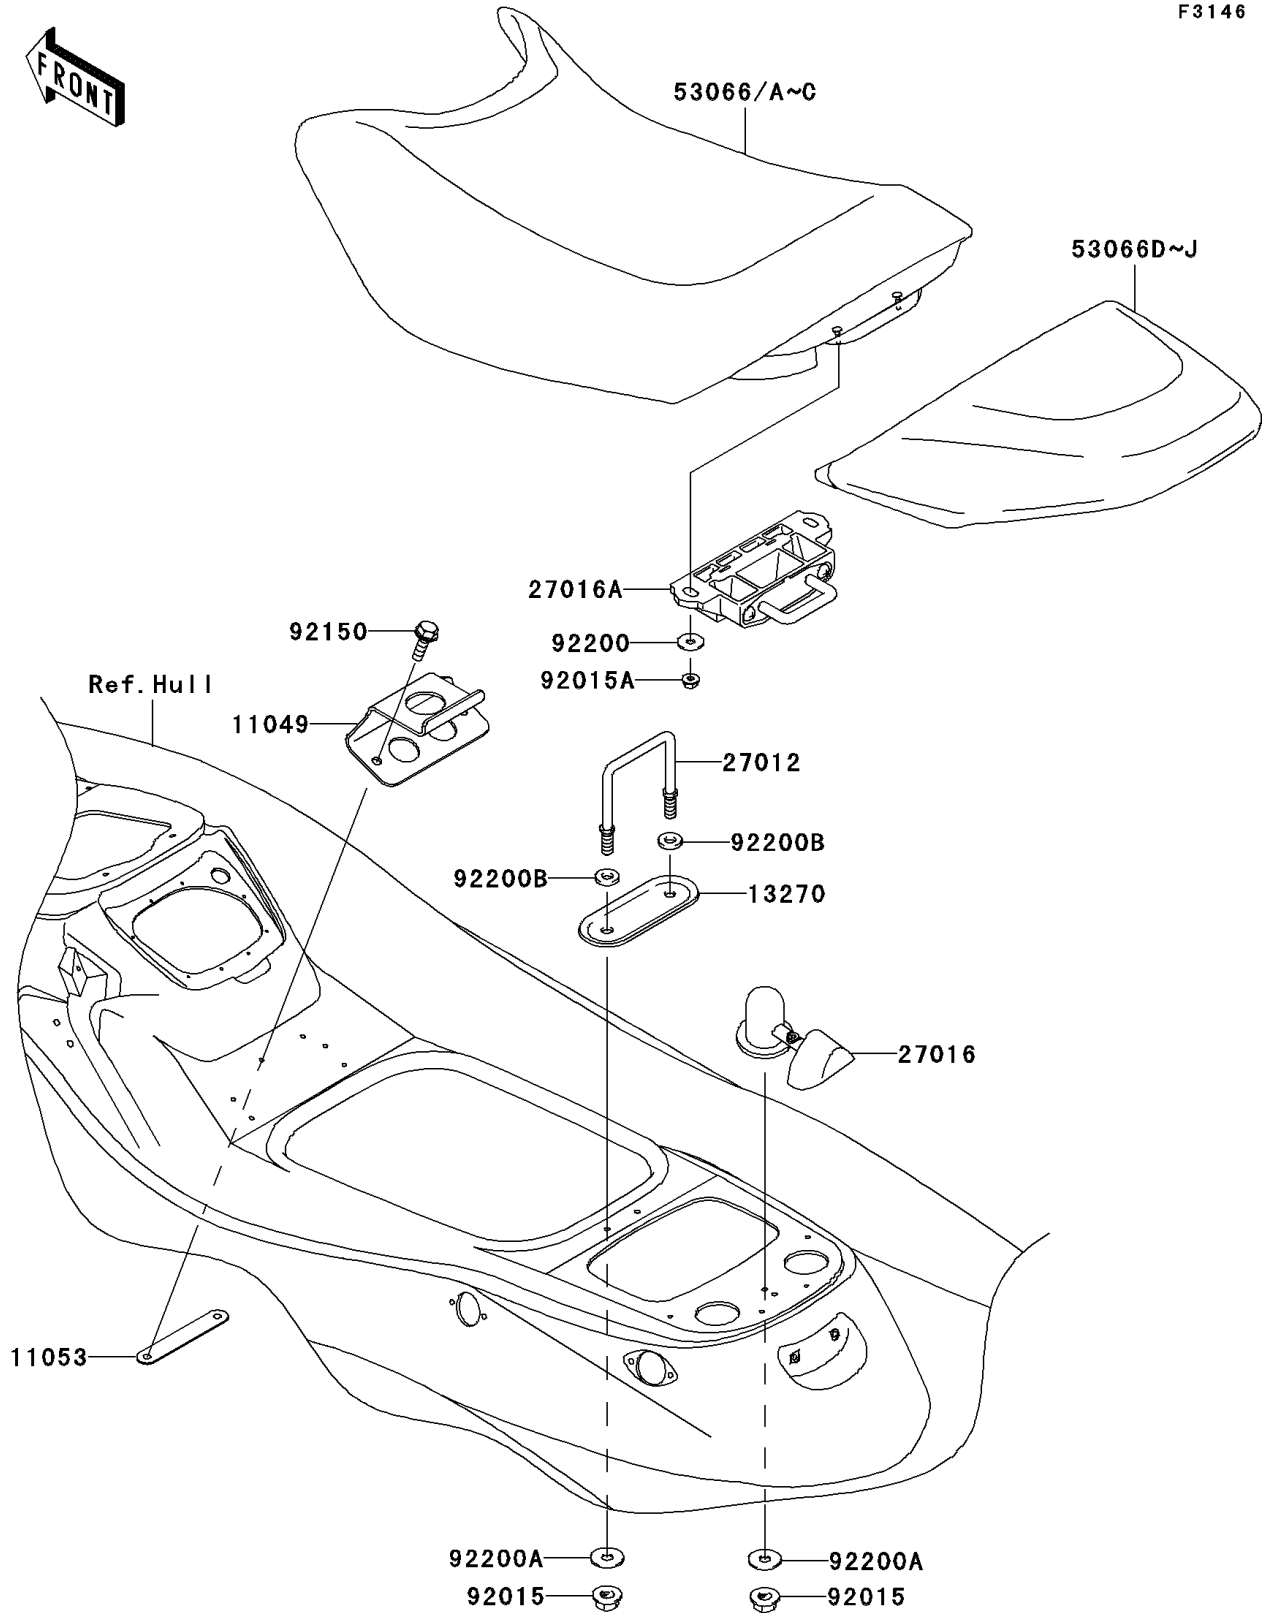

2010 Jet Ski® STX®-15F PARTS DIAGRAM

Seat

F3146

2010 Jet Ski® STX®-15F PARTS LIST

Seat

ITEM NAME	PART NUMBER	QUANTITY
BRACKET,SEAT (Ref # 11049)	11049-3735	1
BRACKET (Ref # 11053)	11053-3785	1
PLATE,FRONT SEAT HOOK,OUTER (Ref # 13270)	13270-3910	1
HOOK,FRONT SEAT LOCK (Ref # 27012)	27012-3858	1
LOCK-ASSY,SEAT,F.BLACK (Ref # 27016)	27016-3744-6Z	1
LOCK-ASSY,FRONT SEAT (Ref # 27016A)	27016-3747	1
SEAT-ASSY,FR,P.SILVER (Ref # 53066B)	53066-3709-12N	1
SEAT-ASSY,RR,P.SILVER (Ref # 53066H)	53066-3728-12N	1
NUT,FLANGED,8MM (Ref # 92015)	92015-3709	1
NUT,6MM (Ref # 92015A)	92015-3767	1
BOLT,6X18 (Ref # 92150)	92150-3729	1
WASHER,6.5X20X1.5 (Ref # 92200)	92200-3715	1
WASHER,8.5X25X1.5 (Ref # 92200A)	92200-3717	1
WASHER,8.5X18X3 (Ref # 92200B)	92200-3761	1