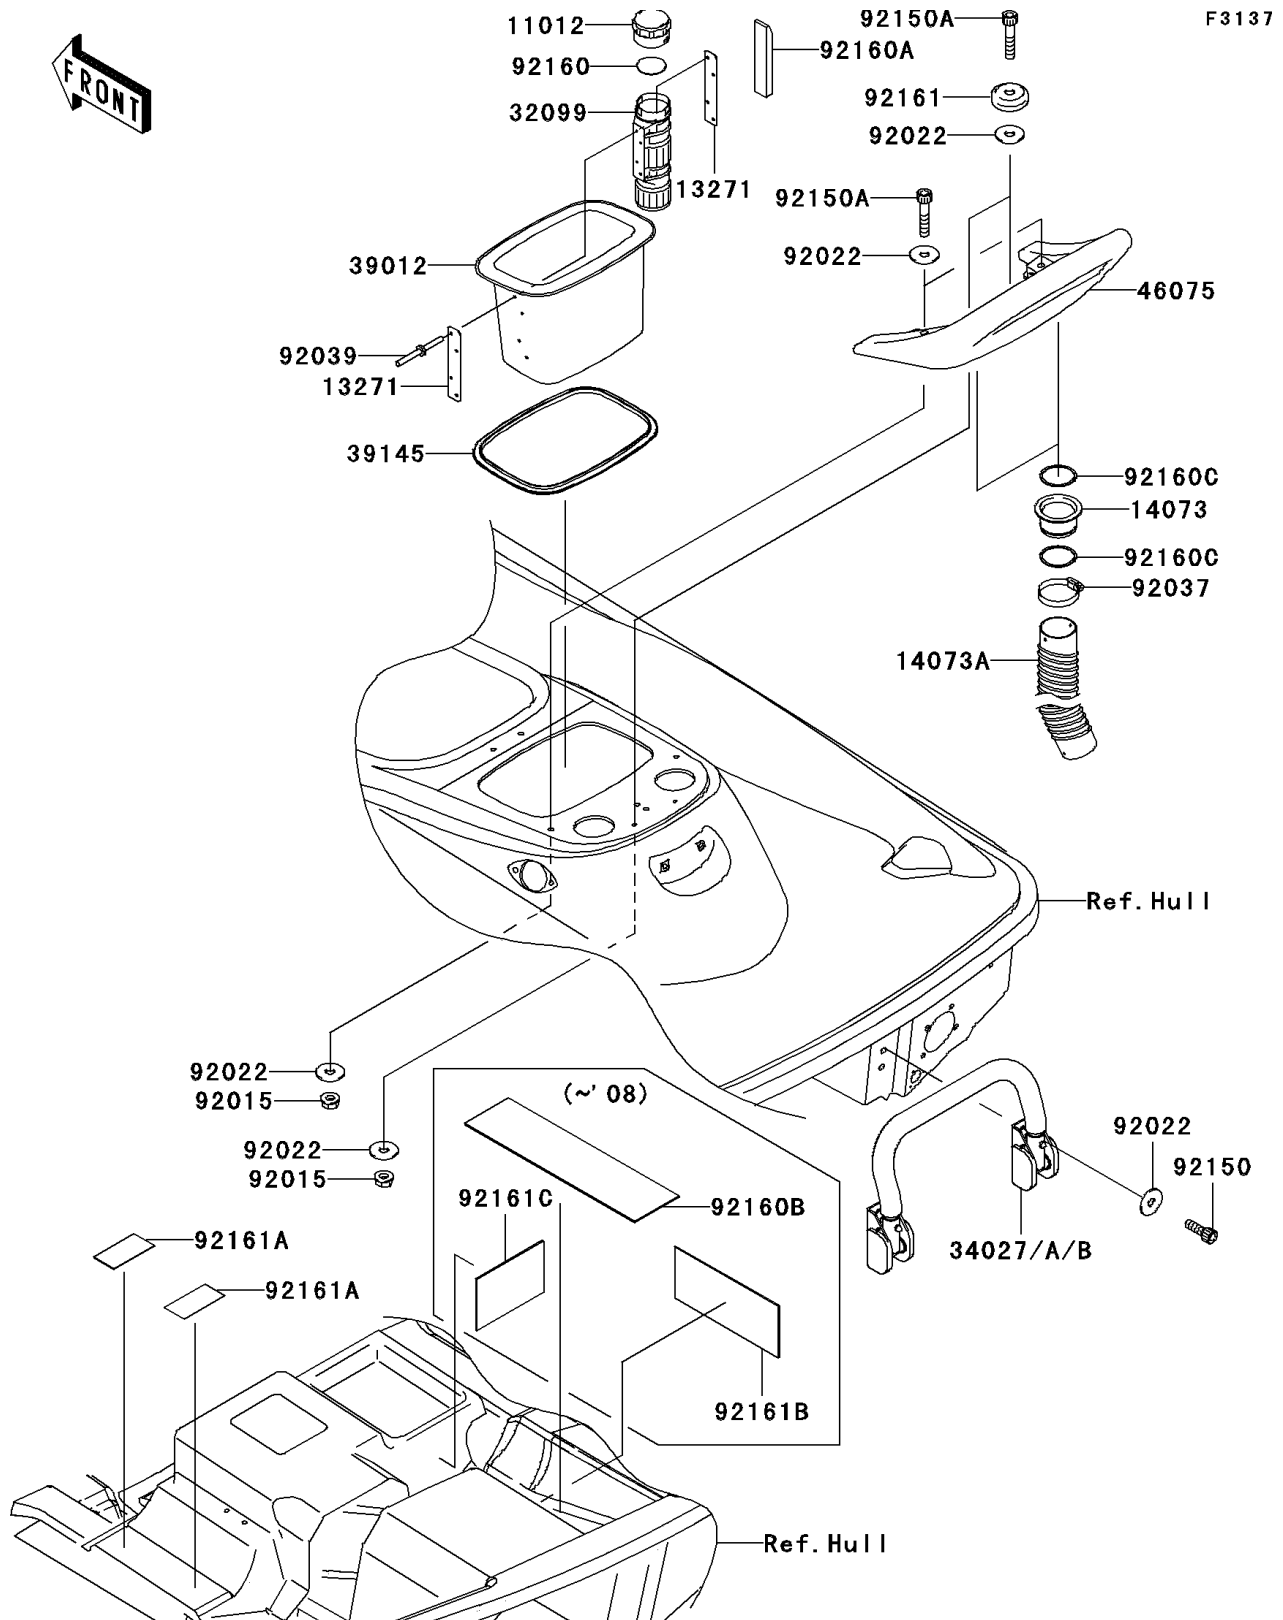

2010 Jet Ski® STX®-15F PARTS DIAGRAM

Hull Rear Fittings

2010 Jet Ski® STX®-15F PARTS LIST

Hull Rear Fittings

ITEM NAME	PART NUMBER	QUANTITY
CAP,FIRE EXTINGUISHER (Ref # 11012)	11012-3766	1
PLATE,FIRE EXTINGUISHER (Ref # 13271)	13271-3775	1
DUCT (Ref # 14073)	14073-3798	1
DUCT (Ref # 14073A)	14073-3799	1
CASE,FIRE EXTINGUISHER (Ref # 32099)	32099-3769	1
STEP-ASSY (Ref # 34027B)	34027-3709	1
CASE-STORAGE,RR (Ref # 39012)	39012-3727	1
TRIM-SEAL,REAR STORAGE (Ref # 39145)	39145-3767	1
GRIP,RR,F.BLACK (Ref # 46075)	46075-3755-6Z	1
NUT,6MM (Ref # 92015)	92015-3767	1
WASHER,6.5X20X1.5 (Ref # 92022)	92022-3710	1
CLAMP (Ref # 92037)	92037-3738	1
RIVET (Ref # 92039)	92039-3783	1
BOLT,SOCKET,6X18 (Ref # 92150)	92150-3775	1
BOLT,SOCKET,6X30 (Ref # 92150A)	92150-3822	1
DAMPER (Ref # 92160)	92160-3814	1
DAMPER (Ref # 92160A)	92160-3821	1
DAMPER (Ref # 92160C)	92160-3910	1
DAMPER (Ref # 92161)	92161-3717	1
DAMPER (Ref # 92161A)	92161-3728	1