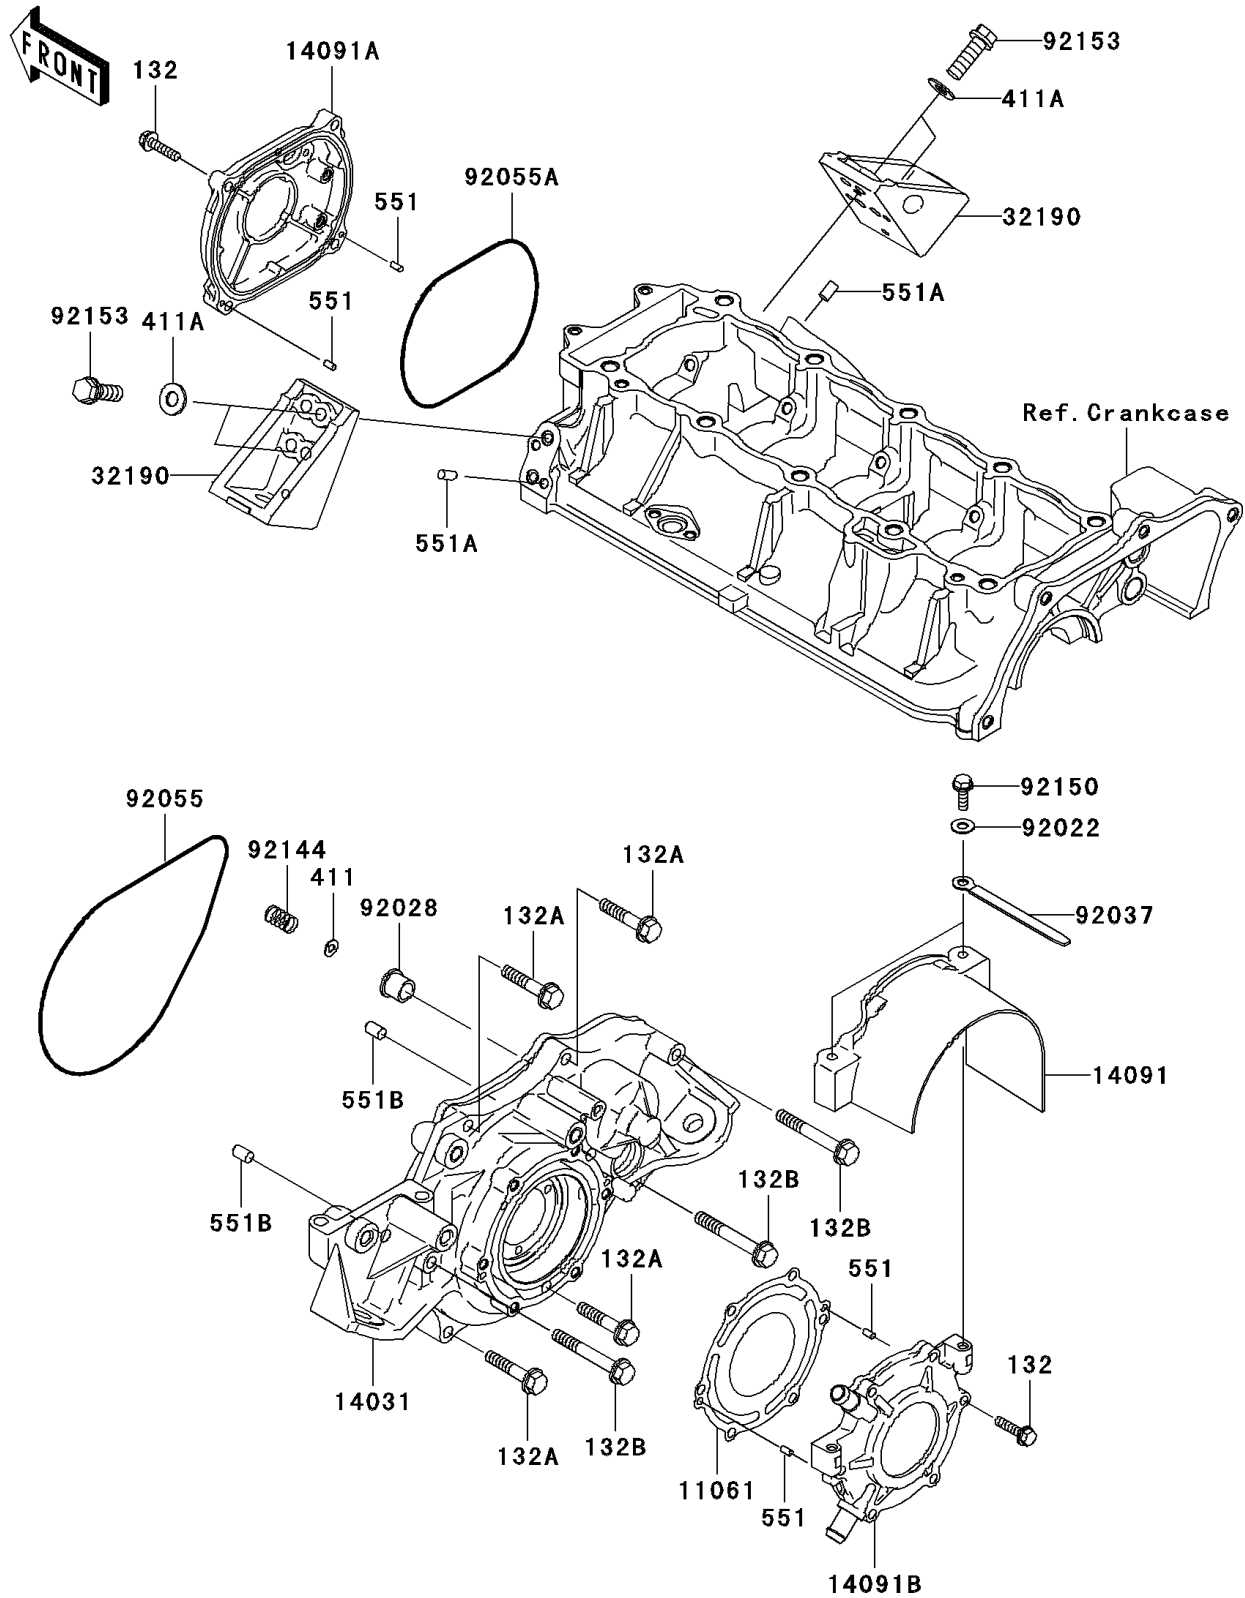

## 2010 Jet Ski® STX®-15F PARTS DIAGRAM

Engine Cover(s)(A7F-AAF)

E1431A

## 2010 Jet Ski® STX®-15F PARTS LIST

Engine Cover(s)(A7F-AAF)

ITEM NAME	PART NUMBER	QUANTITY
GASKET,OUTPUT COVER (Ref # 11061)	11061-3709	1
BOLT-FLANGED-SMALL,6X25 (Ref # 132)	132BD0625	1
BOLT-FLANGED-SMALL,8X40 (Ref # 132A)	132BD0840	1
BOLT-FLANGED-SMALL,8X60 (Ref # 132B)	132BD0860	1
COVER-GENERATOR (Ref # 14031)	14031-3737	1
COVER,COUPLING (Ref # 14091)	14091-3749	1
COVER,PULS (Ref # 14091A)	14091-3763	1
COVER,OUTPUT (Ref # 14091B)	14091-3776	1
BRACKET-ENGINE (Ref # 32190)	32190-3703	1
WASHER-PLAIN,5MM (Ref # 411)	411S0500	1
WASHER-PLAIN,8MM (Ref # 411A)	411S0800	1
PIN-DOWEL (Ref # 551)	551R0408	1
PIN-DOWEL (Ref # 551A)	551R0612	1
PIN-DOWEL (Ref # 551B)	551R0812	1
WASHER,6.5X20X1.5 (Ref # 92022)	92022-3710	1
BUSHING (Ref # 92028)	92028-3718	1
CLAMP,L=100 (Ref # 92037)	92037-3736	1
RING-O,196X3 (Ref # 92055)	92055-3761	1
RING-O,120X3 (Ref # 92055A)	92055-3762	1
SPRING (Ref # 92144)	92144-3728	1
BOLT,6X18 (Ref # 92150)	92150-3729	1
BOLT,FLANGED,8X30 (Ref # 92153)	92153-3722	1