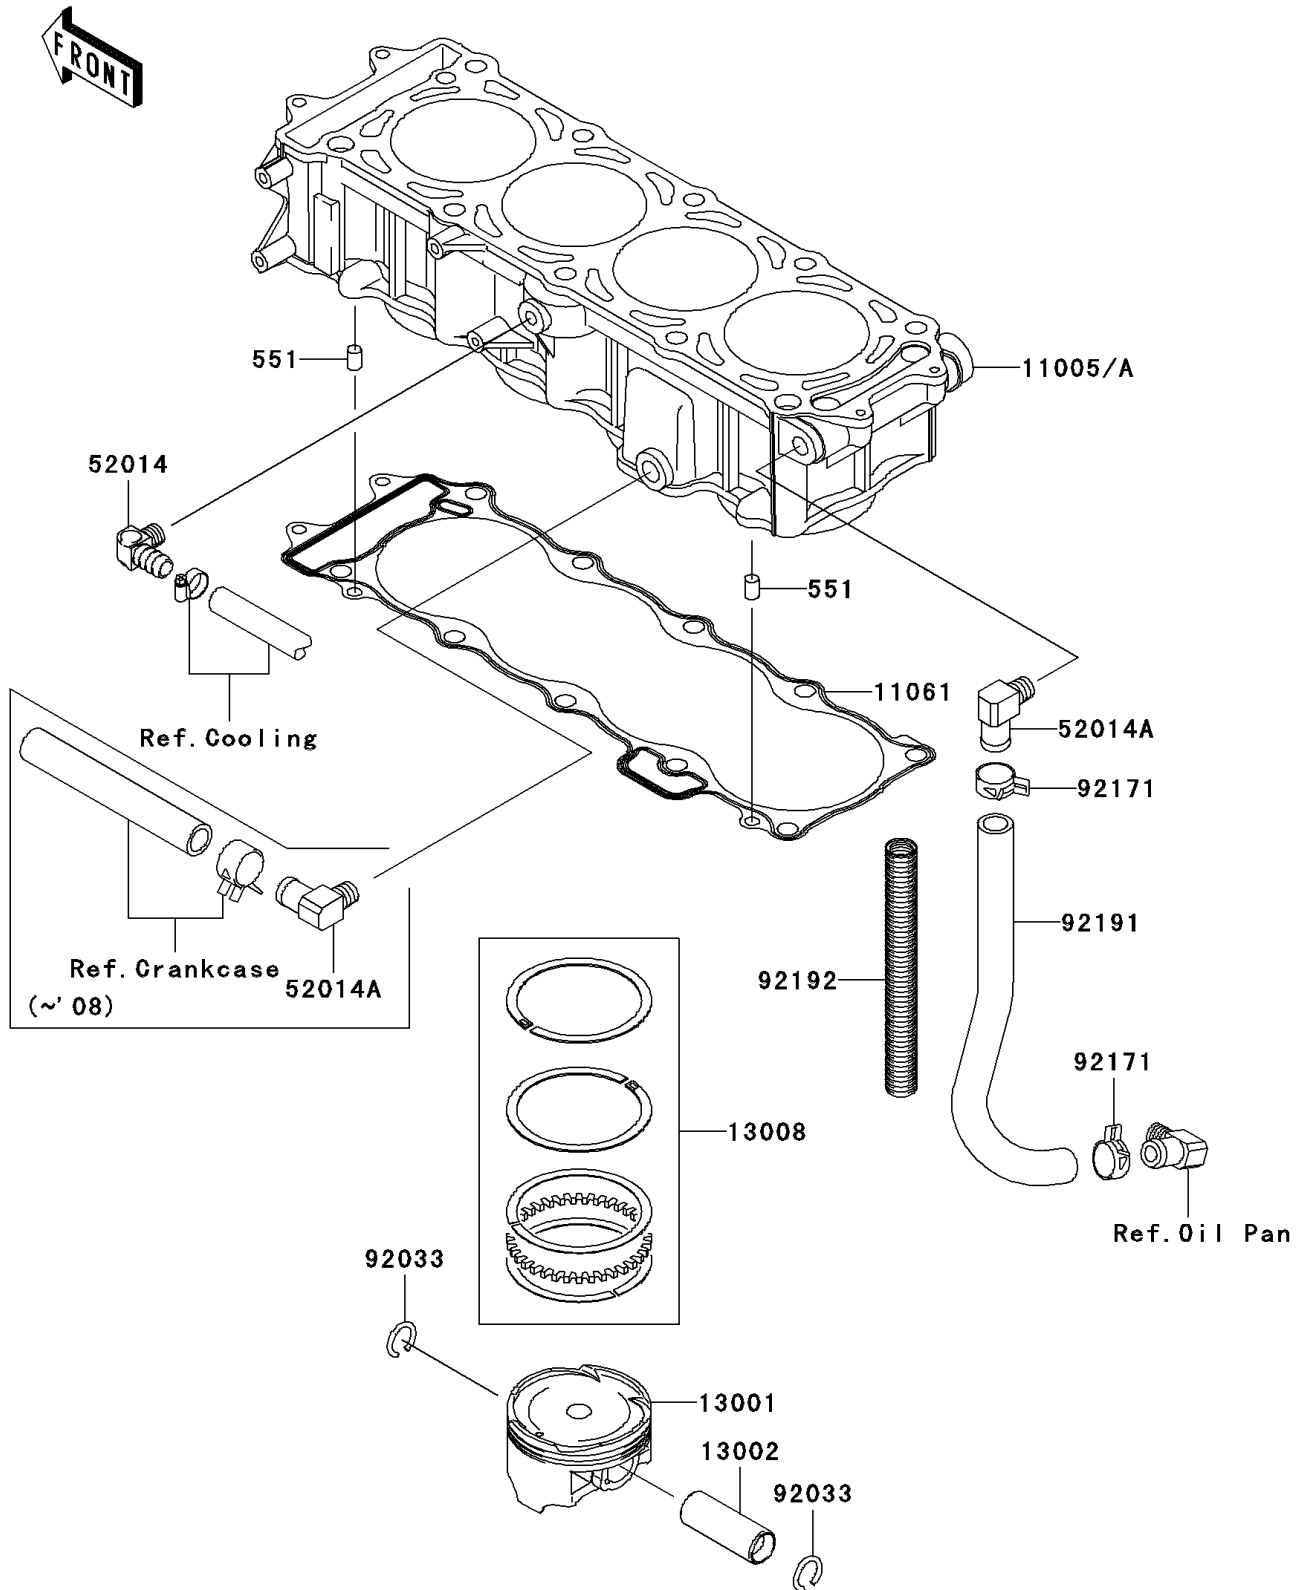

2010 Jet Ski® STX®-15F PARTS DIAGRAM

Cylinder/Piston(s)

E1120

2010 Jet Ski® STX®-15F PARTS LIST

Cylinder/Piston(s)

ITEM NAME	PART NUMBER	QUANTITY
CYLINDER-ENGINE (Ref # 11005A)	11005-3768	1
GASKET,CYLINDER BASE (Ref # 11061)	11061-3708	1
PISTON-ENGINE (Ref # 13001)	13001-3737	1
PIN-PISTON (Ref # 13002)	13002-3709	1
RING-SET-PISTON (Ref # 13008)	13008-1196	1
ELBOW (Ref # 52014)	52014-3711	1
ELBOW (Ref # 52014A)	52014-3717	1
PIN-DOWEL (Ref # 551)	551R0812	1
RING-SNAP (Ref # 92033)	92033-1188	1
CLAMP,TUBE (Ref # 92171)	92171-3710	1
TUBE,BREATHING (Ref # 92191)	92191-3983	1
TUBE,19.5X23.8X170 (Ref # 92192)	92192-3702	1