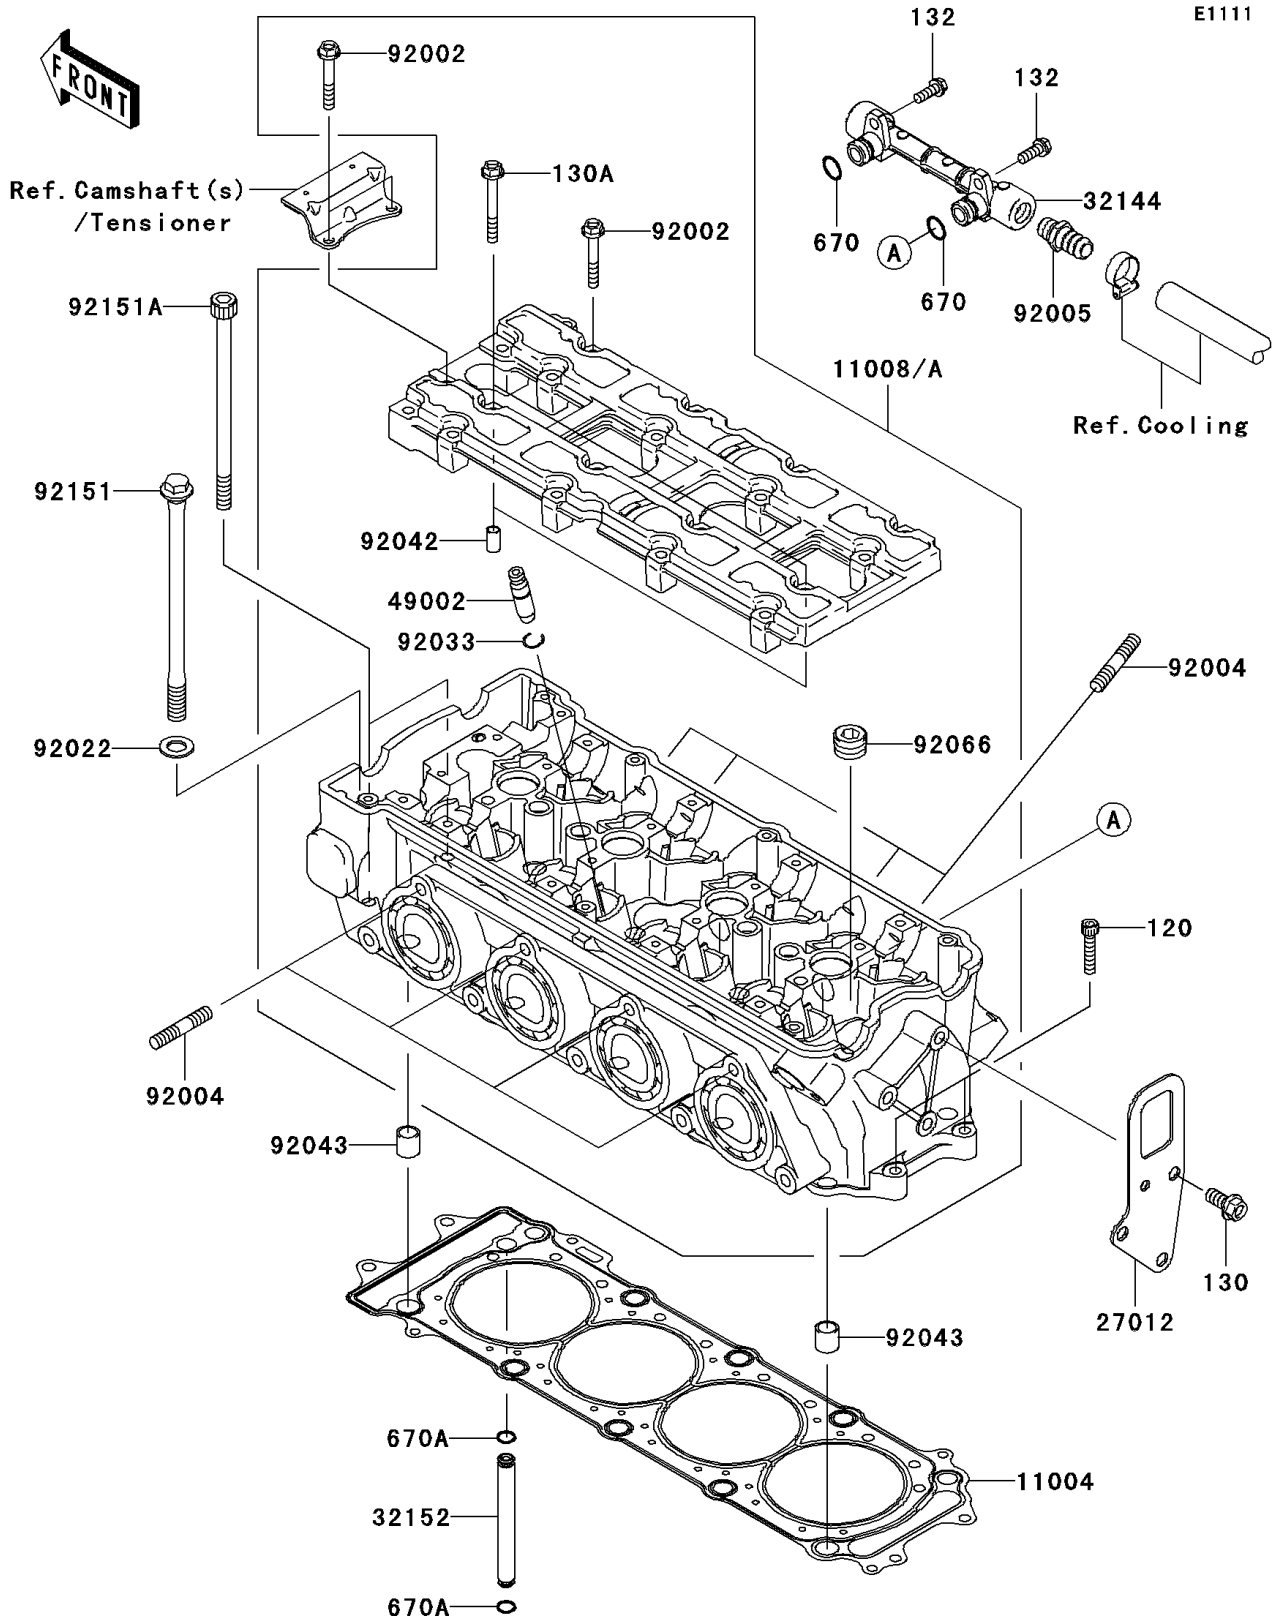

2010 Jet Ski® STX®-15F PARTS DIAGRAM

Cylinder Head

2010 Jet Ski® STX®-15F PARTS LIST

Cylinder Head

ITEM NAME	PART NUMBER	QUANTITY
GASKET-HEAD (Ref # 11004)	11004-3721	1
HEAD-COMP-CYLINDER (Ref # 11008A)	11008-3709	1
BOLT-SOCKET,6X30 (Ref # 120)	120CD0630	1
BOLT-FLANGED,8X18 (Ref # 130)	130BD0818	1
BOLT-FLANGED,6X50 (Ref # 130A)	130CD0650	1
BOLT-FLANGED-SMALL,6X16 (Ref # 132)	132BD0616	1
HOOK,ENGINE,RR (Ref # 27012)	27012-3856	1
PIPE-ASSY (Ref # 32144)	32144-3709	1
PIPE,OIL (Ref # 32152)	32152-1544	1
GUIDE-VALVE (Ref # 49002)	49002-1140	1
O RING,12MM (Ref # 670)	670B2012	1
O RING,7MM (Ref # 670A)	670D1507	1
BOLT,6X40 (Ref # 92002)	92002-1756	1
STUD,8X30 (Ref # 92004)	92004-3743	1
FITTING (Ref # 92005)	92005-3714	1
WASHER,11.5X20.5X1.6 (Ref # 92022)	92022-1720	1
RING-SNAP (Ref # 92033)	92033-1247	1
PIN,DOWEL,6.3X8X14 (Ref # 92042)	92042-007	1
PIN,14X14 (Ref # 92043)	92043-1593	1
PLUG,PT1/2X12.5 (Ref # 92066)	92066-0002	1
BOLT,11X168 (Ref # 92151)	92151-1513	1
BOLT,SOCKET,7X120 (Ref # 92151A)	92151-1804	1