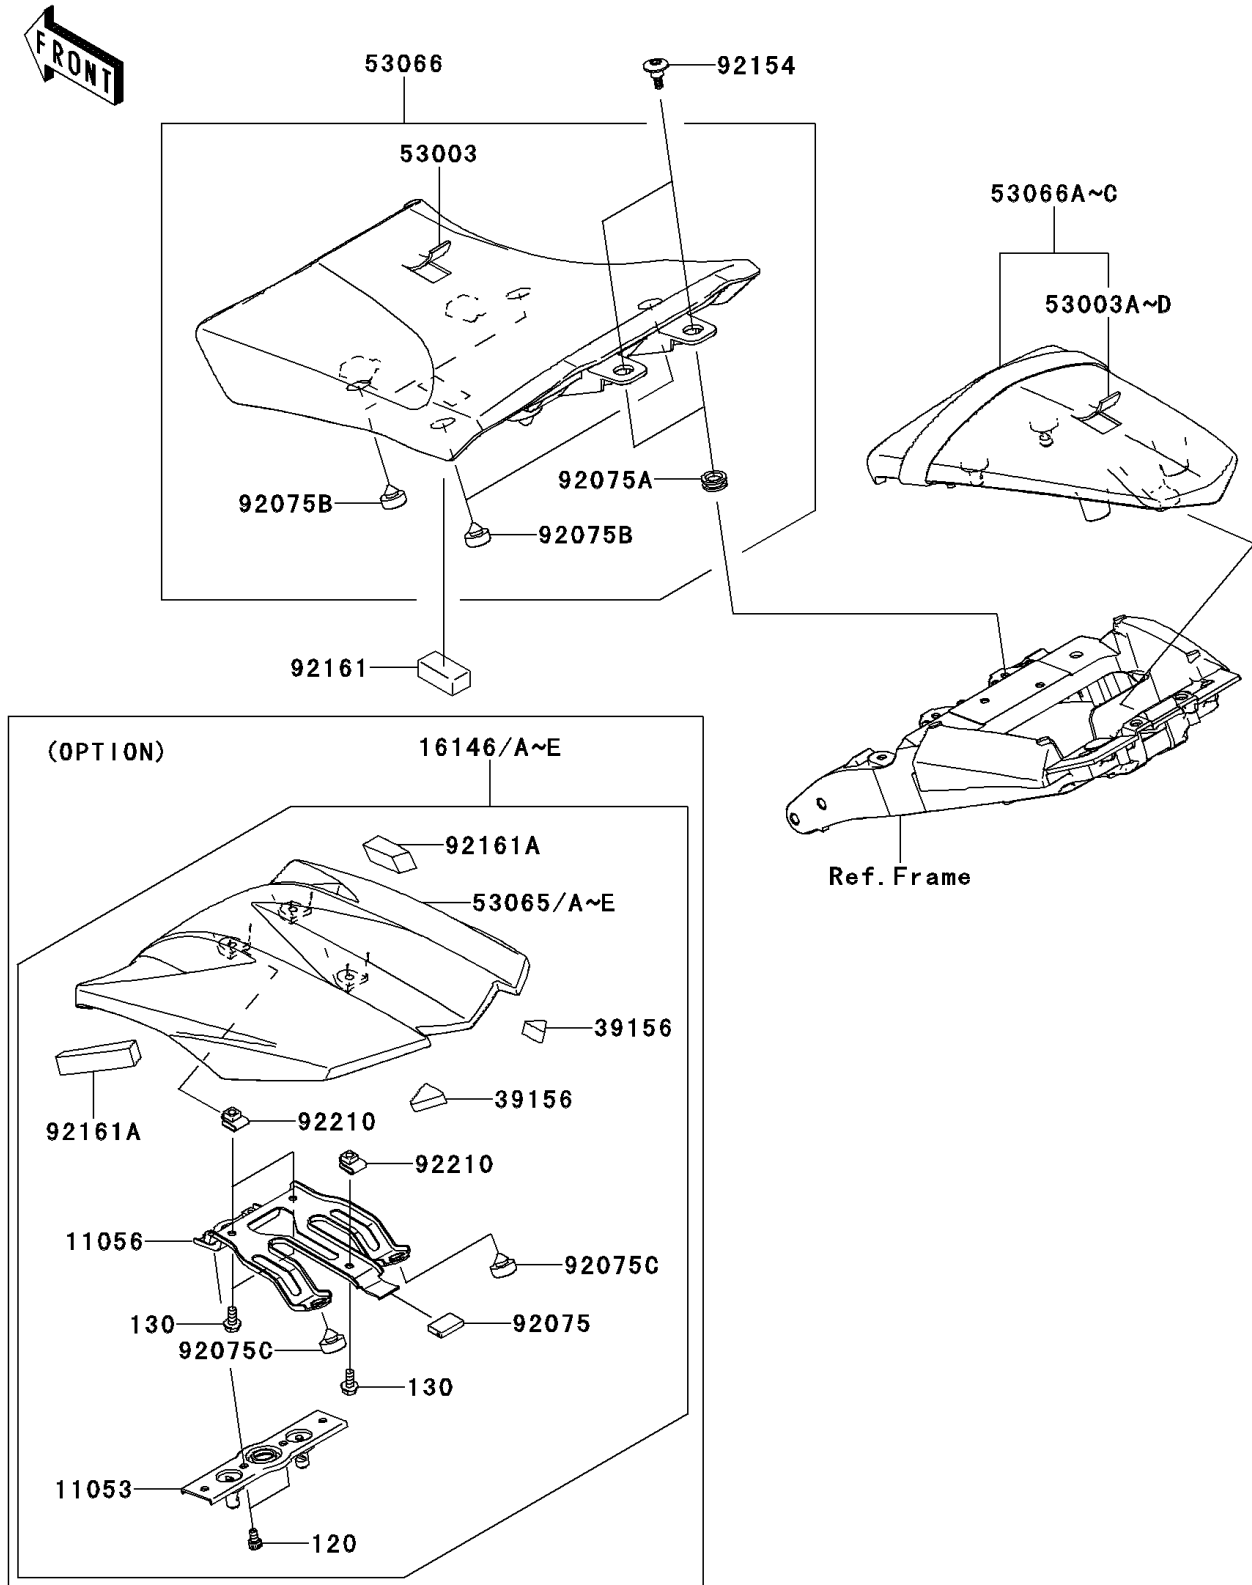

2013 Z1000 (Canadian) PARTS DIAGRAM

Seat

F2510

2013 Z1000 (Canadian) PARTS LIST

Seat

ITEM NAME	PART NUMBER	QUANTITY
BRACKET,SEAT LOCK STRIKER (Ref # 11053)	11053-0386	1
BRACKET (Ref # 11056)	11056-0021	1
COVER-ASSY,SINGLE SEAT,BLACK (Ref # 16146E)	16146-0124-660	1
PAD,UPP COWLING,CNT (Ref # 39156)	39156-0099	1
LEATHER,FR SEAT,BLACK (Ref # 53003)	53003-0162-MA	1
LEATHER,RR SEAT,M.C.ORANGE (Ref # 53003B)	53003-0163-12Q	1
BOLT-SOCKET,6X10 (Ref # 120)	120CA0610	1
BOLT-FLANGED,6X14 (Ref # 130)	130BA0614	1
COVER SEAT,M.S.BLACK (Ref # 53065E)	53065-0019-660	1
SEAT-ASSY,FR,BLACK (Ref # 53066)	53066-0282-MA	1
SEAT,RR,LEATHER ORG+BAND ORG (Ref # 53066B)	53066-0284-13L	1
DAMPER (Ref # 92075)	92075-1446	1
DAMPER (Ref # 92075A)	92075-1634	1
DAMPER (Ref # 92075B)	92075-1927	2
BOLT,6X20 (Ref # 92154)	92154-0292	1
DAMPER,SEAT (Ref # 92161)	92161-0889	1
DAMPER (Ref # 92161A)	92161-0897	1
NUT,6MM (Ref # 92210)	92210-0277	1