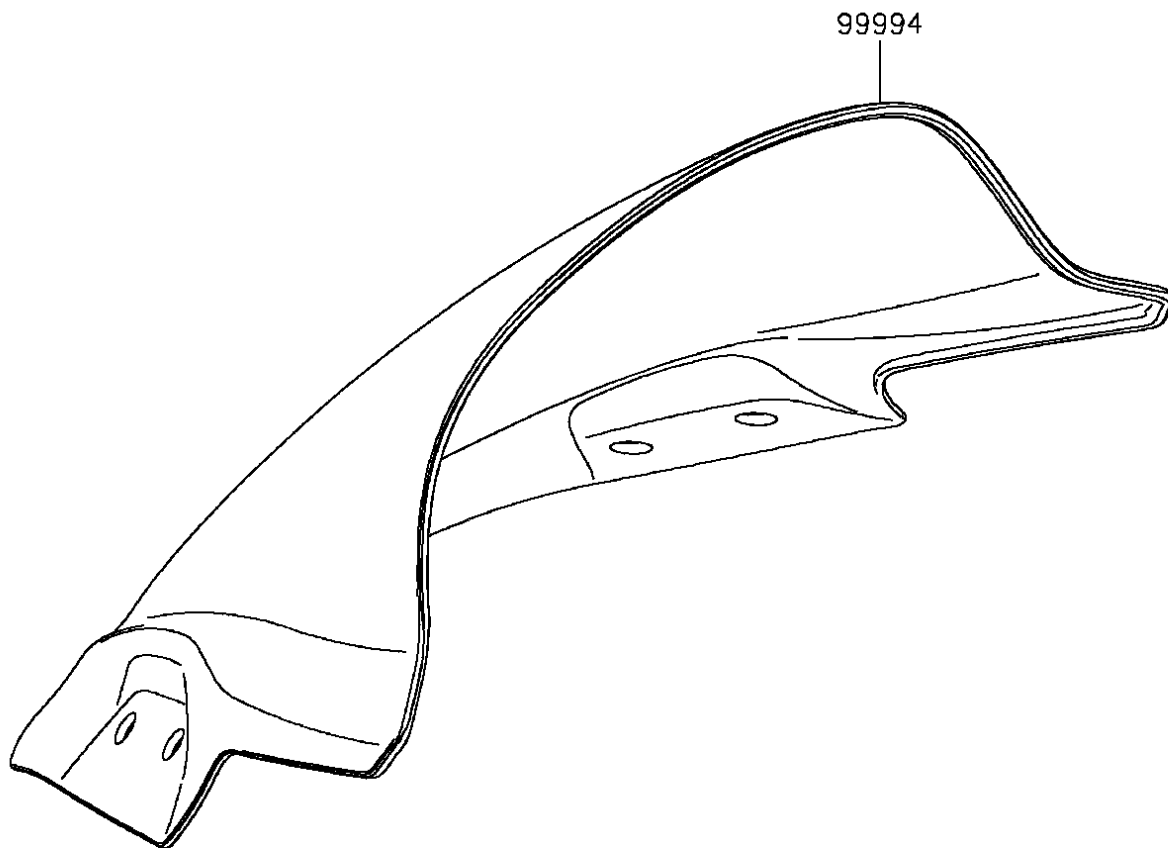

2015 Ninja® 300 ABS SE PARTS DIAGRAM

Accessory(Windshield)

F2910B

2015 Ninja® 300 ABS SE PARTS LIST

Accessory(Windshield)

ITEM NAME	PART NUMBER	QUANTITY
KIT-ACCESSORY,WINDSHIELD (Ref # 99994)	99994-0356	1