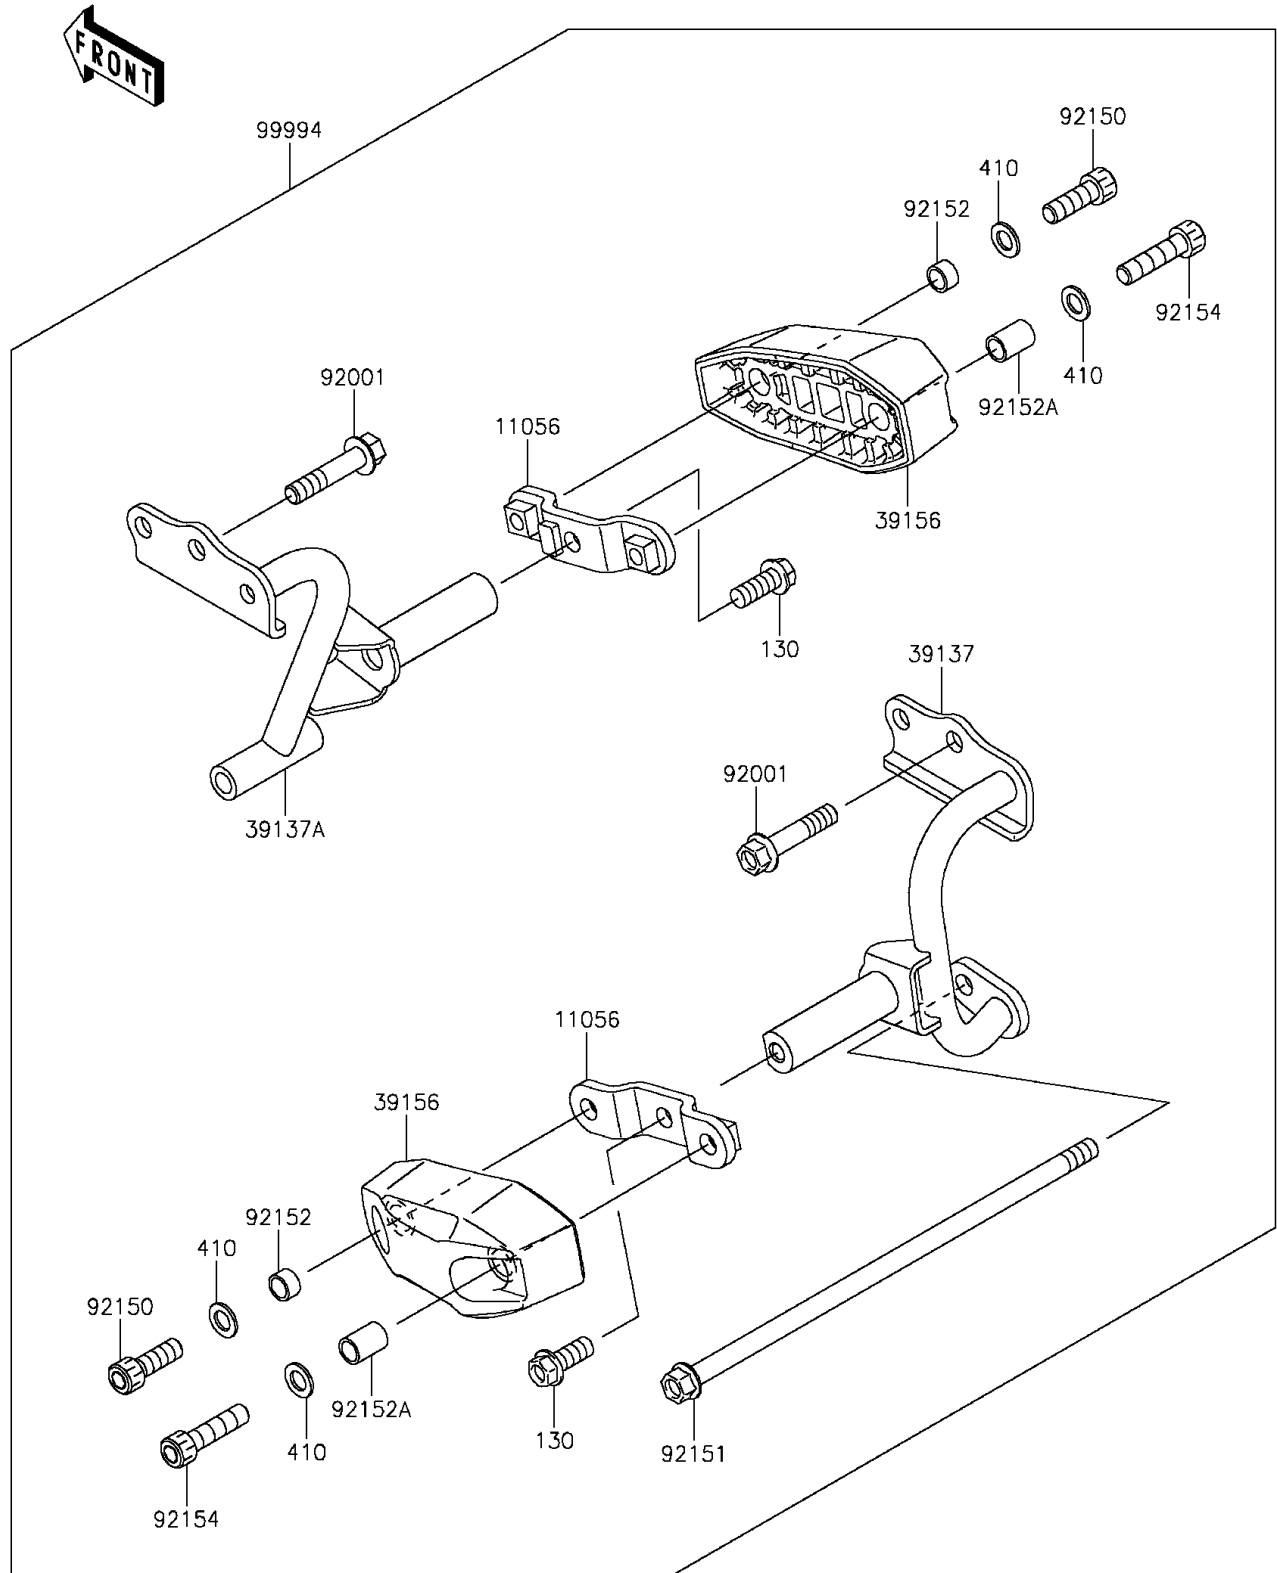

## 2015 Ninja® 300 SE PARTS DIAGRAM

Accessory(Engine Guard)

F2910A

## 2015 Ninja® 300 SE PARTS LIST

Accessory(Engine Guard)

ITEM NAME	PART NUMBER	QUANTITY
BOLT-FLANGED,10X25 (Ref # 130)	130BB1025	1
WASHER-PLAIN-SMALL,10MM,BLACK (Ref # 410)	410AB1000	1
BRACKET (Ref # 11056)	11056-2117	1
STAY-COMP (Ref # 39137)	39137-0568	1
STAY-COMP (Ref # 39137A)	39137-0569	1
PAD,ENGINE GUARD (Ref # 39156)	39156-0758	1
BOLT,BLACK,10X47 (Ref # 92001)	92001-1522	1
BOLT,SOCKET,10X30 (Ref # 92150)	92150-1690	1
BOLT,FLANGED,10X280 (Ref # 92151)	92151-1916	1
COLLAR,10.6X13.8X7.8 (Ref # 92152)	92152-1661	1
COLLAR,10.6X13.8X19.8 (Ref # 92152A)	92152-1662	1
BOLT,SOCKET,10X40 (Ref # 92154)	92154-1084	1
KIT-ACCESSORY,ENGINE GUARD (Ref # 99994)	99994-0355	1