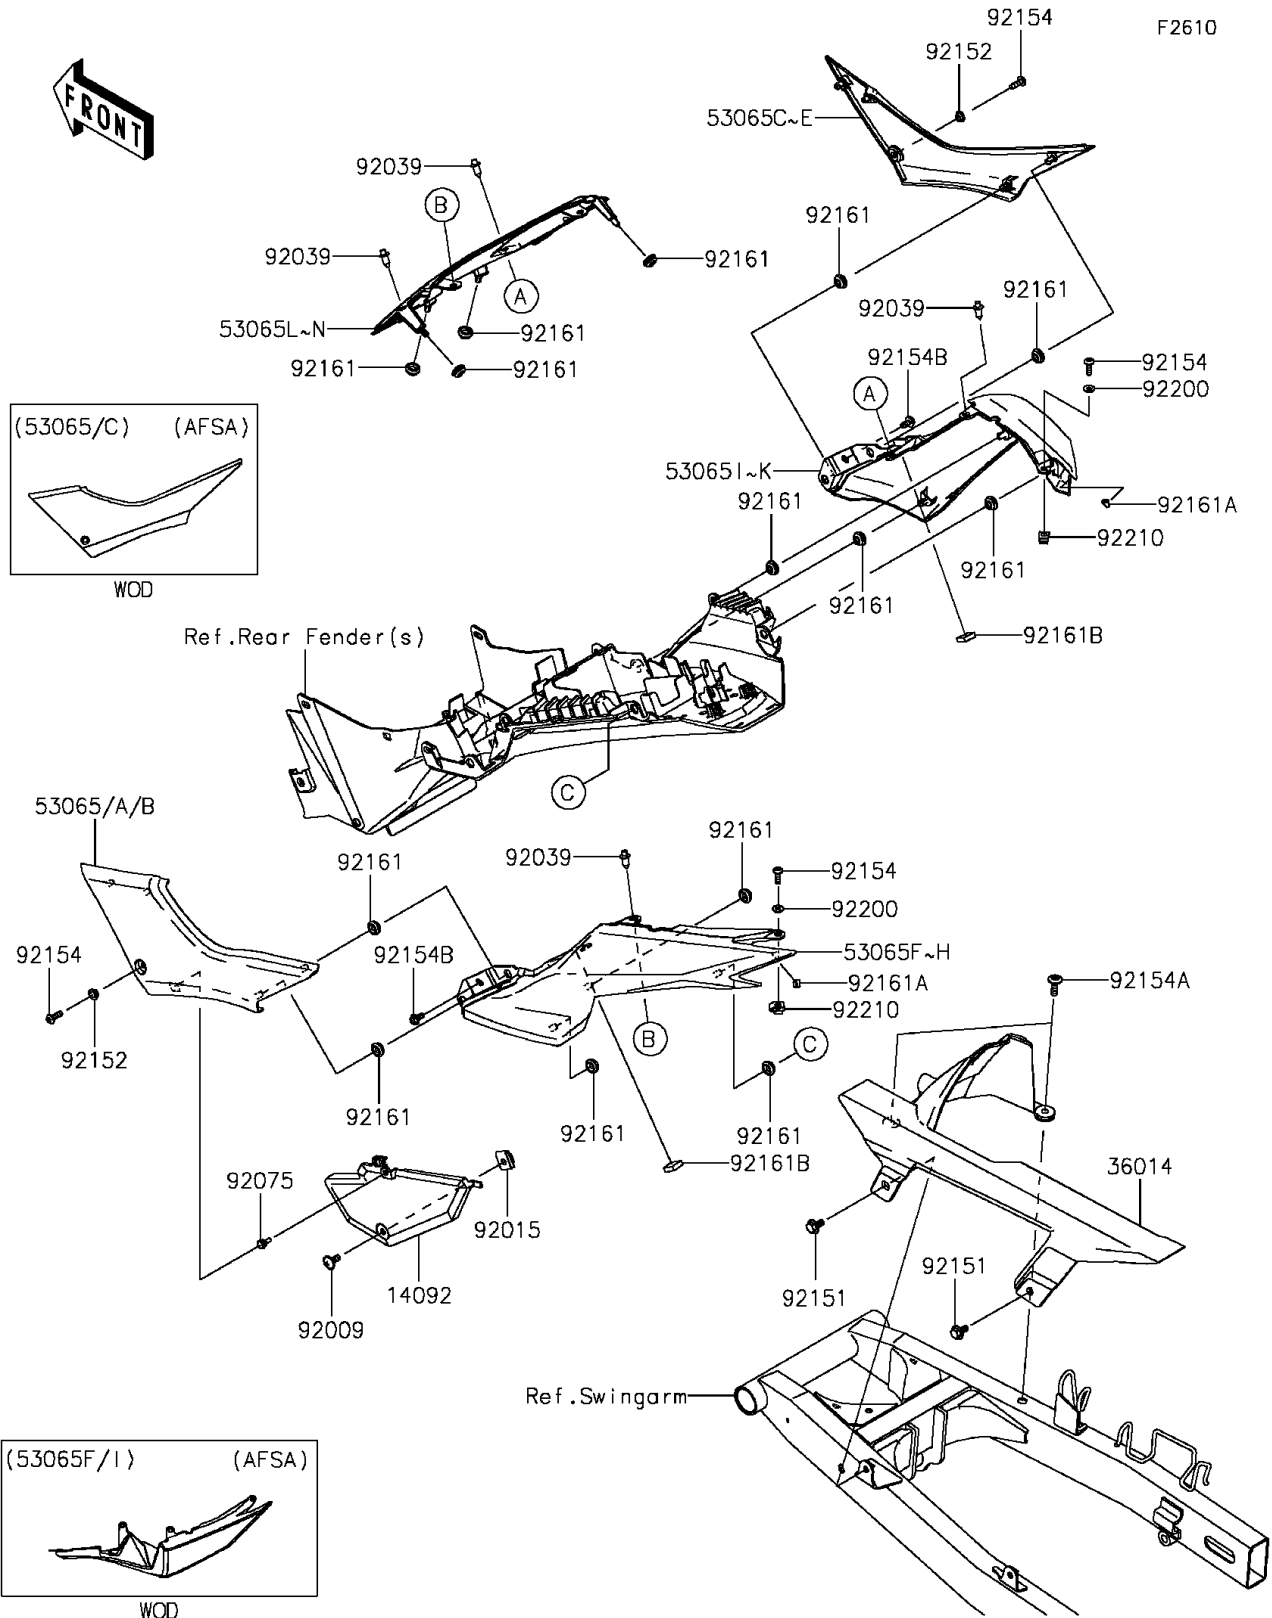

2015 Ninja® 300 SE PARTS DIAGRAM

Side Covers/Chain Cover

2015 Ninja® 300 SE PARTS LIST

Side Covers/Chain Cover

ITEM NAME	PART NUMBER	QUANTITY
COVER,FILTER CAP (Ref # 14092)	14092-0954	1
CASE-CHAIN (Ref # 36014)	36014-0555	1
COVER SEAT,SIDE,LH,EBONY (Ref # 53065)	53065-0026-H8	1
COVER SEAT,SIDE,RH,EBONY (Ref # 53065C)	53065-0027-H8	1
COVER SEAT,TAIL,LH,EBONY (Ref # 53065F)	53065-0060-H8	1
COVER SEAT,TAIL,RH,EBONY (Ref # 53065I)	53065-0061-H8	1
COVER SEAT,CNT,EBONY (Ref # 53065L)	53065-0062-H8	1
SCREW,6X14 (Ref # 92009)	92009-1662	1
NUT,CLAMP,6MM (Ref # 92015)	92015-1531	1
RIVET (Ref # 92039)	92039-0709	1
DAMPER (Ref # 92075)	92075-1808	1
BOLT,FLANGED,6X13 (Ref # 92151)	92151-1703	1
COLLAR,5.8X8.2X4.7 (Ref # 92152)	92152-1697	1
BOLT,SOCKET,5X16 (Ref # 92154)	92154-0182	1
BOLT,SOCKET,6X20 (Ref # 92154A)	92154-0918	1
BOLT,FLANGED,5X12 (Ref # 92154B)	92154-1003	1
DAMPER (Ref # 92161)	92161-0631	1
DAMPER (Ref # 92161A)	92161-1459	1
DAMPER,15X15X5 (Ref # 92161B)	92161-1522	1
WASHER,5.2X12X1.0 (Ref # 92200)	92200-0784	1
NUT,5MM (Ref # 92210)	92210-0817	1