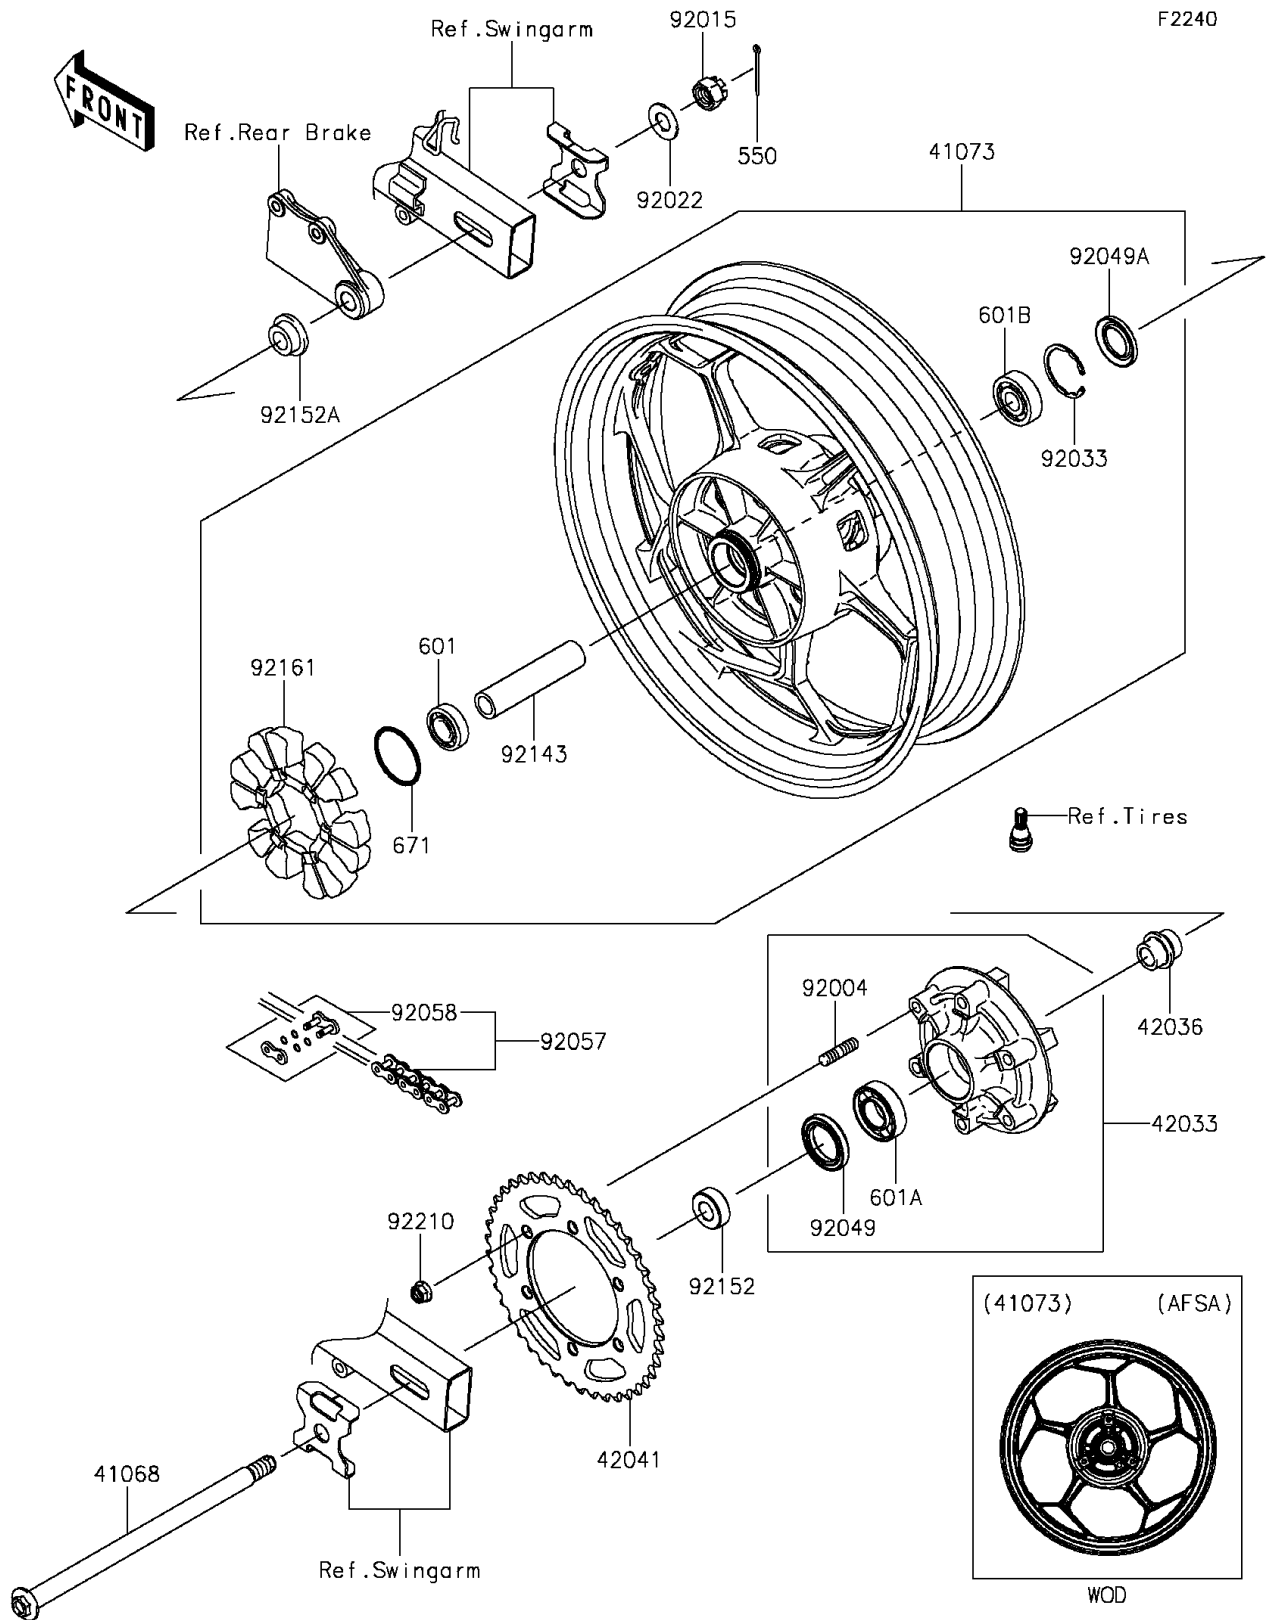

2015 Ninja® 300 SE PARTS DIAGRAM

Rear Wheel/Chain

2015 Ninja® 300 SE PARTS LIST

Rear Wheel/Chain

ITEM NAME	PART NUMBER	QUANTITY
PIN-COTTER,4.0X35 (Ref # 550)	550AA4035	1
BEARING-BALL,#6203UUC3 (Ref # 601)	601B6203UU	1
BEARING-BALL,#6205G (Ref # 601A)	601B6205G	1
BEARING-BALL,6303LLUC3/2ASU68 (Ref # 601B)	601B6303UU	1
O RING,50MM (Ref # 671)	671B2550	1
AXLE,RR (Ref # 41068)	41068-1223	1
WHEEL-ASSY,RR,G.BLACK (Ref # 41073)	41073-0652-QT	1
COUPLING-ASSY,RR HUB (Ref # 42033)	42033-0574	1
SLEEVE,RR HUB,L=30 (Ref # 42036)	42036-1055	1
SPROCKET-HUB,42T (Ref # 42041)	42041-0118	1
STUD,10X19 (Ref # 92004)	92004-0048	1
NUT,CASTLE,16MM (Ref # 92015)	92015-1947	1
WASHER,17.5X34X2.0 (Ref # 92022)	92022-1916	1
RING-SNAP,47MM (Ref # 92033)	92033-1042	1
SEAL-OIL,35X52X7 (Ref # 92049)	92049-0730	1
SEAL-OIL,BJN28475 (Ref # 92049A)	92049-1056	1
CHAIN,DRIVE,EK520SR-O2X106L (Ref # 92057)	92057-0019	1
JOINT-CHAIN,DRIVE (Ref # 92058)	92058-1102	1
COLLAR,RR HUB,L=111 (Ref # 92143)	92143-1416	1
COLLAR,17X35X13 (Ref # 92152)	92152-0843	1
COLLAR,17X28(38)X15 (Ref # 92152A)	92152-0844	1
DAMPER,RR HUB SHOCK (Ref # 92161)	92161-0700	1
NUT,LOCK,FLANGED,10MM (Ref # 92210)	92210-0276	1