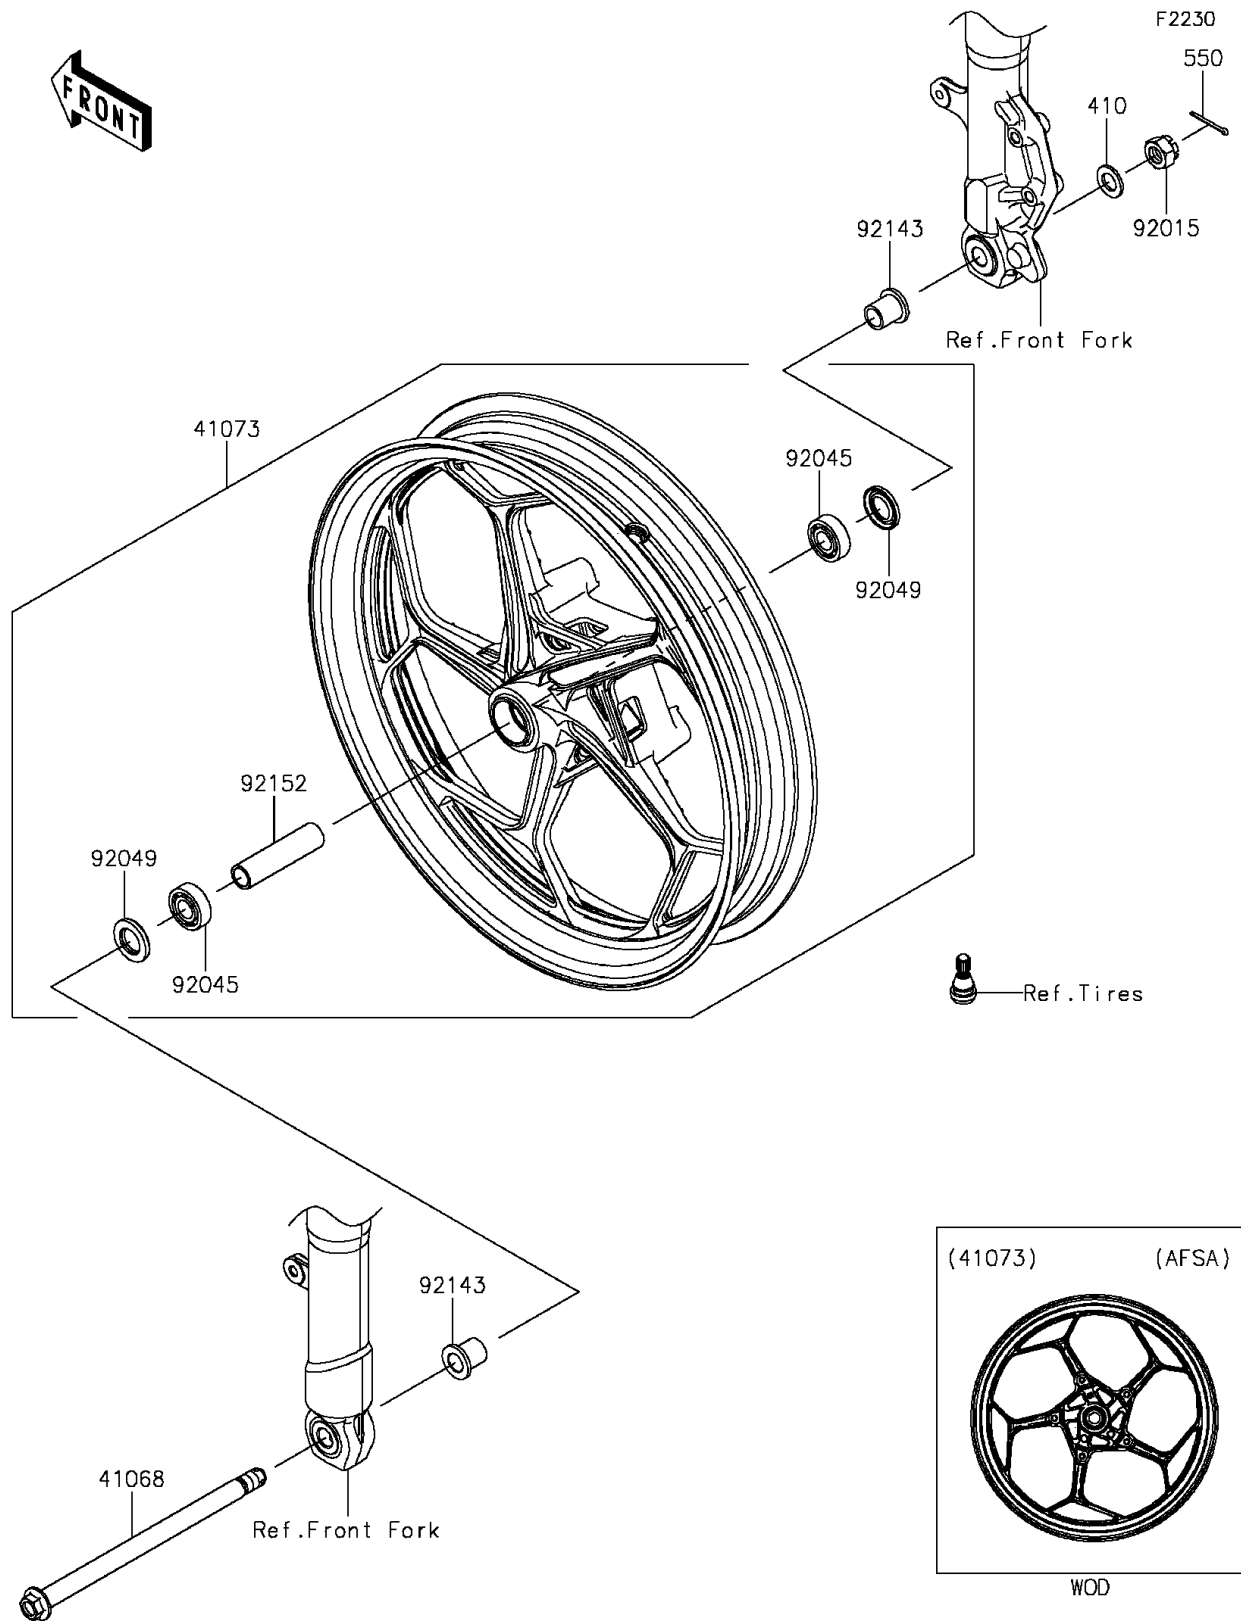

2015 Ninja® 300 SE PARTS DIAGRAM

Front Wheel

2015 Ninja® 300 SE PARTS LIST

Front Wheel

ITEM NAME	PART NUMBER	QUANTITY
WASHER-PLAIN-SMALL,14MM (Ref # 410)	410AA1400	1
PIN-COTTER,3.0X30 (Ref # 550)	550AA3030	1
AXLE,FR (Ref # 41068)	41068-0024	1
WHEEL-ASSY,FR,G.BLACK (Ref # 41073)	41073-0651-QT	1
NUT,CASTLE,14MM (Ref # 92015)	92015-1765	1
BEARING-BALL,15X35X11 (Ref # 92045)	92045-0734	1
SEAL-OIL (Ref # 92049)	92049-0136	1
COLLAR,FR AXLE,L=24 (Ref # 92143)	92143-1187	1
COLLAR,15.1X20X80 (Ref # 92152)	92152-1586	1