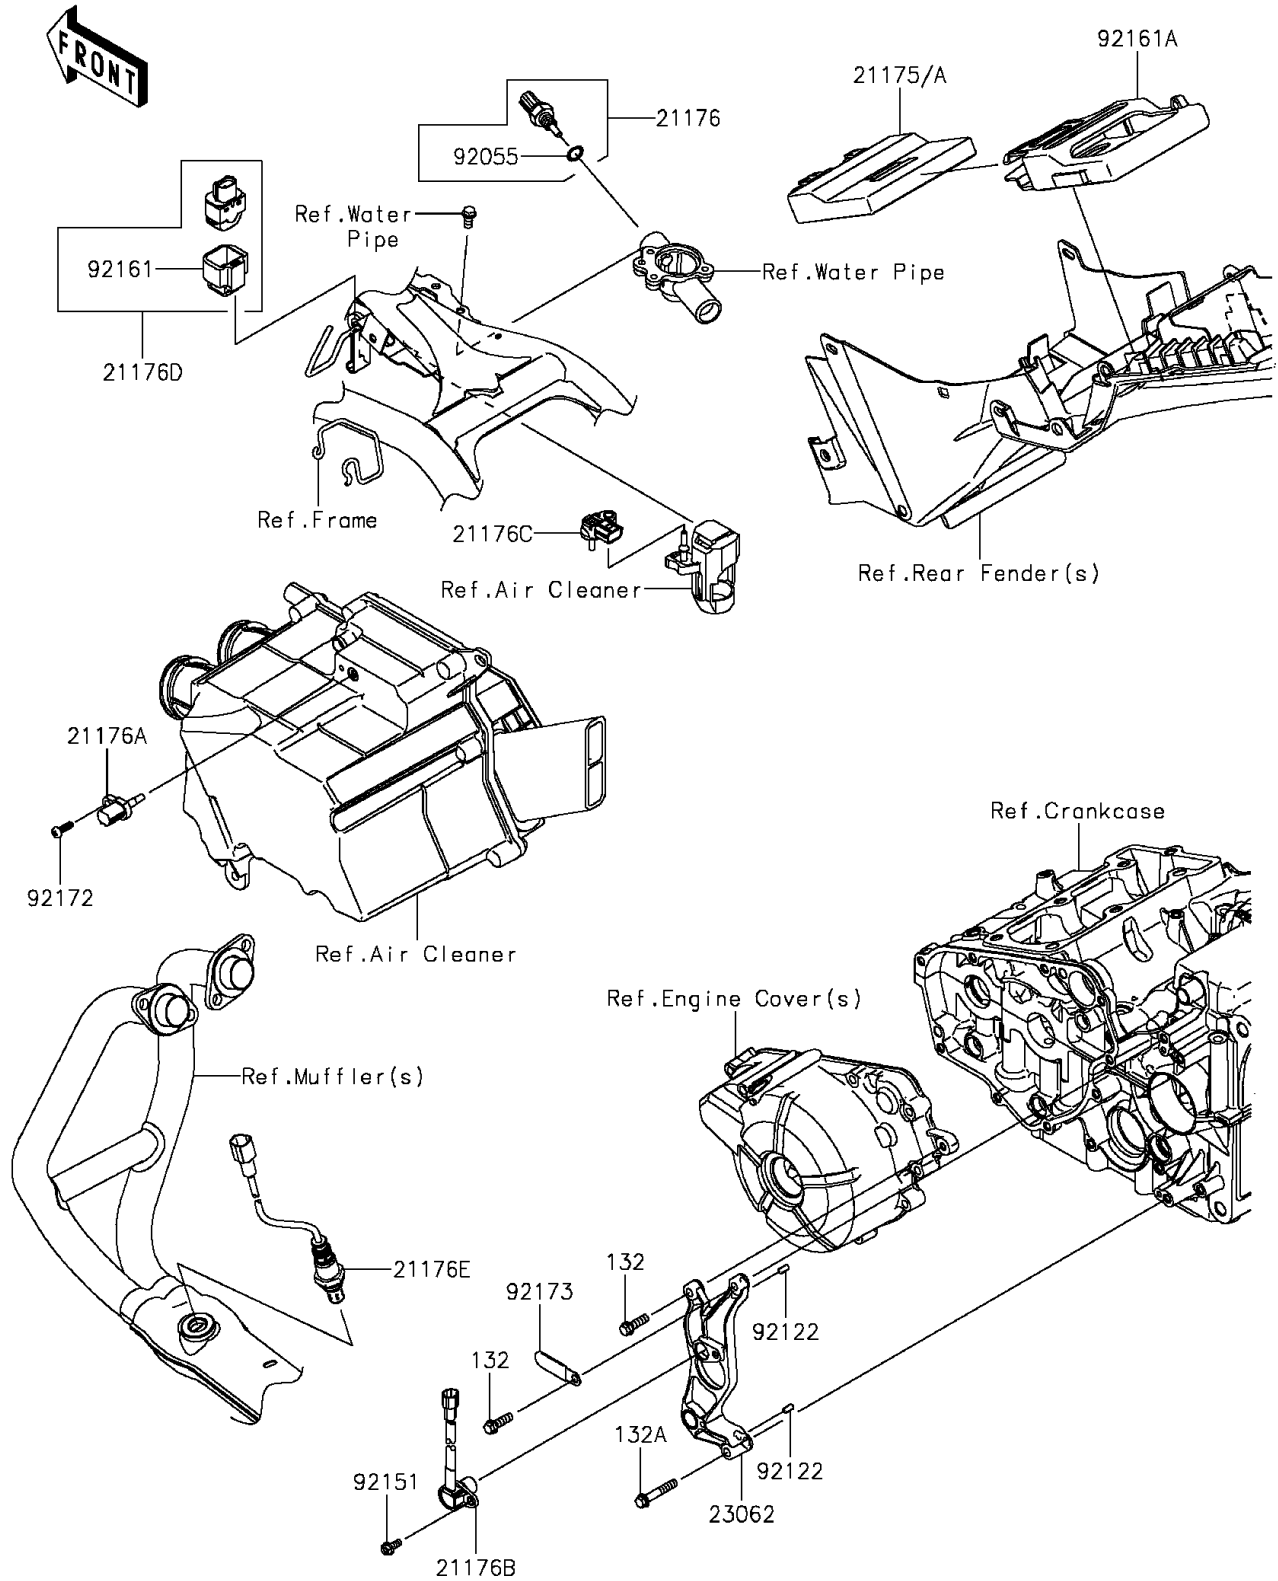

## 2015 Ninja® 300 SE PARTS DIAGRAM

Fuel Injection

E1530

## 2015 Ninja® 300 SE PARTS LIST

### Fuel Injection

ITEM NAME	PART NUMBER	QUANTITY
BOLT-FLANGED-SMALL,6X20 (Ref # 132)	132BA0620	1
BOLT-FLANGED-SMALL,6X35 (Ref # 132A)	132BA0635	1
SENSOR,WATER TEMP (Ref # 21176)	21176-0009	1
SENSOR,AIR TEMPERATURE (Ref # 21176A)	21176-0048	1
SENSOR,SPEED (Ref # 21176B)	21176-0065	1
SENSOR,PRESSURE (Ref # 21176C)	21176-0111	1
SENSOR,VEHICLE-DOWN (Ref # 21176D)	21176-0704	1
SENSOR,OXYGEN (Ref # 21176E)	21176-0720	1
BRACKET-COMP (Ref # 23062)	23062-0741	1
RING-O,9.5X1.9 (Ref # 92055)	92055-0016	1
ROLLER,4X8 (Ref # 92122)	92122-0557	1
BOLT,FLANGED,5X12 (Ref # 92151)	92151-1305	1
DAMPER (Ref # 92161)	92161-0951	1
DAMPER,ECU (Ref # 92161A)	92161-1426	1
SCREW,TAPPING,5X16 (Ref # 92172)	92172-0790	1
CLAMP,L=45 (Ref # 92173)	92173-0194	1
CONTROL UNIT-ELECTRONIC (Ref # 21175)	21175-0945	1
CONTROL UNIT-ELECTRONIC (Ref # 21175A)	21175-0946	1