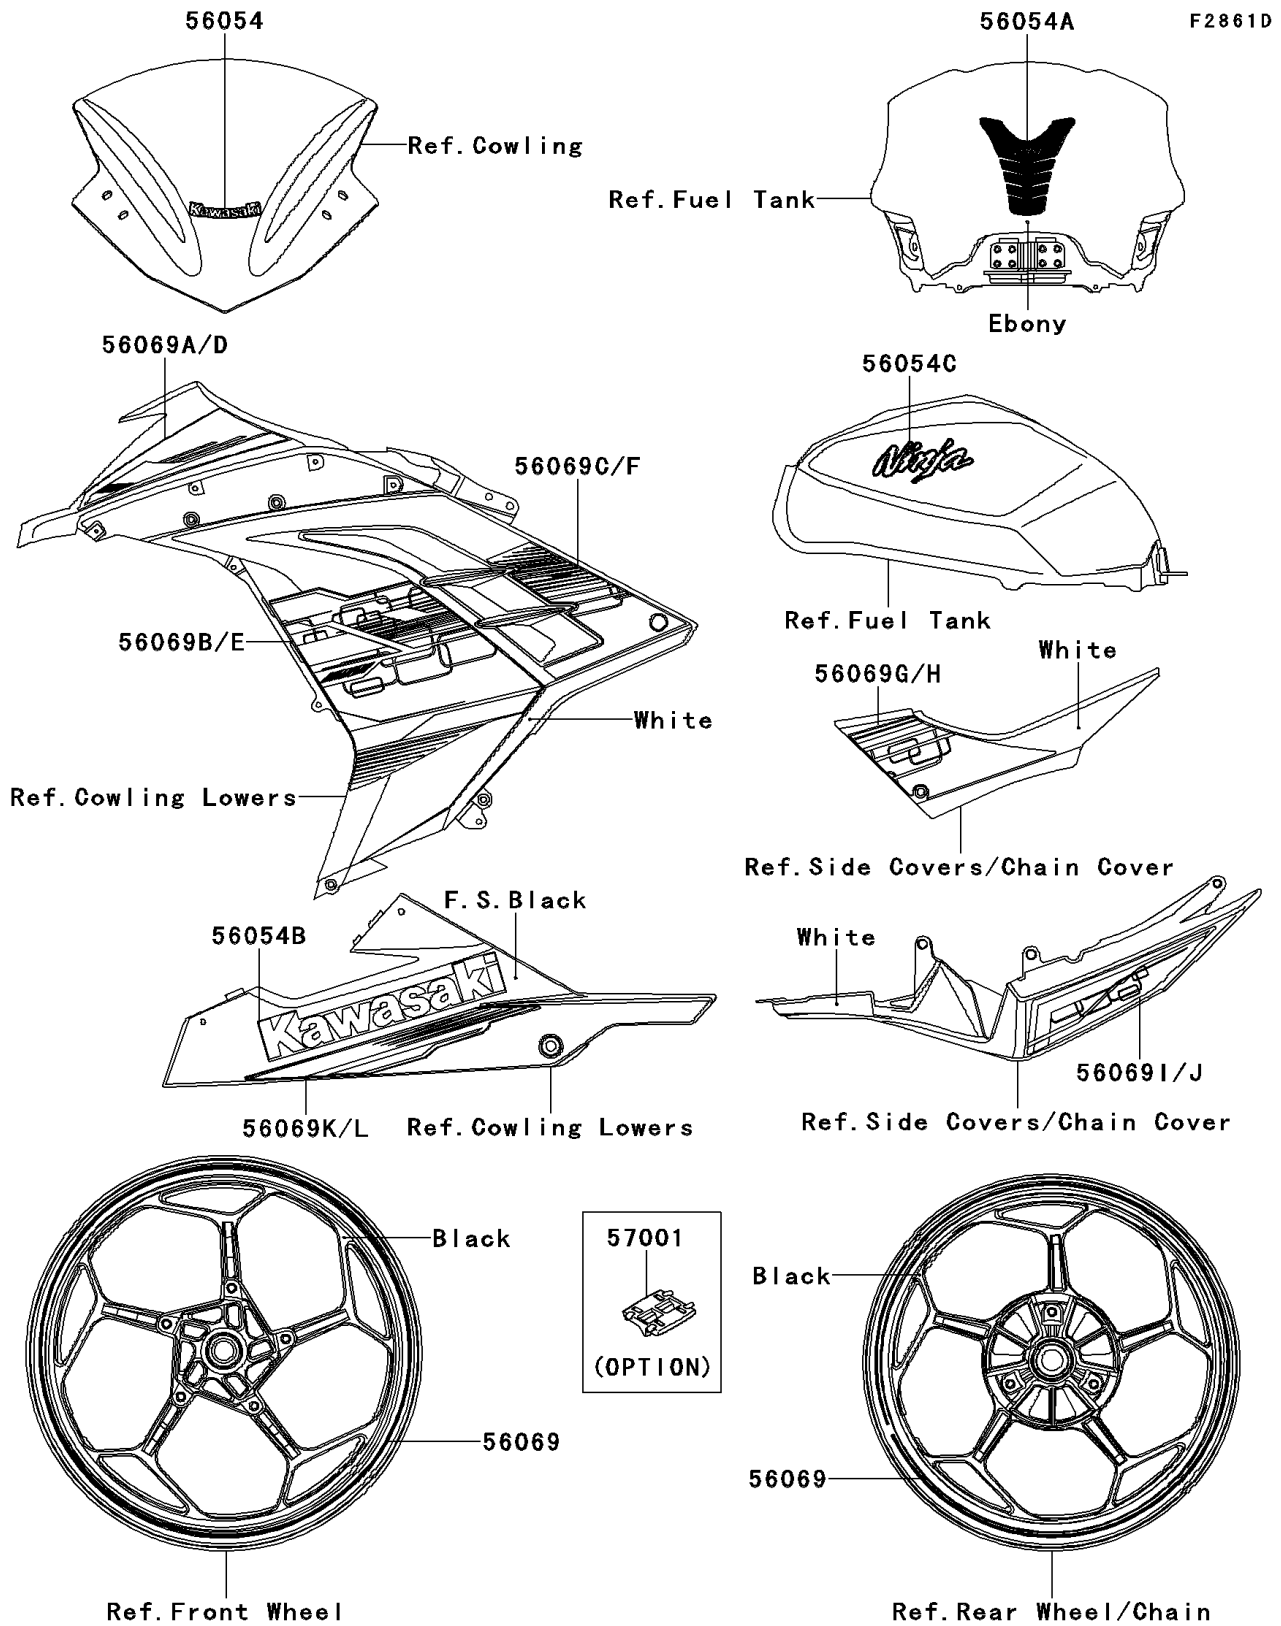

## 2014 Ninja® 300 SE PARTS DIAGRAM

Decals(White)(AESA)

## 2014 Ninja® 300 SE PARTS LIST

Decals(White)(AESA)

ITEM NAME	PART NUMBER	QUANTITY
MARK,WINDSHIELD,KAWASAKI (Ref # 56054)	56054-1088	1
MARK,TANK PAD (Ref # 56054A)	56054-1315	1
MARK,LWR COWL.,KAWASAKI (Ref # 56054B)	56054-1407	1
MARK,FUEL TANK,NINJA (Ref # 56054C)	56054-1416	1
PATTERN,WHEEL,RED,4X1353 (Ref # 56069)	56069-7024	1
PATTERN,COWLING,UPP,LH (Ref # 56069A)	56069-7038	1
PATTERN,COWLING,FR,LH (Ref # 56069B)	56069-7039	1
PATTERN,COWLING,RR,LH (Ref # 56069C)	56069-7040	1
PATTERN,COWLING,UPP,RH (Ref # 56069D)	56069-7041	1
PATTERN,COWLING,FR,RH (Ref # 56069E)	56069-7042	1
PATTERN,COWLING,RR,RH (Ref # 56069F)	56069-7043	1
PATTERN,SEAT COVER,FR,LH (Ref # 56069G)	56069-7044	1
PATTERN,SEAT COVER,FR,RH (Ref # 56069H)	56069-7045	1
PATTERN,SEAT COVER,RR,LH (Ref # 56069I)	56069-7046	1
PATTERN,SEAT COVER,RR,RH (Ref # 56069J)	56069-7047	1
PATTERN,COWLING,LWR,LH (Ref # 56069K)	56069-7048	1
PATTERN,COWLING,LWR,RH (Ref # 56069L)	56069-7049	1
RIM STRIPE APPLICATOR (Ref # 57001)	57001-1752	1