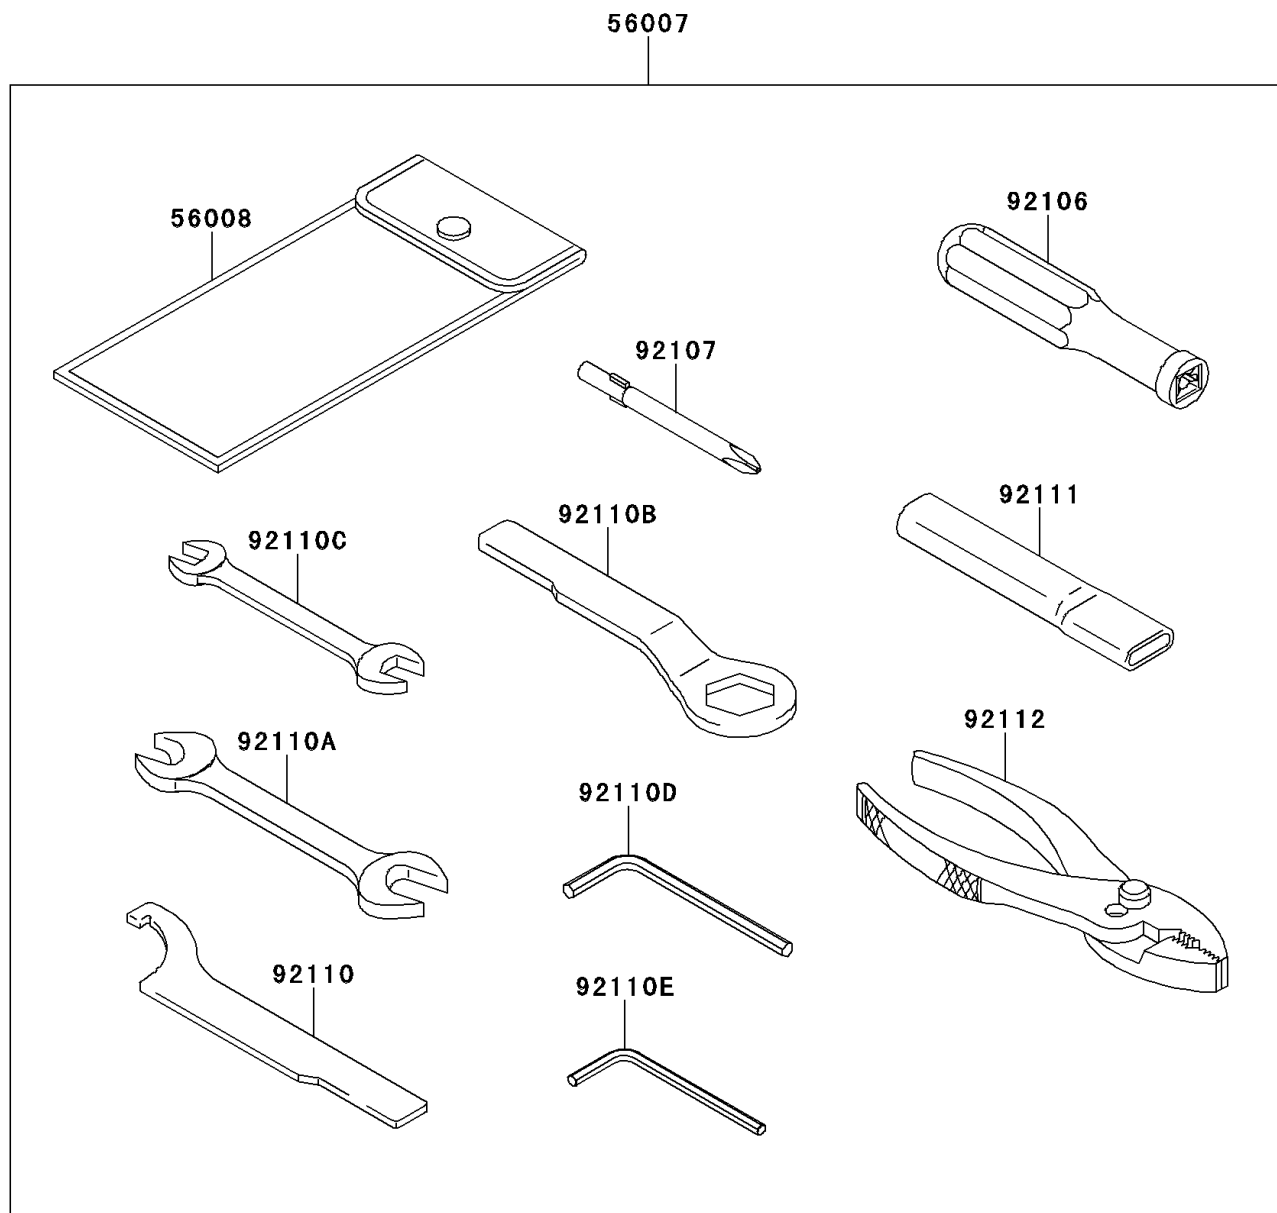

## 2014 Ninja® 300 SE PARTS DIAGRAM

Owner's Tools

F2810

## 2014 Ninja® 300 SE PARTS LIST

Owner's Tools

ITEM NAME	PART NUMBER	QUANTITY
TOOL-KIT (Ref # 56007)	56007-0107	1
BAG,TOOL (Ref # 56008)	56008-0036	1
GASKET-LIQUID,TB1211F,CLEAR (Ref # 92104)	92104-0004	1
GASKET-LIQUID,TB1216B,BLACK (Ref # 92104A)	92104-1064	1
GRIP-SCREW DRIVER (Ref # 92106)	92106-0004	1
TOOL-DRIVER,#2PHILLIPS (Ref # 92107)	92107-0020	1
TOOL-WRENCH,HOOK (Ref # 92110)	92110-0040	1
TOOL-WRENCH,OPEN END,14X17 (Ref # 92110A)	92110-0057	1
TOOL-WRENCH,BOX END,24MM (Ref # 92110B)	92110-0066	1
TOOL-WRENCH,OPEN END,10X12 (Ref # 92110C)	92110-0564	1
TOOL-WRENCH,ALLEN,5MM (Ref # 92110D)	92110-0566	1
TOOL-WRENCH,ALLEN,4MM (Ref # 92110E)	92110-0567	1
TOOL-BAR,WRENCH (Ref # 92111)	92111-0008	1
TOOL-PLIERS (Ref # 92112)	92112-0007	1