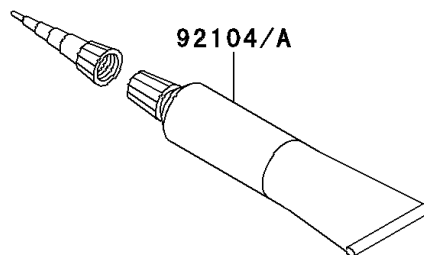

## 2014 Ninja® 300 SE PARTS DIAGRAM

Owner's Tools

F2810

## 2014 Ninja® 300 SE PARTS LIST

Owner's Tools

ITEM NAME	PART NUMBER	QUANTITY
TOOL-KIT (Ref # 56007)	56007-0107	1
BAG,TOOL (Ref # 56008)	56008-0036	1
GASKET-LIQUID,TB1211F,CLEAR (Ref # 92104)	92104-0004	1
GASKET-LIQUID,TB1216B,BLACK (Ref # 92104A)	92104-1064	1
GRIP-SCREW DRIVER (Ref # 92106)	92106-0004	1
TOOL-DRIVER,#2PHILLIPS (Ref # 92107)	92107-0020	1
TOOL-WRENCH,HOOK (Ref # 92110)	92110-0040	1
TOOL-WRENCH,OPEN END,14X17 (Ref # 92110A)	92110-0057	1
TOOL-WRENCH,BOX END,24MM (Ref # 92110B)	92110-0066	1
TOOL-WRENCH,OPEN END,10X12 (Ref # 92110C)	92110-0564	1
TOOL-WRENCH,ALLEN,5MM (Ref # 92110D)	92110-0566	1
TOOL-WRENCH,ALLEN,4MM (Ref # 92110E)	92110-0567	1
TOOL-BAR,WRENCH (Ref # 92111)	92111-0008	1
TOOL-PLIERS (Ref # 92112)	92112-0007	1