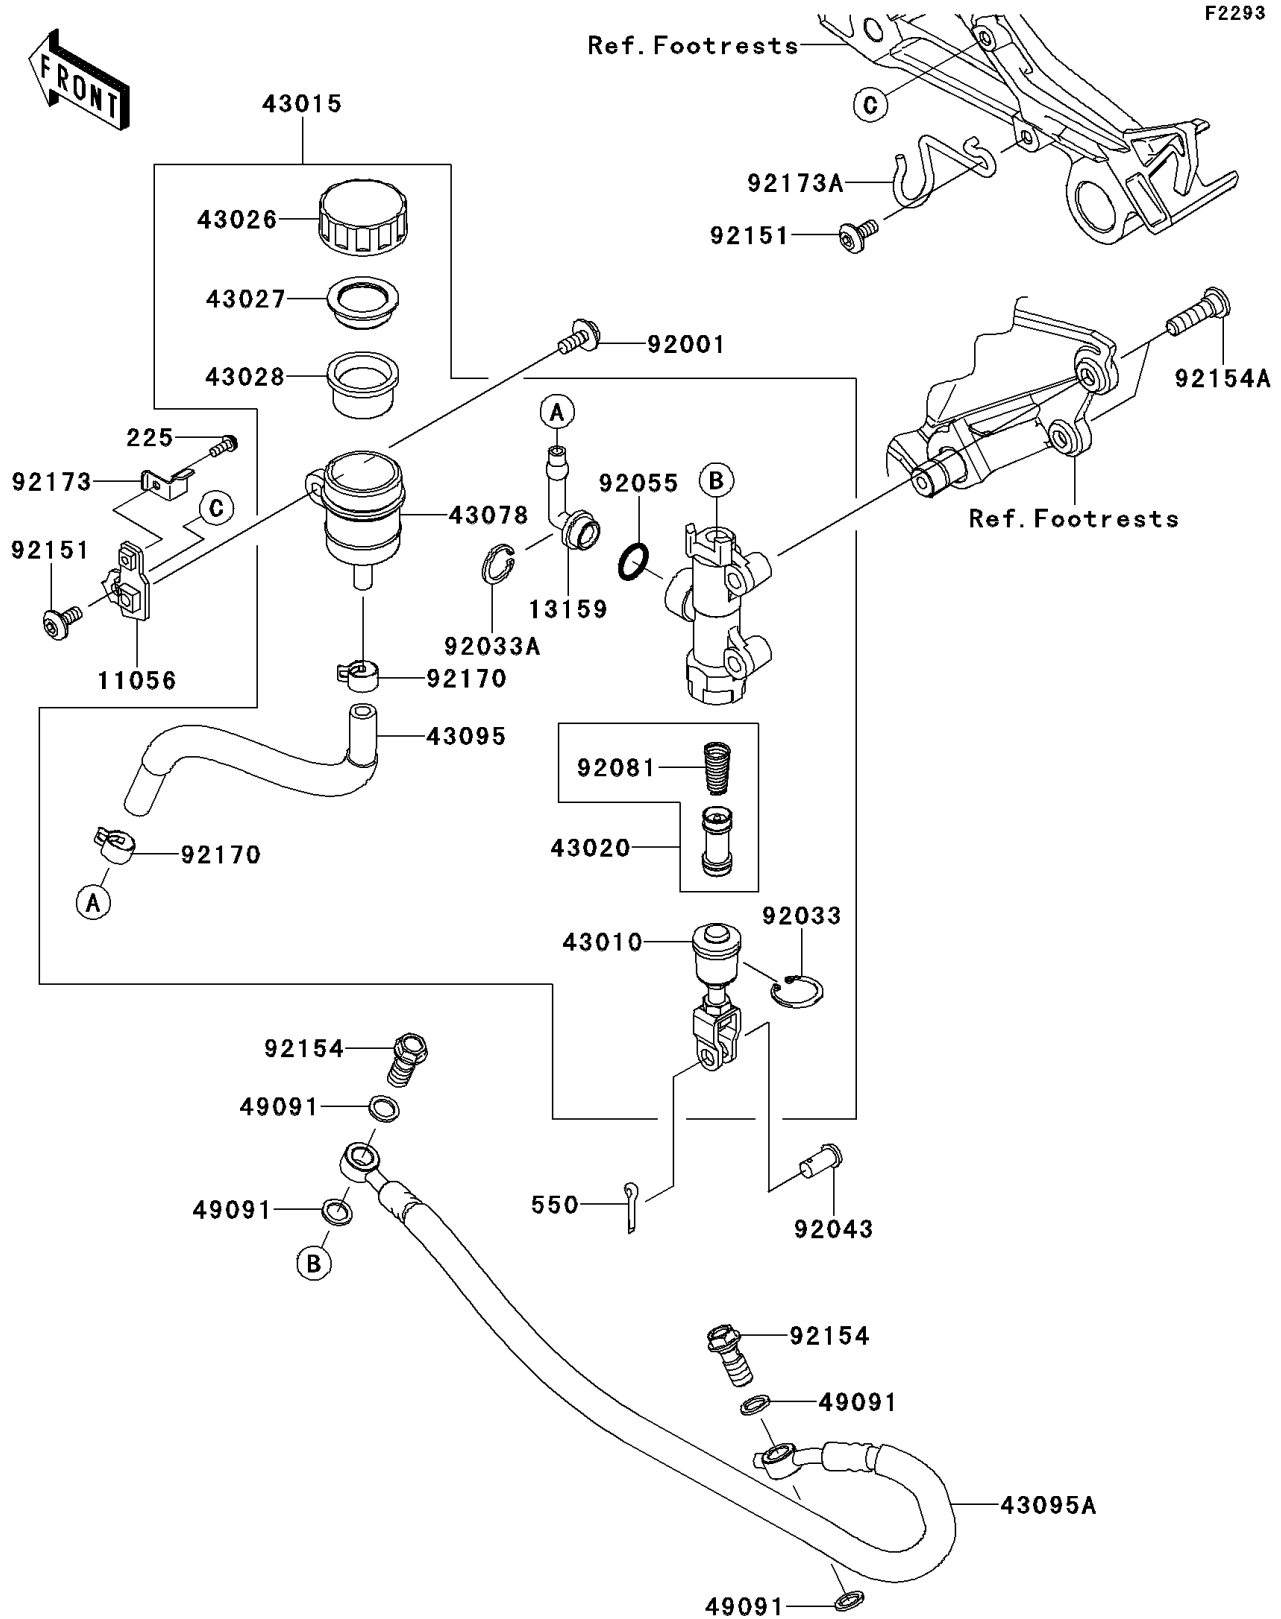

2014 Ninja® 300 SE PARTS DIAGRAM

Rear Master Cylinder

2014 Ninja® 300 SE PARTS LIST

Rear Master Cylinder

ITEM NAME	PART NUMBER	QUANTITY
SCREW-PAN-WSP-CROS,4X12 (Ref # 225)	225AB0412	1
PIN-COTTER,2.0X15 (Ref # 550)	550AA2015	1
BRACKET (Ref # 11056)	11056-2306	1
CONNECTOR (Ref # 13159)	13159-1056	1
ROD-ASSY-BRAKE (Ref # 43010)	43010-0010	1
CYLINDER-ASSY-MASTER,RR (Ref # 43015)	43015-0573	1
PISTON-COMP-BRAKE (Ref # 43020)	43020-1057	1
CAP-BRAKE (Ref # 43026)	43026-0009	1
PLATE-DIAPHRAGM (Ref # 43027)	43027-1053	1
DIAPHRAGM (Ref # 43028)	43028-1065	1
RESERVOIR (Ref # 43078)	43078-0040	1
HOSE-BRAKE (Ref # 43095)	43095-0765	1
HOSE-BRAKE,RR,520MM (Ref # 43095A)	43095-0767	1
WASHER-SEAL,10.1X14.5X1.5 (Ref # 49091)	49091-0001	1
BOLT,W/P,6X16 (Ref # 92001)	92001-1860	1
RING-SNAP,20.9X24.6X1.2 (Ref # 92033)	92033-0079	1
RING-SNAP,20.5MM (Ref # 92033A)	92033-1186	1
PIN,8X17 (Ref # 92043)	92043-0104	1
RING-O,14.8X2.4 (Ref # 92055)	92055-0741	1
SPRING,MASTER CYLINDER (Ref # 92081)	92081-1737	1
BOLT,SOCKET,6X14 (Ref # 92151)	92151-1654	1
BOLT,OIL,L=23 (Ref # 92154)	92154-0226	1
BOLT,SOCKET,8X30 (Ref # 92154A)	92154-0843	1
CLAMP,HOSE (Ref # 92170)	92170-1091	1
CLAMP,RESERVOIR TANK CAP (Ref # 92173)	92173-0028	1
CLAMP (Ref # 92173A)	92173-0936	1