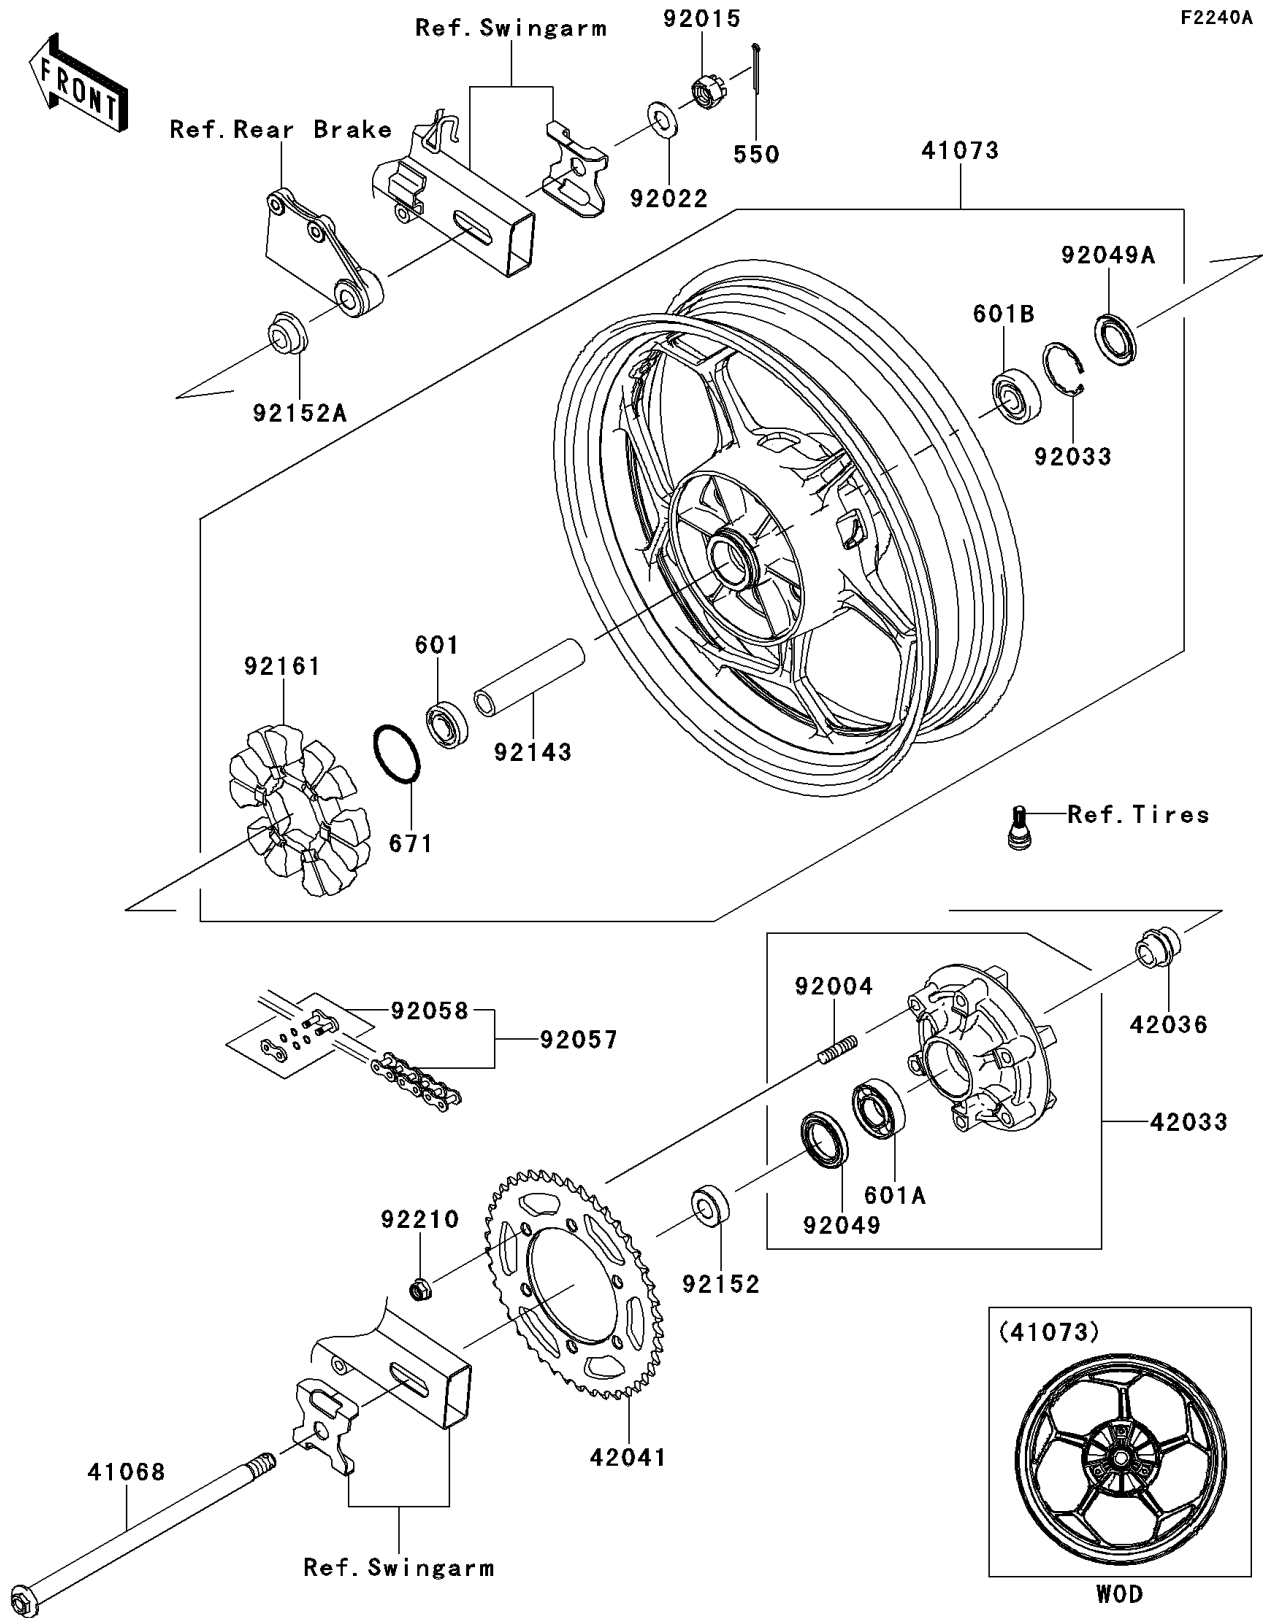

2014 Ninja® 300 SE PARTS DIAGRAM

Rear Wheel/Chain(AESA)

F2240A

2014 Ninja® 300 SE PARTS LIST

Rear Wheel/Chain(AESA)

ITEM NAME	PART NUMBER	QUANTITY
PIN-COTTER,4.0X35 (Ref # 550)	550AA4035	1
BEARING-BALL,#6203UUC3 (Ref # 601)	601B6203UU	1
BEARING-BALL,#6205G (Ref # 601A)	601B6205G	1
BEARING-BALL,6303LLUC3/2ASU68 (Ref # 601B)	601B6303UU	1
O RING (Ref # 671)	671B2550	1
AXLE,RR (Ref # 41068)	41068-1223	1
WHEEL-ASSY,RR,BLACK (Ref # 41073)	41073-0652-R2	1
COUPLING-ASSY,RR HUB (Ref # 42033)	42033-0574	1
SLEEVE,RR HUB,L=30 (Ref # 42036)	42036-1055	1
SPROCKET-HUB,42T (Ref # 42041)	42041-0118	1
STUD,10X19 (Ref # 92004)	92004-0048	1
NUT,CASTLE,16MM (Ref # 92015)	92015-1947	1
WASHER,17.5X34X2.0 (Ref # 92022)	92022-1916	1
RING-SNAP,47MM (Ref # 92033)	92033-1042	1
SEAL-OIL,35X52X7 (Ref # 92049)	92049-0730	1
SEAL-OIL,BJN28475 (Ref # 92049A)	92049-1056	1
CHAIN,DRIVE,EK520SR-02X106L (Ref # 92057)	92057-0019	1
JOINT-CHAIN,DRIVE (Ref # 92058)	92058-1102	1
COLLAR,RR HUB,L=111 (Ref # 92143)	92143-1416	1
COLLAR,17X35X13 (Ref # 92152)	92152-0843	1
COLLAR,17X28(38)X15 (Ref # 92152A)	92152-0844	1
DAMPER,RR HUB SHOCK (Ref # 92161)	92161-0700	1
NUT,LOCK,FLANGED,10MM (Ref # 92210)	92210-0276	1