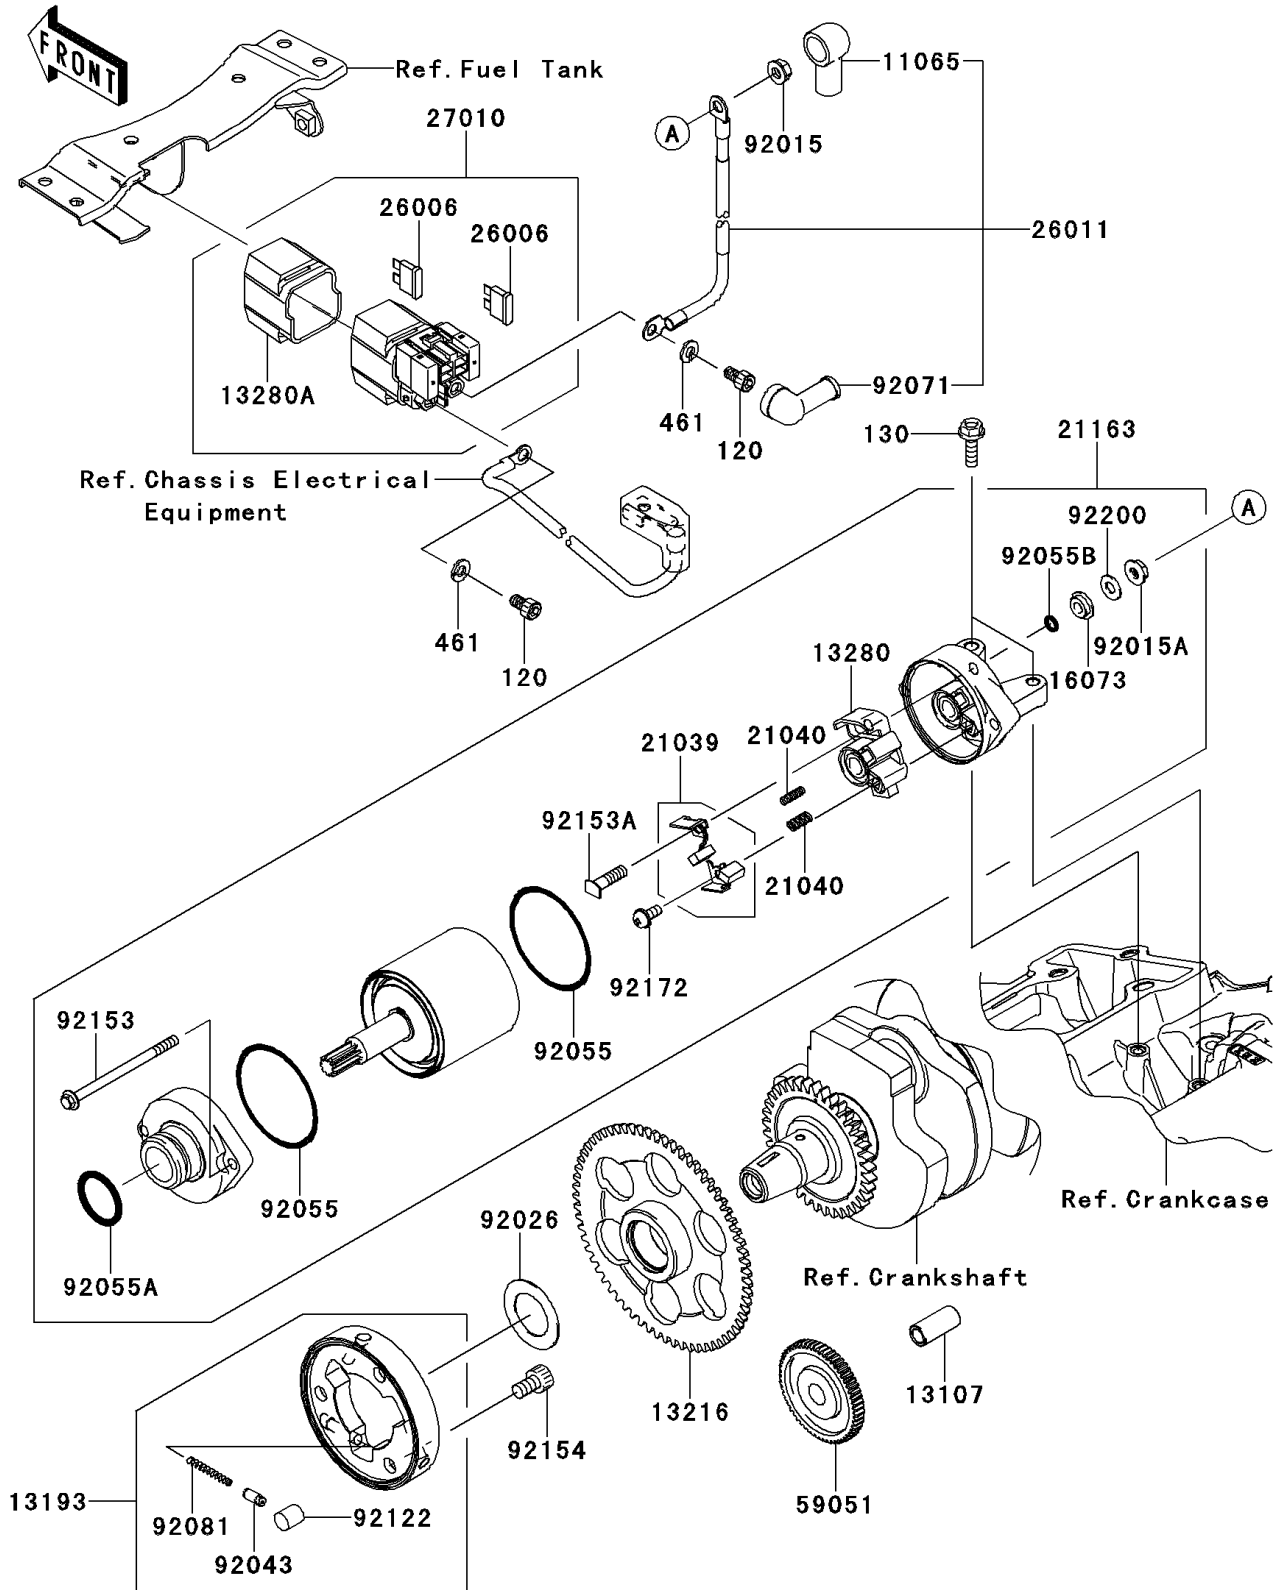

2014 Ninja® 300 SE PARTS DIAGRAM

Starter Motor

E1840

2014 Ninja® 300 SE PARTS LIST

Starter Motor

ITEM NAME	PART NUMBER	QUANTITY
BOLT-SOCKET,6X10 (Ref # 120)	120CB0610	1
BOLT-FLANGED,6X20 (Ref # 130)	130BA0620	1
WASHER-SPRING,6MM (Ref # 461)	461DA0600	1
CAP (Ref # 11065)	11065-0213	1
SHAFT,7.8X12X26.5 (Ref # 13107)	13107-0743	1
CLUTCH-ASSY-ONEWAY (Ref # 13193)	13193-1002	1
GEAR-COMP,ONEWAY CLUTCH,65T (Ref # 13216)	13216-0880	1
HOLDER (Ref # 13280)	13280-0261	1
HOLDER (Ref # 13280A)	13280-0301	1
INSULATOR (Ref # 16073)	16073-0053	1
BRUSH,CARBON SET (Ref # 21039)	21039-0005	1
SPRING-BRUSH (Ref # 21040)	21040-0003	1
STARTER-ELECTRIC (Ref # 21163)	21163-0717	1
FUSE,BLADE,30A,GREEN (Ref # 26006)	26006-1006	1
WIRE-LEAD,STARTER (Ref # 26011)	26011-0808	1
SWITCH,MAGNETIC (Ref # 27010)	27010-0099	1
GEAR-SPUR,IDLER (Ref # 59051)	59051-0722	1
NUT,FLANGED,6MM (Ref # 92015)	92015-1367	1
NUT,STARTER MOTOR (Ref # 92015A)	92015-1476	1
SPACER,25.2X40X1.0 (Ref # 92026)	92026-0153	1
PIN (Ref # 92043)	92043-132	1
RING-O (Ref # 92055)	92055-0136	1
RING-O (Ref # 92055A)	92055-1276	1
RING-O,4.5X2.0 (Ref # 92055B)	92055-1370	1
GROMMET (Ref # 92071)	92071-0705	1
SPRING,COIL (Ref # 92081)	92081-159	1
ROLLER (Ref # 92122)	92122-006	1
BOLT,SET (Ref # 92153)	92153-1851	1
BOLT (Ref # 92153A)	92153-1866	1

2014 Ninja® 300 SE PARTS LIST

Starter Motor

ITEM NAME	PART NUMBER	QUANTITY
BOLT, SOCKET, 8X13 (Ref # 92154)	92154-0175	1
SCREW (Ref # 92172)	92172-0334	1
WASHER (Ref # 92200)	92200-0386	1