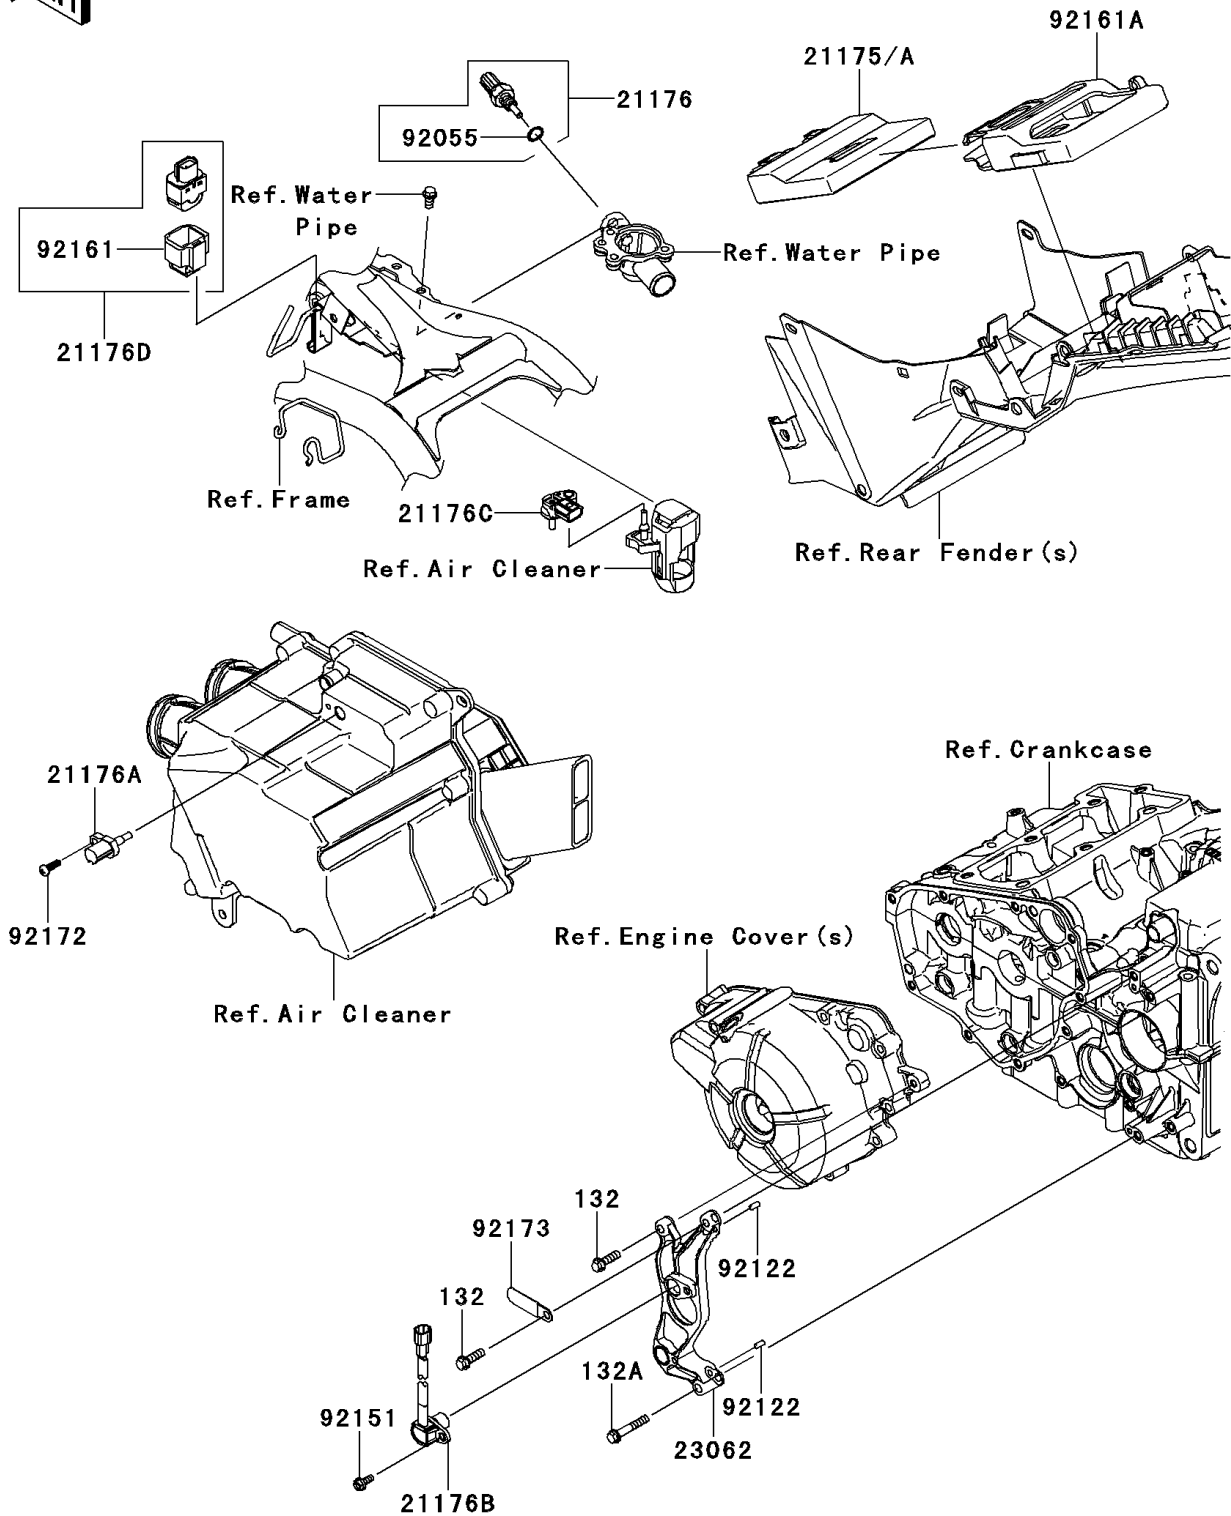

2014 Ninja® 300 SE PARTS DIAGRAM

Fuel Injection

E1530

2014 Ninja® 300 SE PARTS LIST

Fuel Injection

ITEM NAME	PART NUMBER	QUANTITY
BOLT-FLANGED-SMALL,6X20 (Ref # 132)	132BA0620	1
BOLT-FLANGED-SMALL,6X35 (Ref # 132A)	132BA0635	1
SENSOR,WATER TEMP (Ref # 21176)	21176-0009	1
SENSOR,AIR TEMPERATURE (Ref # 21176A)	21176-0048	1
SENSOR,SPEED (Ref # 21176B)	21176-0065	1
SENSOR,PRESSURE (Ref # 21176C)	21176-0111	1
SENSOR,VEHICLE-DOWN (Ref # 21176D)	21176-0704	1
BRACKET-COMP (Ref # 23062)	23062-0741	1
RING-O,9.5X1.9 (Ref # 92055)	92055-0016	1
ROLLER,4X8 (Ref # 92122)	92122-0557	1
BOLT,FLANGED,5X12 (Ref # 92151)	92151-1305	1
DAMPER (Ref # 92161)	92161-0951	1
DAMPER,ECU (Ref # 92161A)	92161-1426	1
SCREW,TAPPING,5X16 (Ref # 92172)	92172-0790	1
CLAMP,L=45 (Ref # 92173)	92173-0194	1
CONTROL UNIT-ELECTRONIC (Ref # 21175)	21175-0793	1
CONTROL UNIT-ELECTRONIC (Ref # 21175A)	21175-0897	1