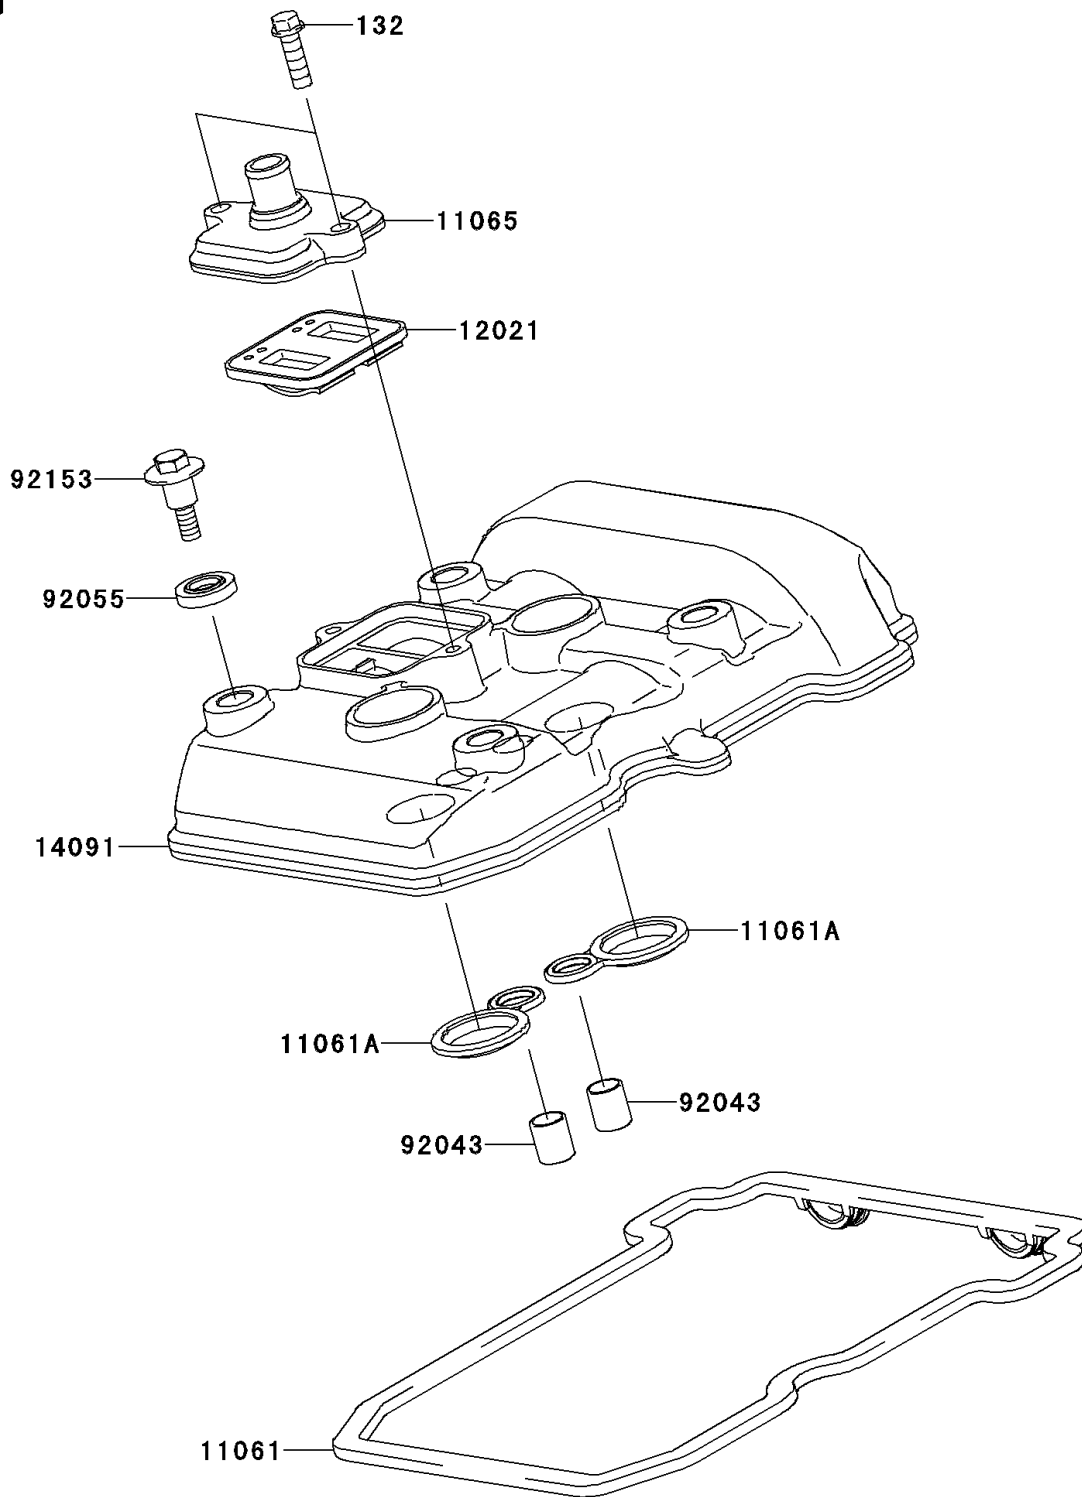

## 2014 Ninja® 300 SE PARTS DIAGRAM

Cylinder Head Cover

E1112

## 2014 Ninja® 300 SE PARTS LIST

Cylinder Head Cover

ITEM NAME	PART NUMBER	QUANTITY
BOLT-FLANGED-SMALL,6X20 (Ref # 132)	132BA0620	1
GASKET,CYLINDER HEAD COVER (Ref # 11061)	11061-0282	1
GASKET,PLUG HOLE (Ref # 11061A)	11061-0283	1
CAP (Ref # 11065)	11065-0349	1
VALVE-ASSY-REED (Ref # 12021)	12021-0708	1
COVER,CYLINDER HEAD (Ref # 14091)	14091-0724	1
PIN,10.1X12X14 (Ref # 92043)	92043-4009	1
RING-O,HEAD COVER BOLT (Ref # 92055)	92055-0195	1
BOLT,HEAD COVER (Ref # 92153)	92153-0793	1