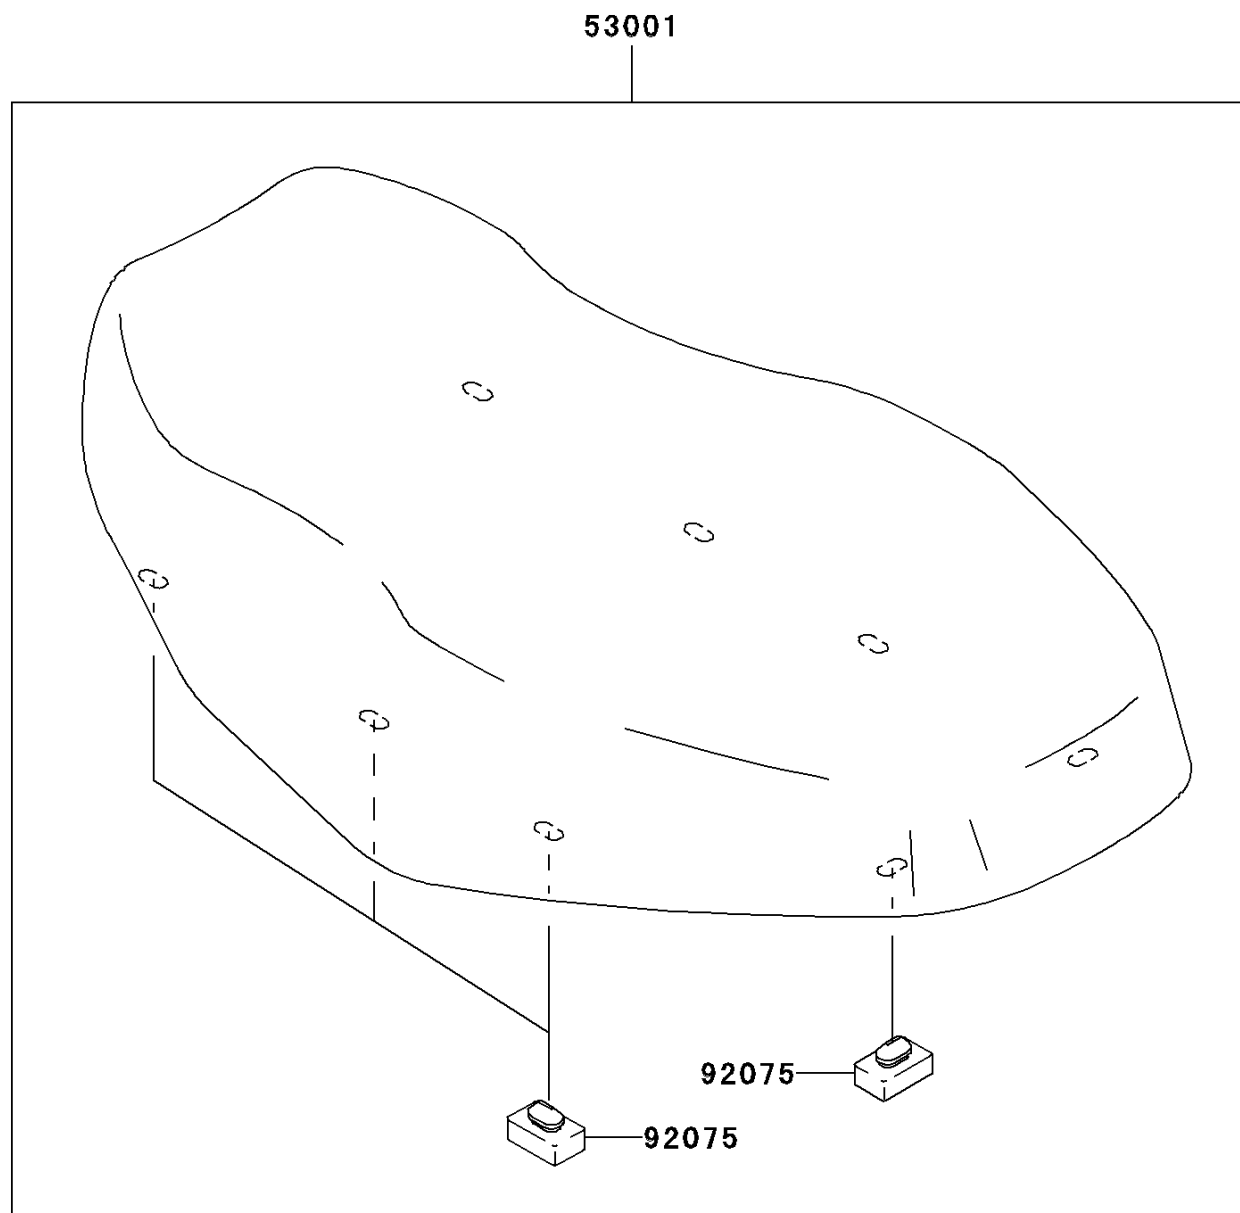

2006 Prairie® 360 PARTS DIAGRAM

Seat

F2510

2006 Prairie® 360 PARTS LIST

Seat

ITEM NAME	PART NUMBER	QUANTITY
SEAT-ASSY,BLACK (Ref # 53001)	53001-7503-MA	1
DAMPER (Ref # 92075)	92075-099	1