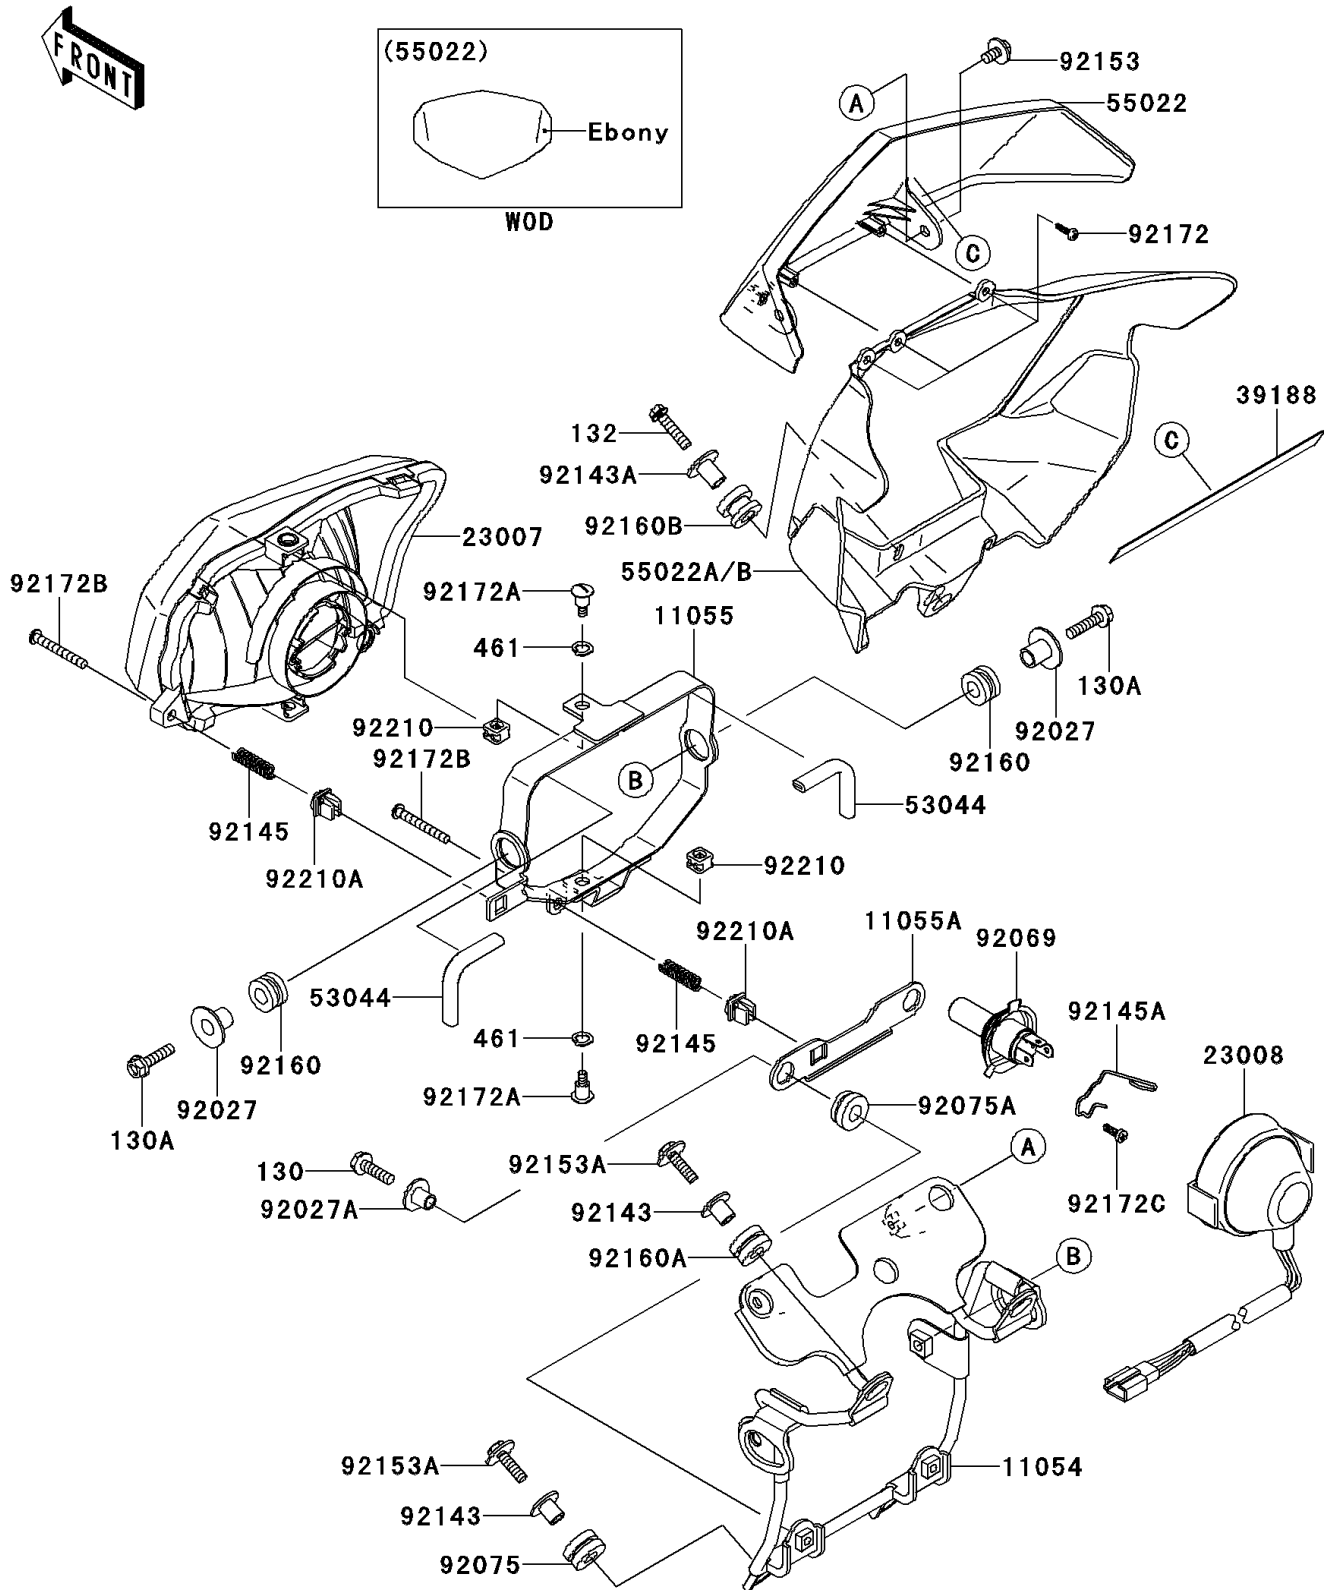

2014 KLX[®]250S PARTS DIAGRAM

Headlight(s)

F2710

2014 KLX[®]250S PARTS LIST

Headlight(s)

ITEM NAME	PART NUMBER	QUANTITY
BOLT-FLANGED,6X22 (Ref # 130)	130BB0622	1
BOLT-FLANGED,8X25 (Ref # 130A)	130BB0825	1
BRACKET,HEAD LAMP&METER (Ref # 11054)	11054-1692	1
BRACKET,HEAD LAMP (Ref # 11055)	11055-0381	1
BRACKET,HEAD LAMP (Ref # 11055A)	11055-0382	1
LENS-COMP,HEAD LAMP (Ref # 23007)	23007-0109	1
SOCKET-ASSY,HEAD LAMP (Ref # 23008)	23008-0089	1
TAPE (Ref # 39188)	39188-0011	1
TRIM,L=90 (Ref # 53044)	53044-0033	1
COVER-HEAD LAMP,UPP,EBONY (Ref # 55022)	55022-0044-6C	1
COVER-HEAD LAMP,LWR,L.GREEN (Ref # 55022A)	55022-0052-290	1
COVER-HEAD LAMP,LWR,EBONY (Ref # 55022B)	55022-0052-6C	1
COLLAR,L=14 (Ref # 92027)	92027-1134	1
COLLAR,FLANGED,L=12.1,BLACK (Ref # 92027A)	92027-1651	1
BULB,12V 60/55W,H4 (Ref # 92069)	92069-0050	1
DAMPER (Ref # 92075)	92075-209	1
DAMPER (Ref # 92075A)	92075-277	1
COLLAR (Ref # 92143)	92143-1353	1
COLLAR (Ref # 92143A)	92143-1960	1
SPRING,FOCUS ADJUSTING (Ref # 92145)	92145-0565	1
SPRING (Ref # 92145A)	92145-0753	1
BOLT,6X12 (Ref # 92153)	92153-0503	1
BOLT,UPSET-WP,6X22 (Ref # 92153A)	92153-0640	1
DAMPER (Ref # 92160)	92160-1007	1
DAMPER (Ref # 92160A)	92160-1167	1
DAMPER (Ref # 92160B)	92160-1615	1
SCREW,TAPPING,4X12 (Ref # 92172)	92172-0233	1
SCREW,5X16.7 (Ref # 92172A)	92172-0345	1
SCREW,5X45 (Ref # 92172B)	92172-0346	1

2014 KLX®250S PARTS LIST

Headlight(s)

ITEM NAME	PART NUMBER	QUANTITY
SCREW (Ref # 92172C)	92172-0456	1
NUT,PLASTIC (Ref # 92210)	92210-0426	1
NUT,5MM (Ref # 92210A)	92210-0427	1
BOLT-FLANGED-SMALL,6X25 (Ref # 132)	132BB0625	1
WASHER-SPRING,8MM (Ref # 461)	461DA0800	1