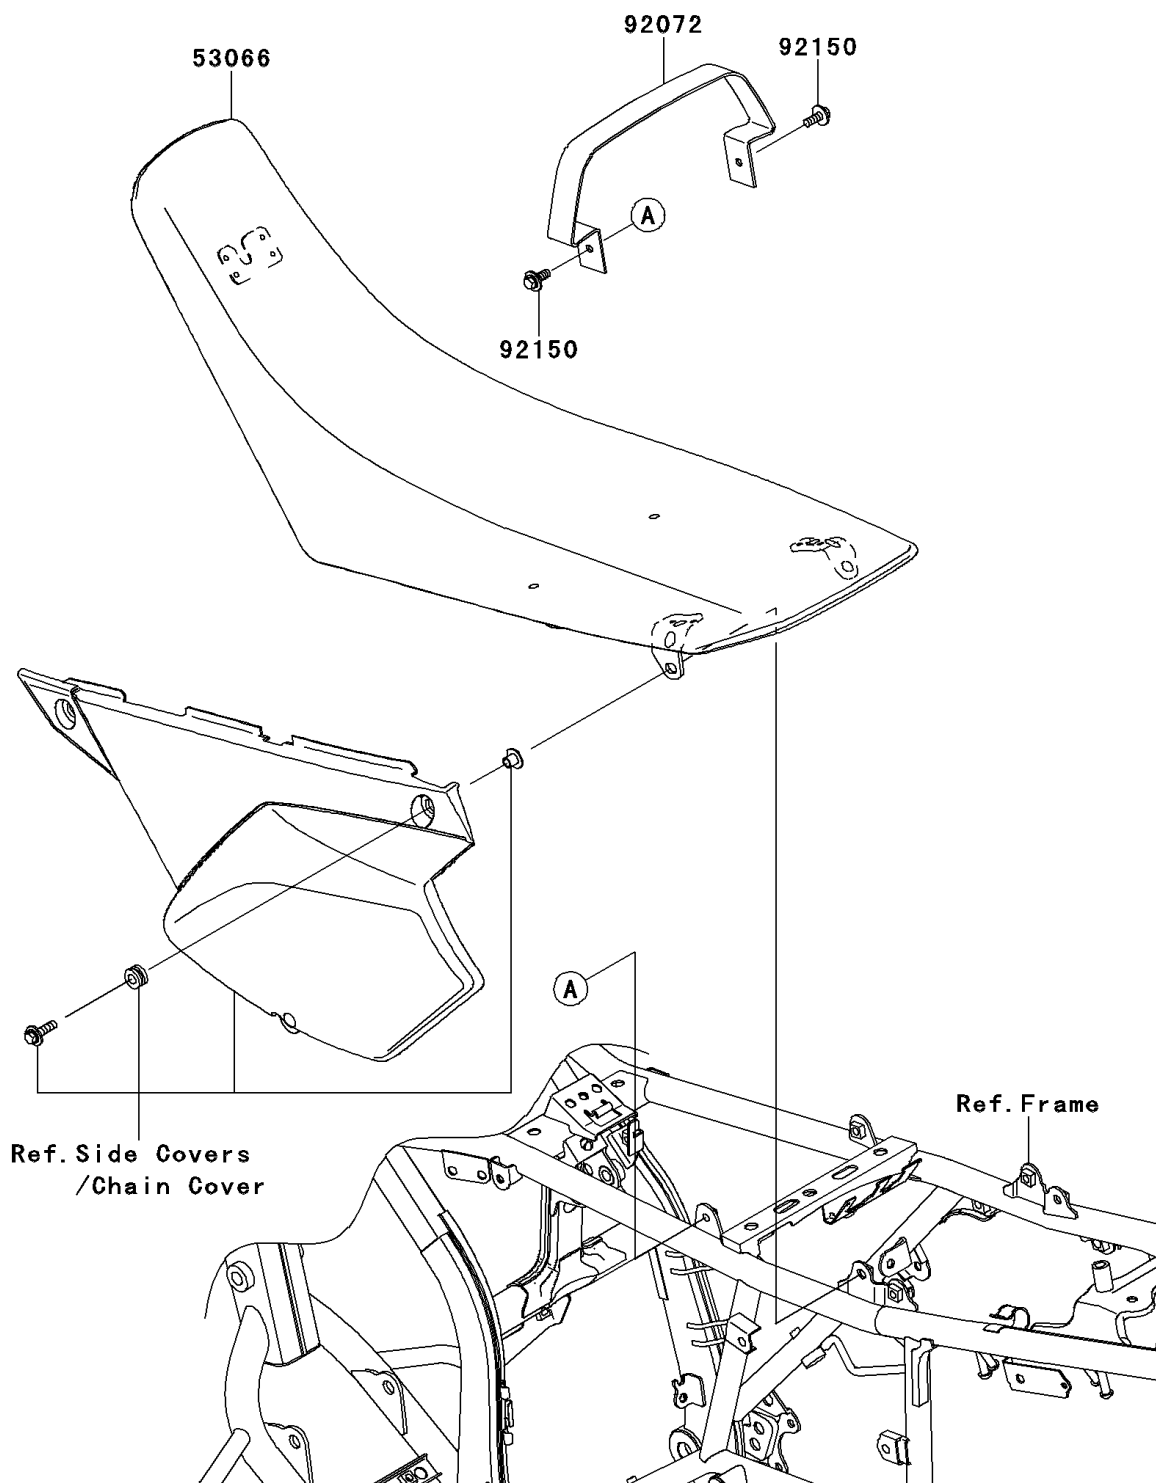

2014 KLX[®]250S PARTS DIAGRAM

Seat

F2510

2014 KLX®250S PARTS LIST

Seat

ITEM NAME	PART NUMBER	QUANTITY
SEAT-ASSY,DUAL,BLACK (Ref # 53066)	53066-0221-MA	1
BAND,SEAT,BLACK (Ref # 92072)	92072-0130-MA	1
BOLT,FLANGED,6X16 (Ref # 92150)	92150-1506	1