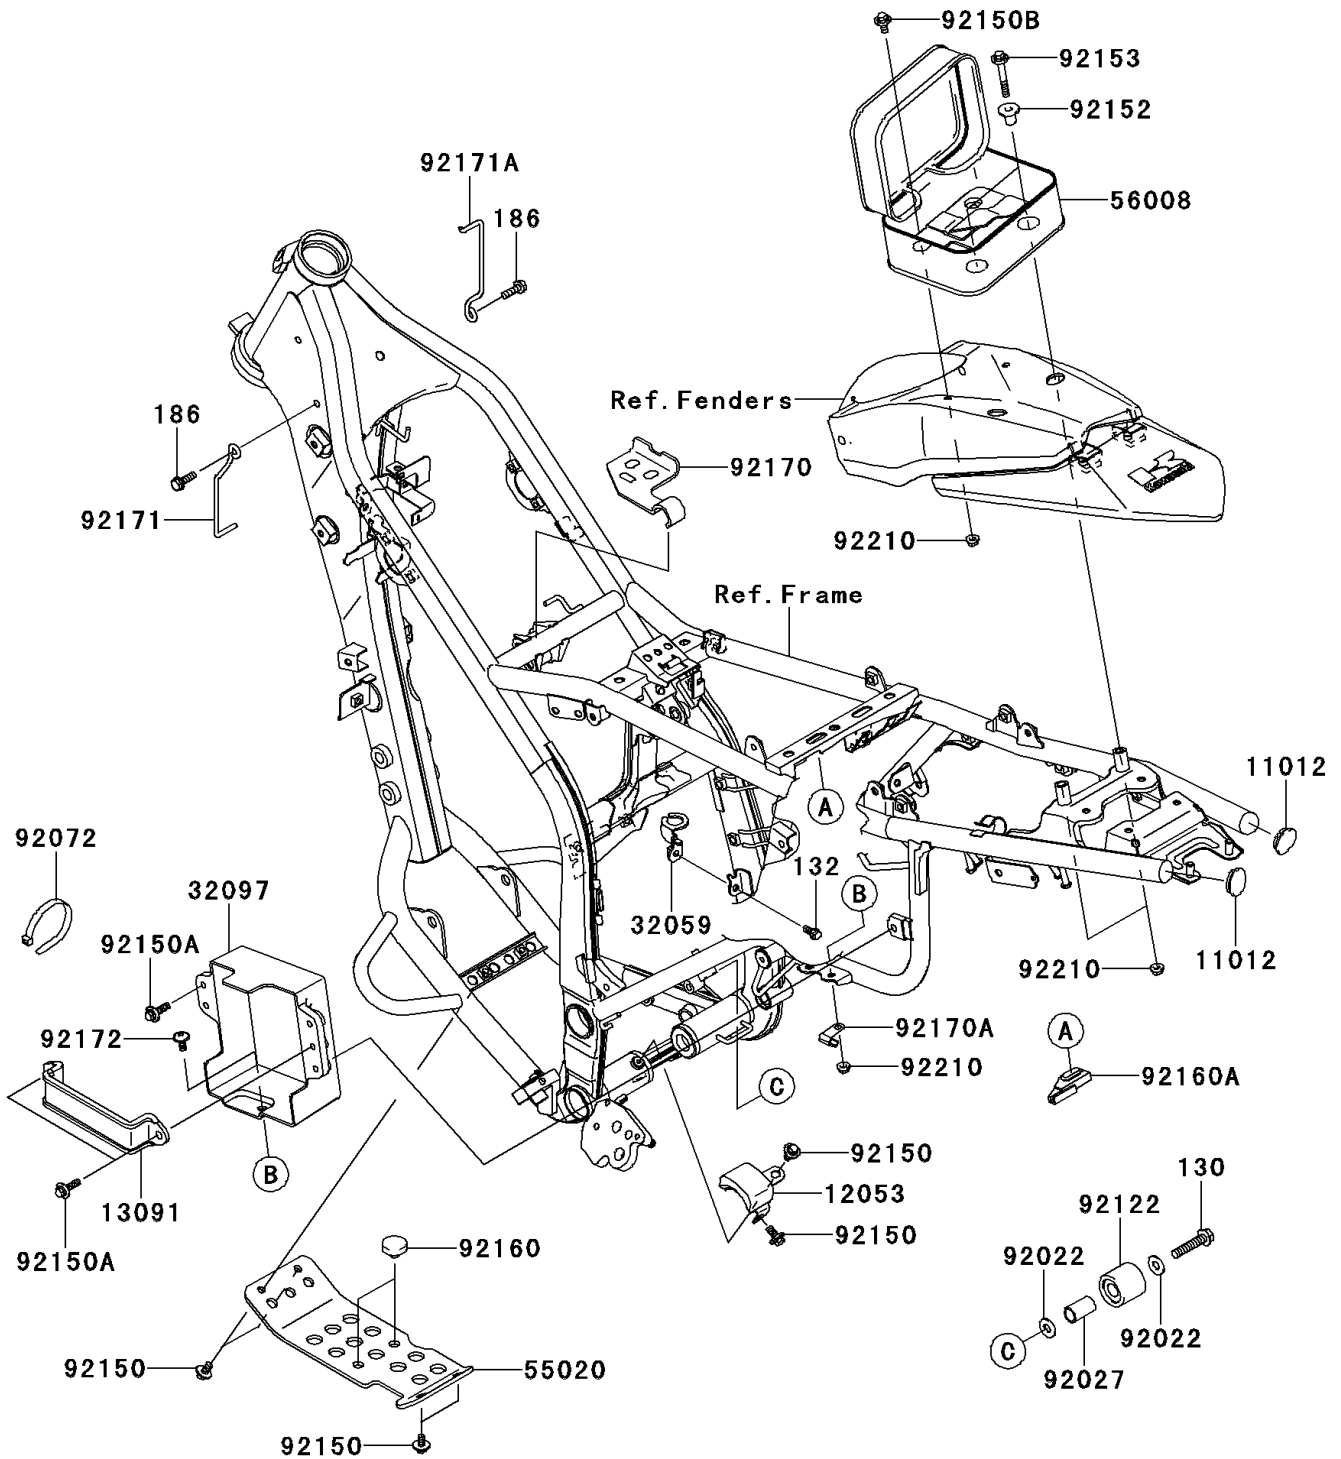

2014 KLX[®]250S PARTS DIAGRAM

Frame Fittings

F2131

2014 KLX®250S PARTS LIST

Frame Fittings

ITEM NAME	PART NUMBER	QUANTITY
BOLT-FLANGED,8X40 (Ref # 130)	130BA0840	1
BOLT-FLANGED-SMALL,6X12 (Ref # 132)	132BB0612	1
BOLT-UPSET-WP,6X20 (Ref # 186)	186BA0620	1
CAP (Ref # 11012)	11012-1369	1
GUIDE-CHAIN (Ref # 12053)	12053-0001	1
HOLDER (Ref # 13091)	13091-1875	1
BRACKET-SWITCH,BRAKE (Ref # 32059)	32059-1117	1
CASE-BATTERY (Ref # 32097)	32097-0001	1
GUARD,ENGINE (Ref # 55020)	55020-1456	1
BAG,TOOL,BLACK (Ref # 56008)	56008-0037-MA	1
WASHER,8.5X20X1.6 (Ref # 92022)	92022-1561	1
COLLAR,CHAIN ROLLER (Ref # 92027)	92027-1670	1
BAND,L=140 (Ref # 92072)	92072-1293	1
ROLLER,CHAIN GUIDE (Ref # 92122)	92122-1153	1
BOLT,6X12 (Ref # 92150)	92150-1435	1
BOLT,FLANGED,6X22 (Ref # 92150A)	92150-1481	1
BOLT,FLANGED,6X16 (Ref # 92150B)	92150-1506	1
COLLAR (Ref # 92152)	92152-0604	1
BOLT,6X45 (Ref # 92153)	92153-0003	1
DAMPER (Ref # 92160)	92160-1396	1
DAMPER (Ref # 92160A)	92160-1565	1
CLAMP,HARNESS (Ref # 92170)	92170-1423	1
CLAMP,HARNESS (Ref # 92170A)	92170-1900	1
CLAMP,HARNESS,LH (Ref # 92171)	92171-1775	1
CLAMP,HARNESS,RH (Ref # 92171A)	92171-1907	1
SCREW,6X14 (Ref # 92172)	92172-0004	1
NUT,FLANGED,6MM (Ref # 92210)	92210-0630	1