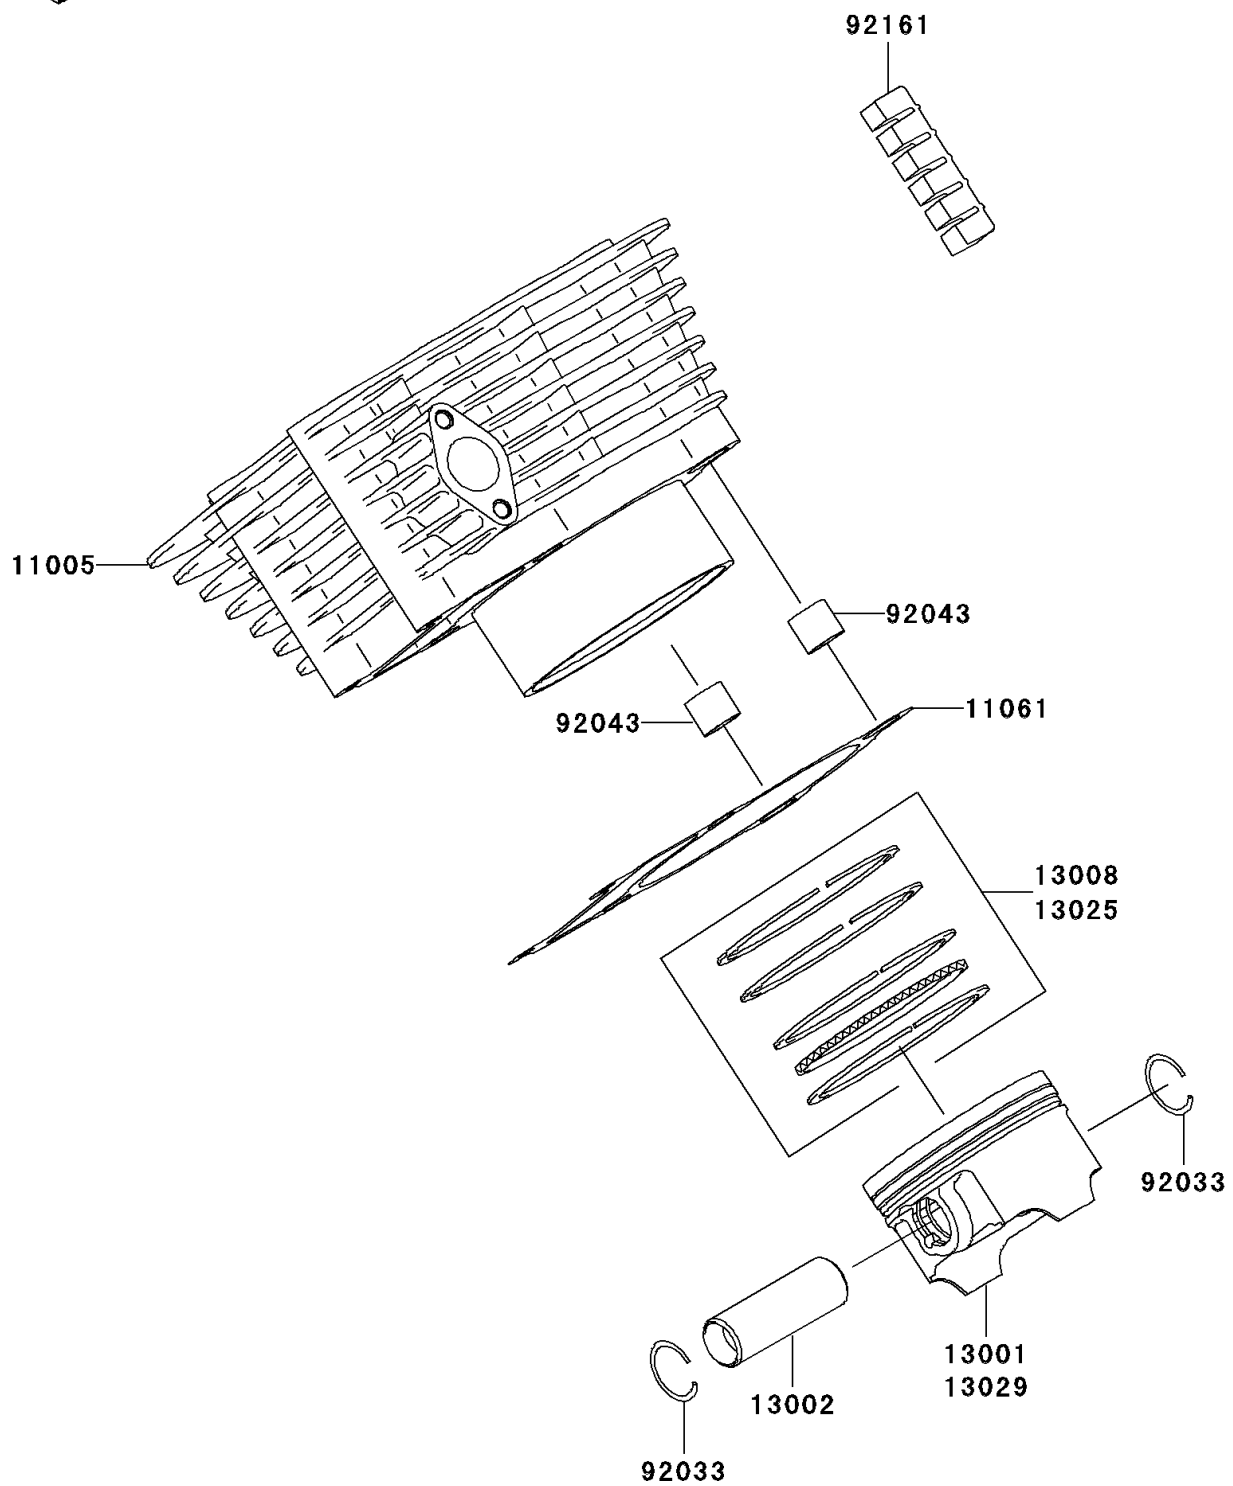

## 2006 Prairie® 360 PARTS DIAGRAM

Cylinder/Piston(s)

E1120

## 2006 Prairie® 360 PARTS LIST

Cylinder/Piston(s)

ITEM NAME	PART NUMBER	QUANTITY
CYLINDER-ENGINE (Ref # 11005)	11005-1980	1
GASKET,CYLINDER BASE (Ref # 11061)	11061-1085	1
PISTON-ENGINE (Ref # 13001)	13001-1652	1
PIN-PISTON (Ref # 13002)	13002-1060	1
RING-SET-PISTON (Ref # 13008)	13008-1214	1
RING-SET-PISTON L,O/S 0.50 (Ref # 13025)	13025-0002	1
PISTON-ENGINE L,O/S 0.50 (Ref # 13029)	13029-0002	1
RING-SNAP (Ref # 92033)	92033-1207	1
PIN,13X16X14 (Ref # 92043)	92043-1608	1
DAMPER,CYLINDER (Ref # 92161)	92161-1312	1