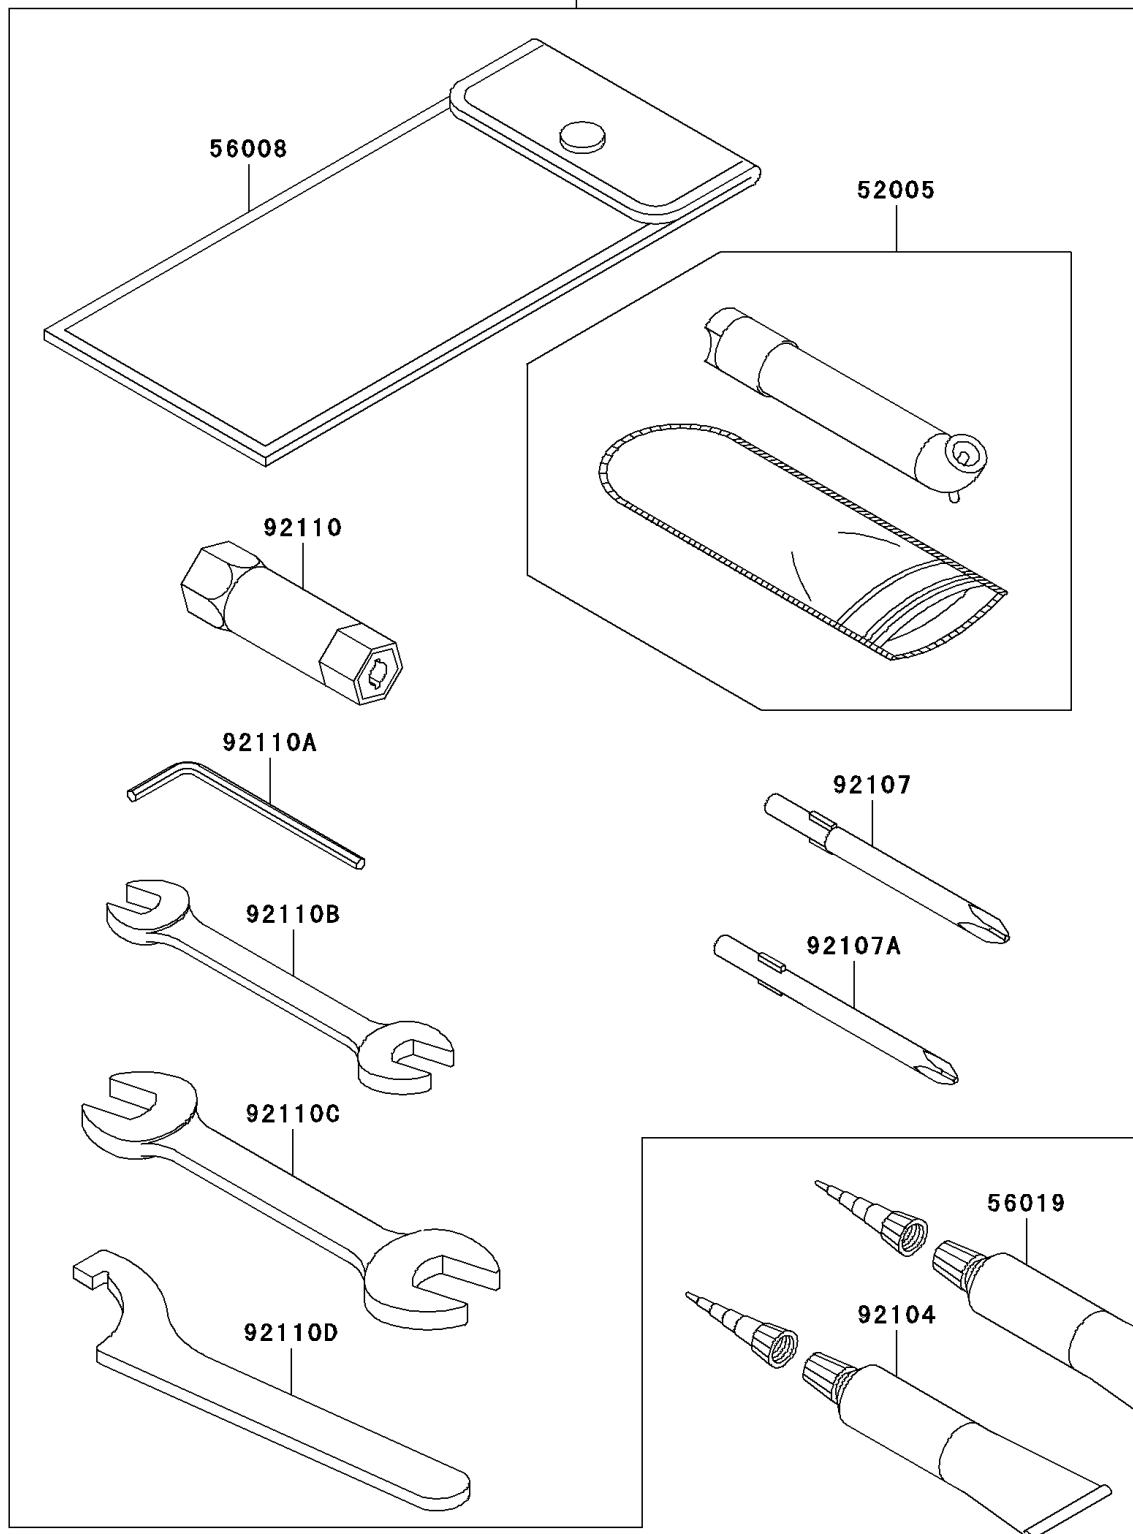

2006 Prairie® 360 4x4 PARTS DIAGRAM

Owner's Tools

56007

F2810

2006 Prairie® 360 4x4 PARTS LIST

Owner's Tools

| ITEM NAME | PART NUMBER | QUANTITY |
|---|-------------|----------|
| GAUGE,AIR (Ref # 52005) | 52005-1082 | 1 |
| TOOL-KIT (Ref # 56007) | 56007-1497 | 1 |
| BAG,TOOL (Ref # 56008) | 56008-1007 | 1 |
| GASKET-LIQUID,TB1211,WHITE (Ref # 56019) | 56019-120 | 1 |
| GASKET-LIQUID,TB1215,GRAY (Ref # 92104) | 92104-1065 | 1 |
| TOOL-DRIVER,#3PHILLIPS (Ref # 92107) | 92107-005 | 1 |
| TOOL-DRIVER,#2PHILLIPS (Ref # 92107A) | 92107-1053 | 1 |
| TOOL-WRENCH,BOX,18MM (Ref # 92110) | 92110-1109 | 1 |
| TOOL-WRENCH,ALLEN,3MM (Ref # 92110A) | 92110-1140 | 1 |
| TOOL-WRENCH,OPEN END,10X12 (Ref # 92110B) | 92110-1152 | 1 |
| TOOL-WRENCH,OPEN END,14X17 (Ref # 92110C) | 92110-1153 | 1 |
| TOOL-WRENCH,HOOK (Ref # 92110D) | 92110-1173 | 1 |