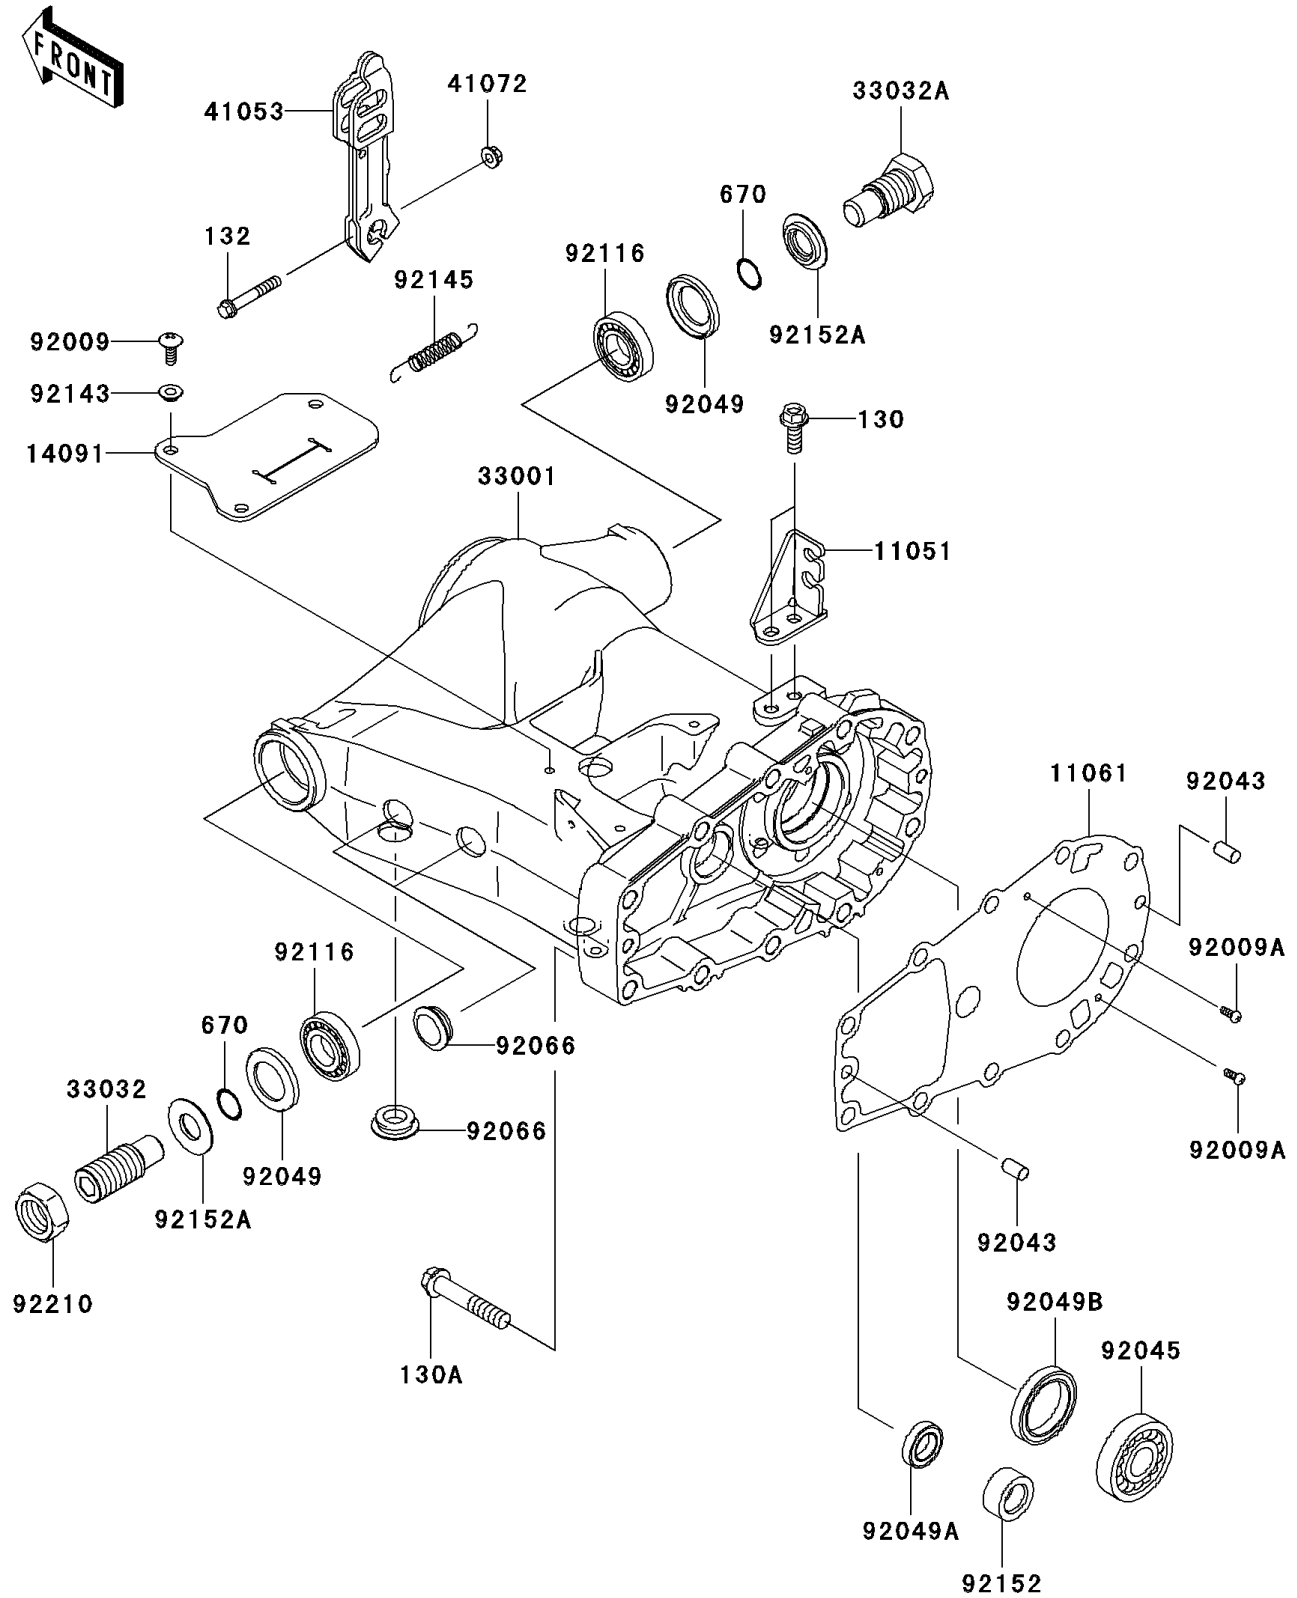

2006 Prairie® 360 4x4 PARTS DIAGRAM

Swingarm

F2141

2006 Prairie® 360 4x4 PARTS LIST

Swingarm

ITEM NAME	PART NUMBER	QUANTITY
BOLT-FLANGED,8X22 (Ref # 130)	130BB0822	1
BOLT-FLANGED,10X55 (Ref # 130A)	130CA1055	1
BOLT-FLANGED-SMALL,6X40 (Ref # 132)	132BA0640	1
O RING,16MM (Ref # 670)	670B2016	1
BRACKET,CABLE (Ref # 11051)	11051-1762	1
GASKET,SWING ARM (Ref # 11061)	11061-1065	1
COVER (Ref # 14091)	14091-7508	1
ARM-COMP-SWING (Ref # 33001)	33001-7502	1
SHAFT-SWING ARM,LEFT SIDE (Ref # 33032)	33032-1197	1
SHAFT-SWING ARM,RIGHT SIDE (Ref # 33032A)	33032-1200	1
LEVER-BRAKE CAM (Ref # 41053)	41053-1094	1
NUT,6MM (Ref # 41072)	41072-007	1
SCREW,TAPPING,6X16 (Ref # 92009)	92009-1166	1
SCREW,4X10 (Ref # 92009A)	92009-1936	1
PIN,8X14 (Ref # 92043)	92043-1567	1
BEARING-BALL,TMBO/28C3 (Ref # 92045)	92045-0093	1
SEAL-OIL,26406 (Ref # 92049)	92049-1030	1
SEAL-OIL,TC17X28X6 (Ref # 92049A)	92049-1537	1
SEAL-OIL,HTC35X48X7 (Ref # 92049B)	92049-1538	1
PLUG (Ref # 92066)	92066-1534	1
BEARING-ROLLER,4T30203E1 (Ref # 92116)	92116-1001	1
COLLAR (Ref # 92143)	92143-1331	1
SPRING,BRAKE LEVER RETURN (Ref # 92145)	92145-1313	1
COLLAR (Ref # 92152)	92152-1240	1
COLLAR (Ref # 92152A)	92152-1356	1
NUT,22MM (Ref # 92210)	92210-0190	1