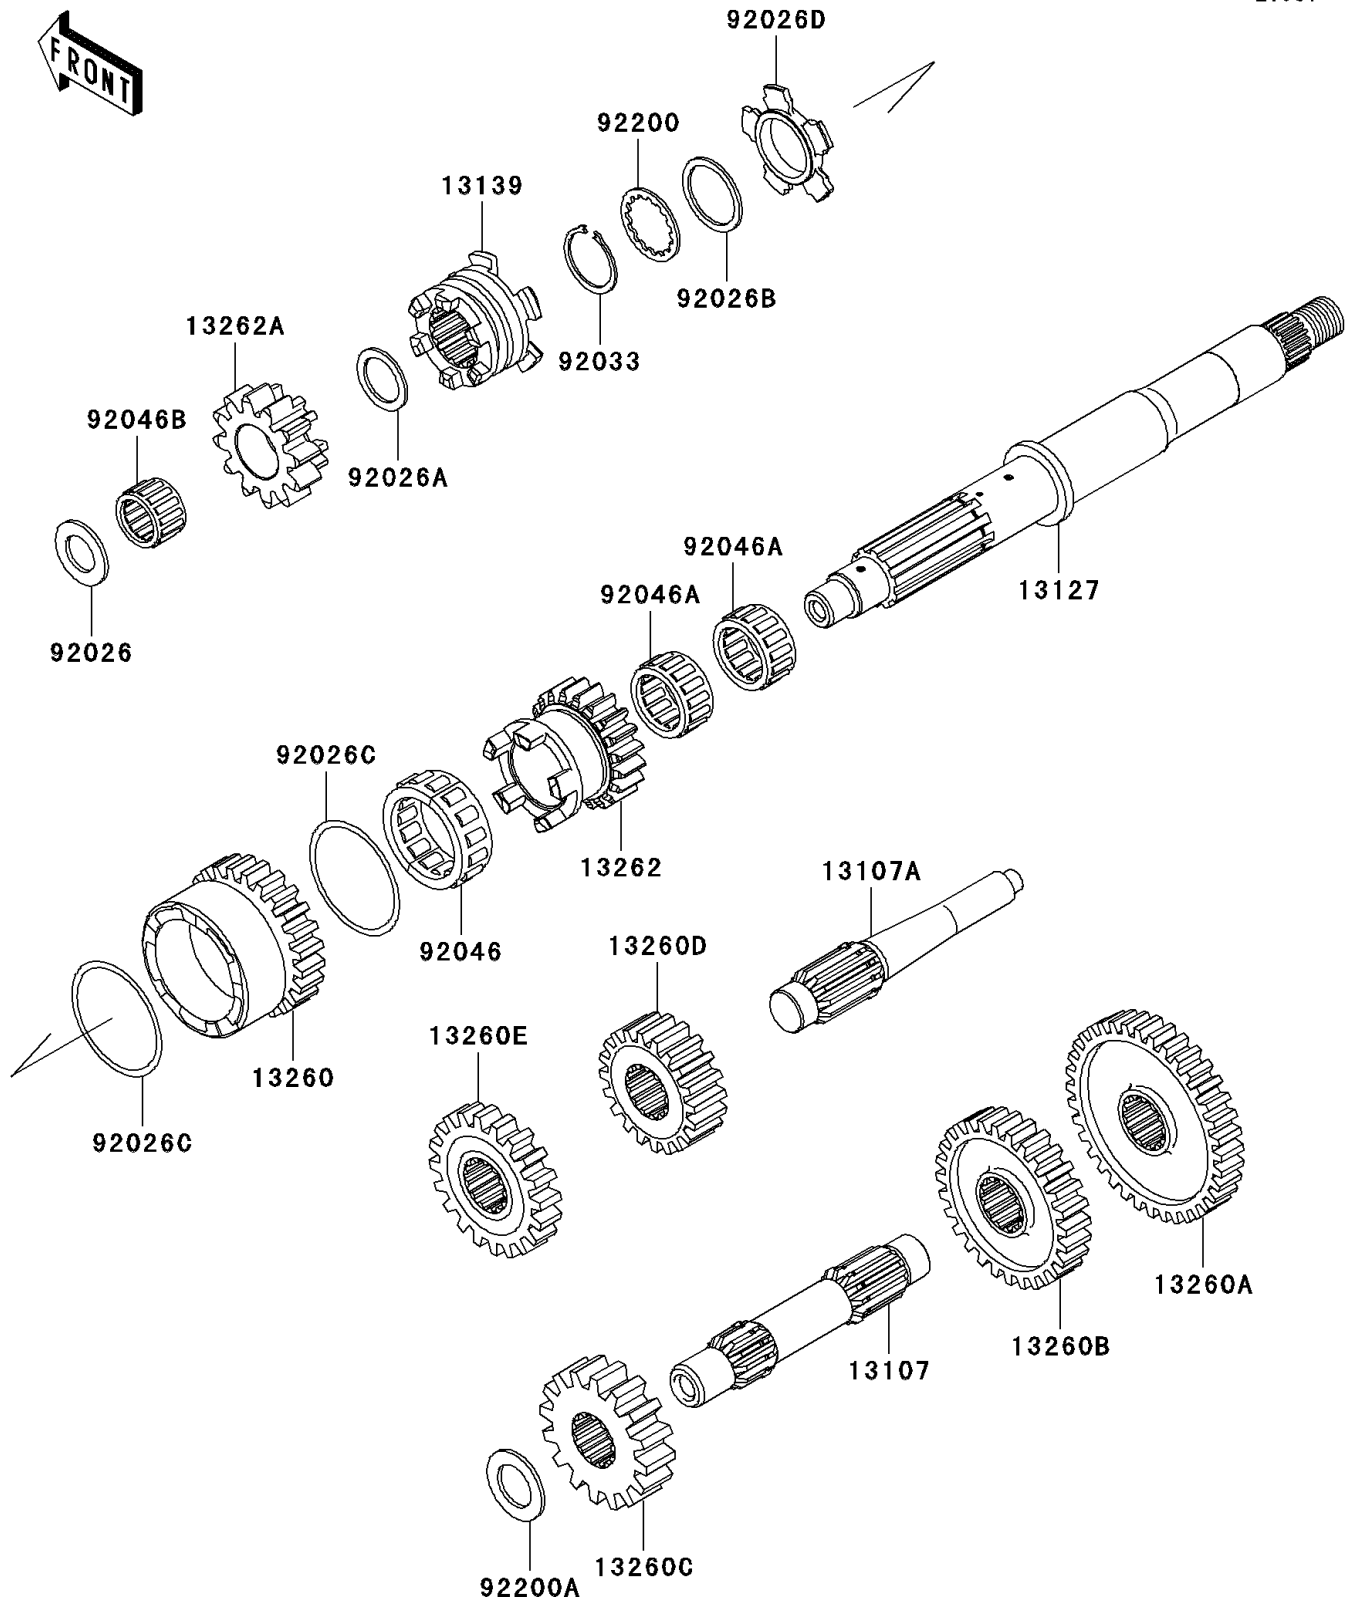

2006 Prairie® 360 4x4 PARTS DIAGRAM

Transmission

E1361

2006 Prairie® 360 4x4 PARTS LIST

Transmission

ITEM NAME	PART NUMBER	QUANTITY
SHAFT,COUNTER (Ref # 13107)	13107-0113	1
SHAFT,REVERSE,IDLE (Ref # 13107A)	13107-1437	1
SHAFT-TRANSMISSION INPUT (Ref # 13127)	13127-1304	1
SHIFTER (Ref # 13139)	13139-0003	1
GEAR,INPUT HIGH,26T (Ref # 13260)	13260-1867	1
GEAR,DRIVEN LOW,36T (Ref # 13260A)	13260-1869	1
GEAR,DRIVEN HIGH,30T (Ref # 13260B)	13260-1870	1
GEAR,OUTPUT DRIVE,18T (Ref # 13260C)	13260-1871	1
GEAR,OUTPUT REVERSE,16T (Ref # 13260D)	13260-1872	1
GEAR,DRIVEN REVERSE,16T (Ref # 13260E)	13260-1873	1
GEAR,INPUT LOW,20T (Ref # 13262)	13262-0234	1
GEAR,INPUT REVERSE,12T (Ref # 13262A)	13262-0235	1
SPACER,17.3X30X2.0 (Ref # 92026)	92026-1415	1
SPACER,21.2X29X1.6 (Ref # 92026A)	92026-1568	1
SPACER,28.2X34.5X1.6 (Ref # 92026B)	92026-1587	1
SPACER,48.2X54.3X1.0 (Ref # 92026C)	92026-1599	1
SPACER,HI&LOW (Ref # 92026D)	92026-1600	1
RING-SNAP,25.9X30.6X1.2 (Ref # 92033)	92033-1037	1
BEARING-NEEDLE,HIGH GEAR (Ref # 92046)	92046-1276	1
BEARING-NEEDLE,FWF-283317 (Ref # 92046A)	92046-1278	1
BEARING-NEEDLE,REVERSE GEAR (Ref # 92046B)	92046-1279	1
WASHER,28.5X34.0X1.5 (Ref # 92200)	92200-1240	1
WASHER,20.3X33X2.0 (Ref # 92200A)	92200-1351	1