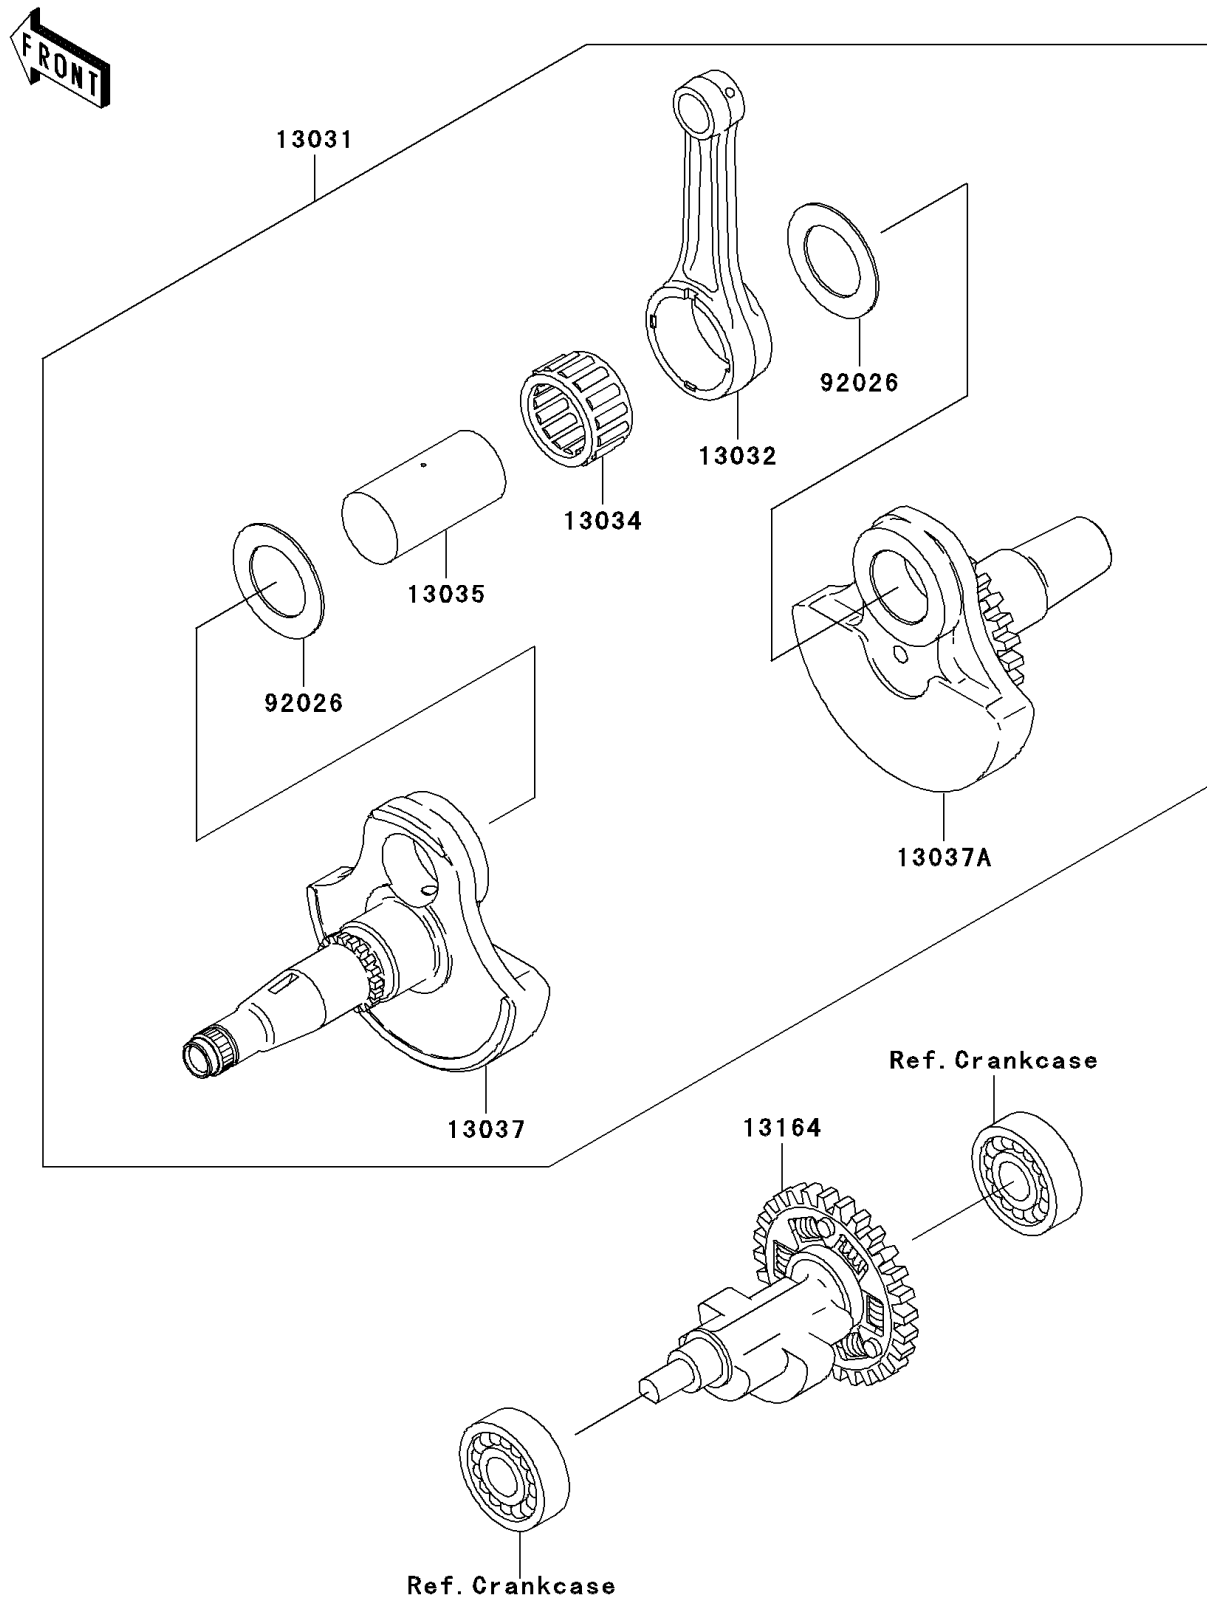

2006 Prairie® 360 4x4 PARTS DIAGRAM

Crankshaft

E1321

2006 Prairie® 360 4x4 PARTS LIST

Crankshaft

ITEM NAME	PART NUMBER	QUANTITY
CRANKSHAFT-COMP (Ref # 13031)	13031-1489	1
ROD-CONNECTING,NG (Ref # 13032)	13032-1276	1
BEARING-BIG END,B4 (Ref # 13034)	13034-1110	1
PIN-CRANK,GREEN (Ref # 13035)	13035-1091	1
CRANKSHAFT,LH (Ref # 13037)	13037-1644	1
CRANKSHAFT,RH (Ref # 13037A)	13037-1667	1
BALANCER-COMP (Ref # 13164)	13164-1013	1
SPACER,34X54X1.5 (Ref # 92026)	92026-1595	1