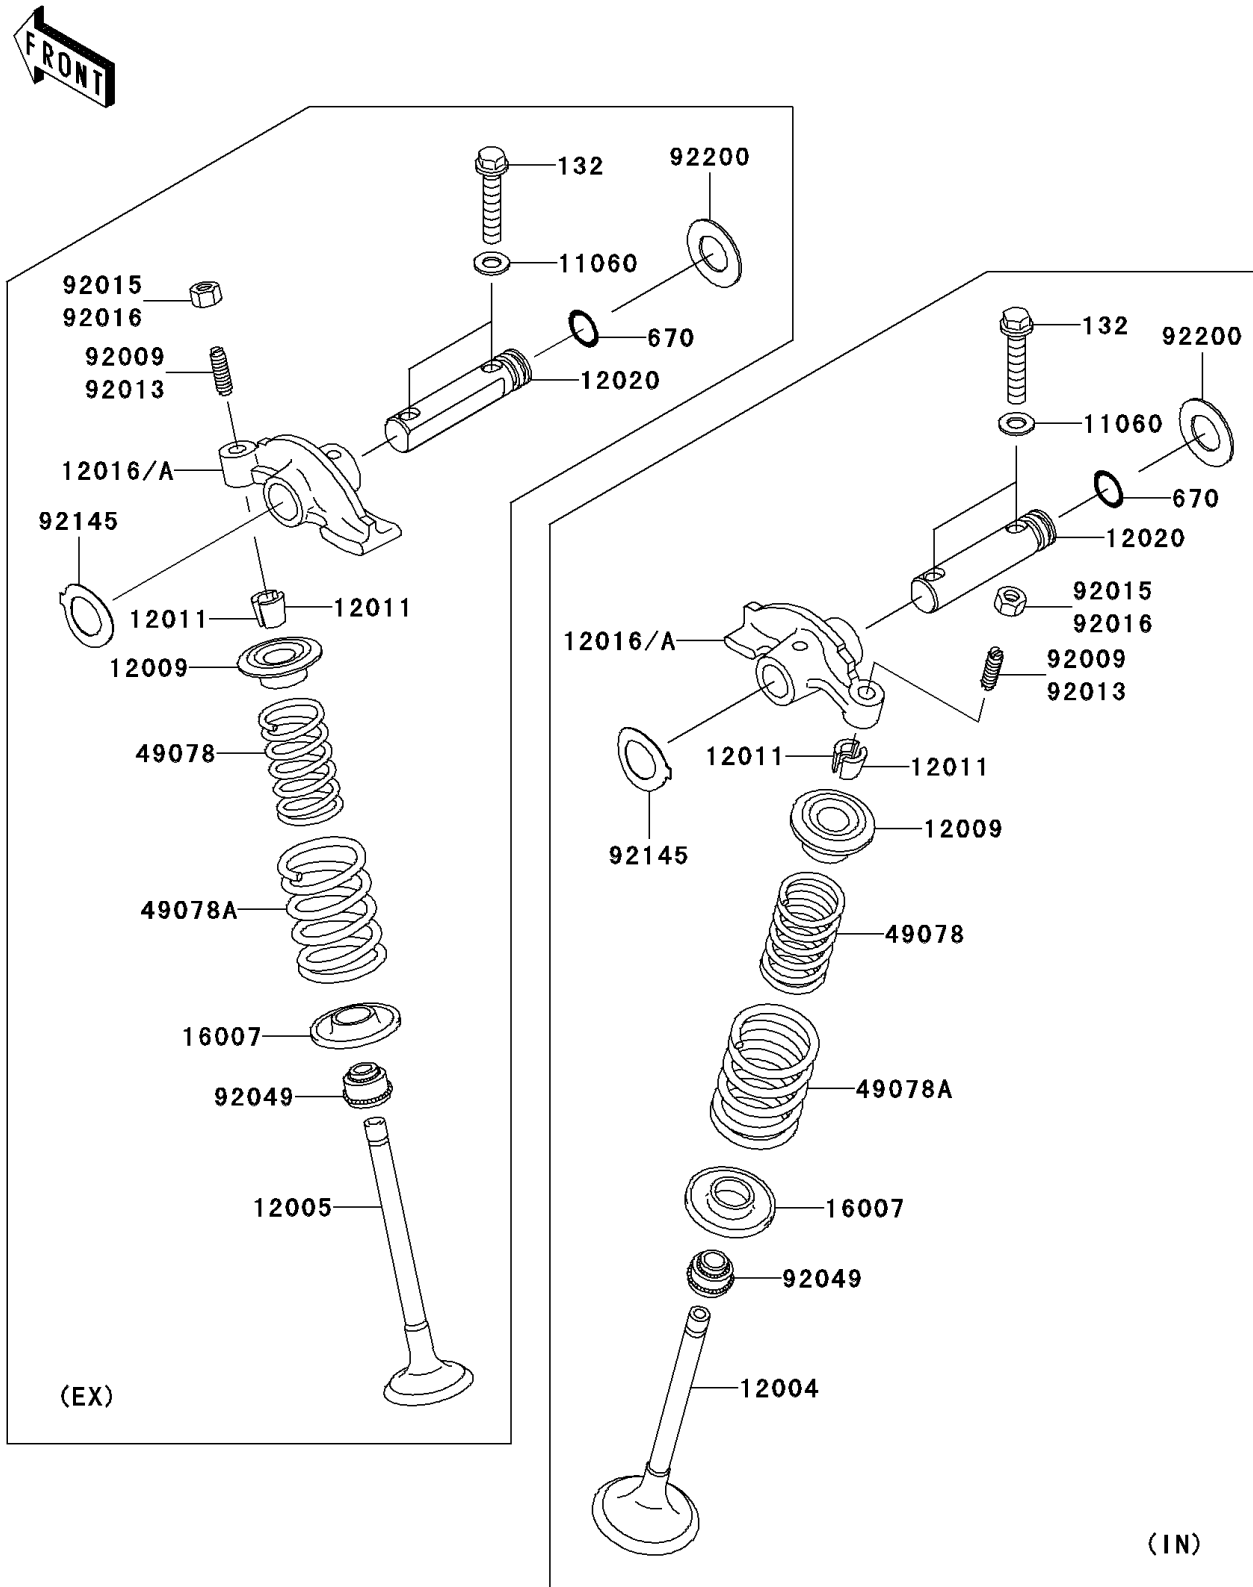

2006 Prairie® 360 4x4 PARTS DIAGRAM

Valve(s)

E1210

2006 Prairie® 360 4x4 PARTS LIST

Valve(s)

ITEM NAME	PART NUMBER	QUANTITY
BOLT-FLANGED-SMALL,6X30 (Ref # 132)	132BD0630	1
O RING,10MM (Ref # 670)	670D1510	1
GASKET,6.2X12X0.3 (Ref # 11060)	11060-1994	1
VALVE-INTAKE (Ref # 12004)	12004-1155	1
VALVE-EXHAUST (Ref # 12005)	12005-1326	1
RETAINER-VALVE SPRING (Ref # 12009)	12009-005	1
COLLET,RETAINER (Ref # 12011)	12011-004	1
ARM-ROCKER (Ref # 12016A)	12016-1138	1
SHAFT-ROCKER (Ref # 12020)	12020-1085	1
SEAT-SPRING,VALVE (Ref # 16007)	16007-1024	1
SPRING-ENGINE VALVE,INNER (Ref # 49078)	49078-1209	1
SPRING-ENGINE VALVE,OUTER (Ref # 49078A)	49078-1210	1
SCREW,6MM (Ref # 92013)	92013-009	1
NUT,6MM (Ref # 92016)	92016-061	1
SEAL-OIL,RV37129.5 (Ref # 92049)	92049-016	1
SPRING,ROCKER SHAFT (Ref # 92145)	92145-1532	1
WASHER,13.4X25X1.0 (Ref # 92200)	92200-0045	1