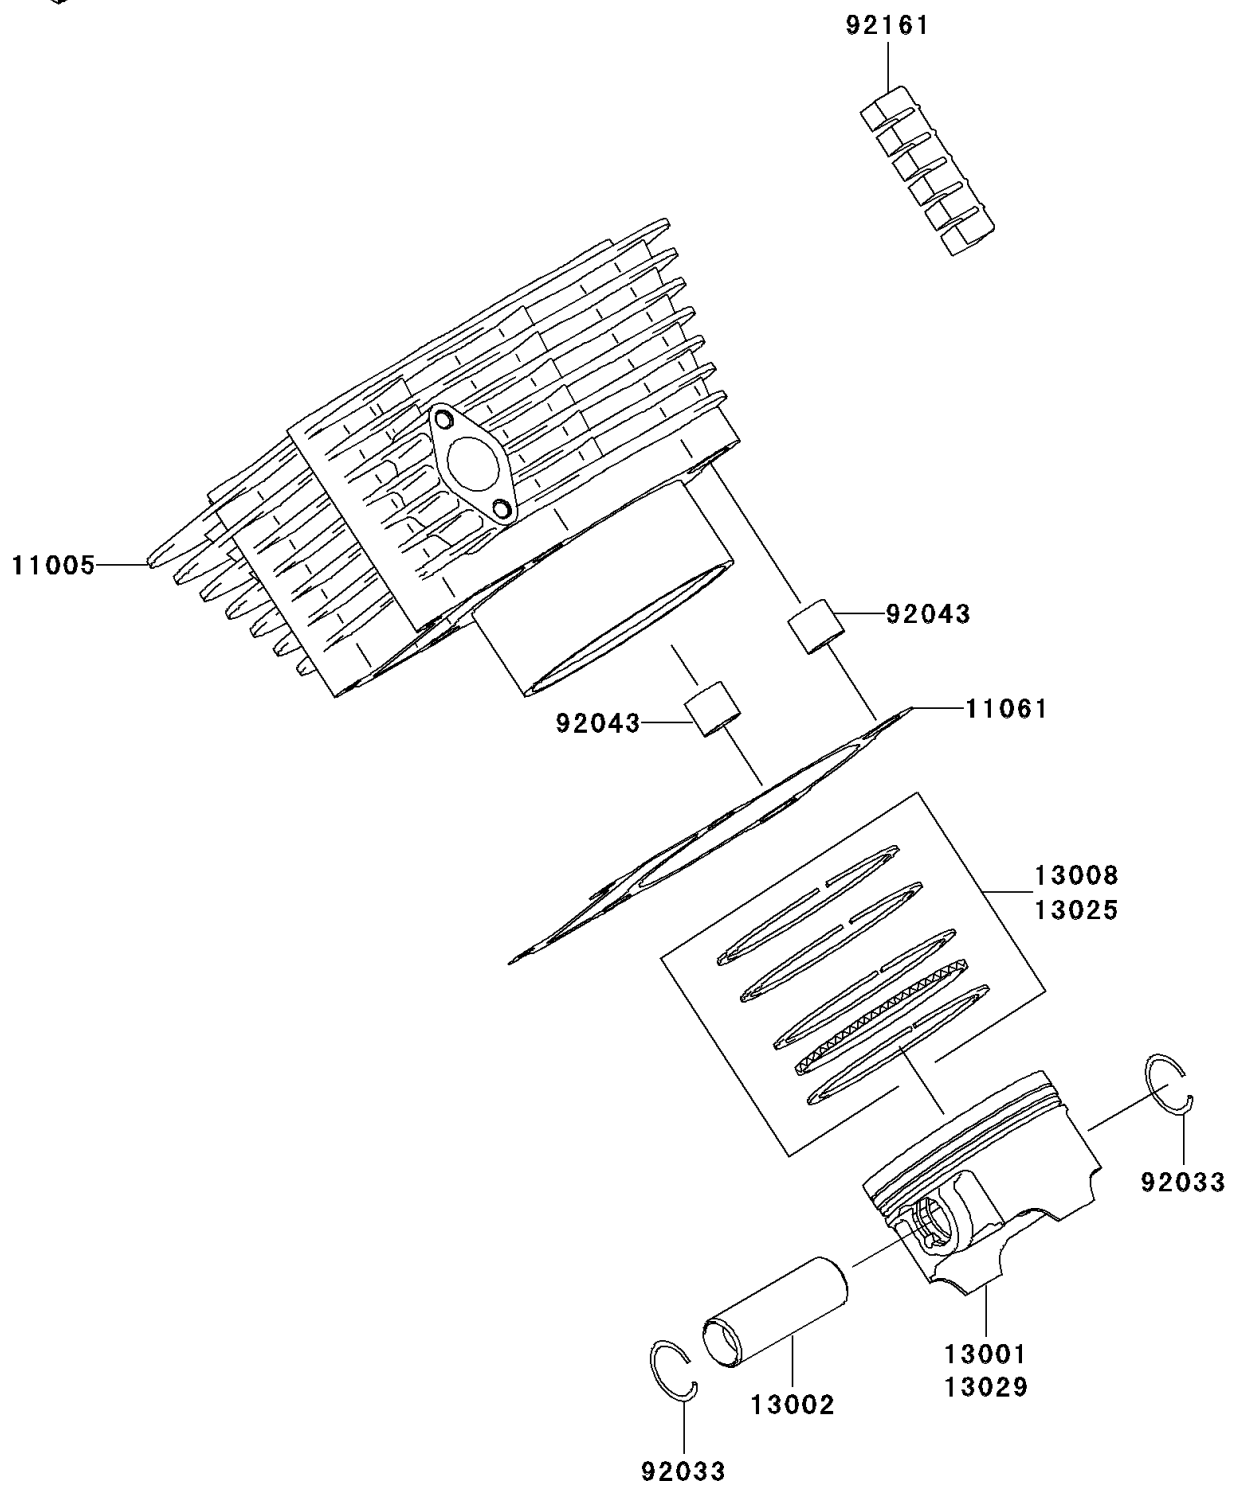

2006 Prairie® 360 4x4 PARTS DIAGRAM

Cylinder/Piston(s)

E1120

2006 Prairie® 360 4x4 PARTS LIST

Cylinder/Piston(s)

ITEM NAME	PART NUMBER	QUANTITY
CYLINDER-ENGINE (Ref # 11005)	11005-1980	1
GASKET,CYLINDER BASE (Ref # 11061)	11061-1085	1
PISTON-ENGINE (Ref # 13001)	13001-1652	1
PIN-PISTON (Ref # 13002)	13002-1060	1
RING-SET-PISTON (Ref # 13008)	13008-1214	1
RING-SET-PISTON L,O/S 0.50 (Ref # 13025)	13025-0002	1
PISTON-ENGINE L,O/S 0.50 (Ref # 13029)	13029-0002	1
RING-SNAP (Ref # 92033)	92033-1207	1
PIN,13X16X14 (Ref # 92043)	92043-1608	1
DAMPER,CYLINDER (Ref # 92161)	92161-1312	1