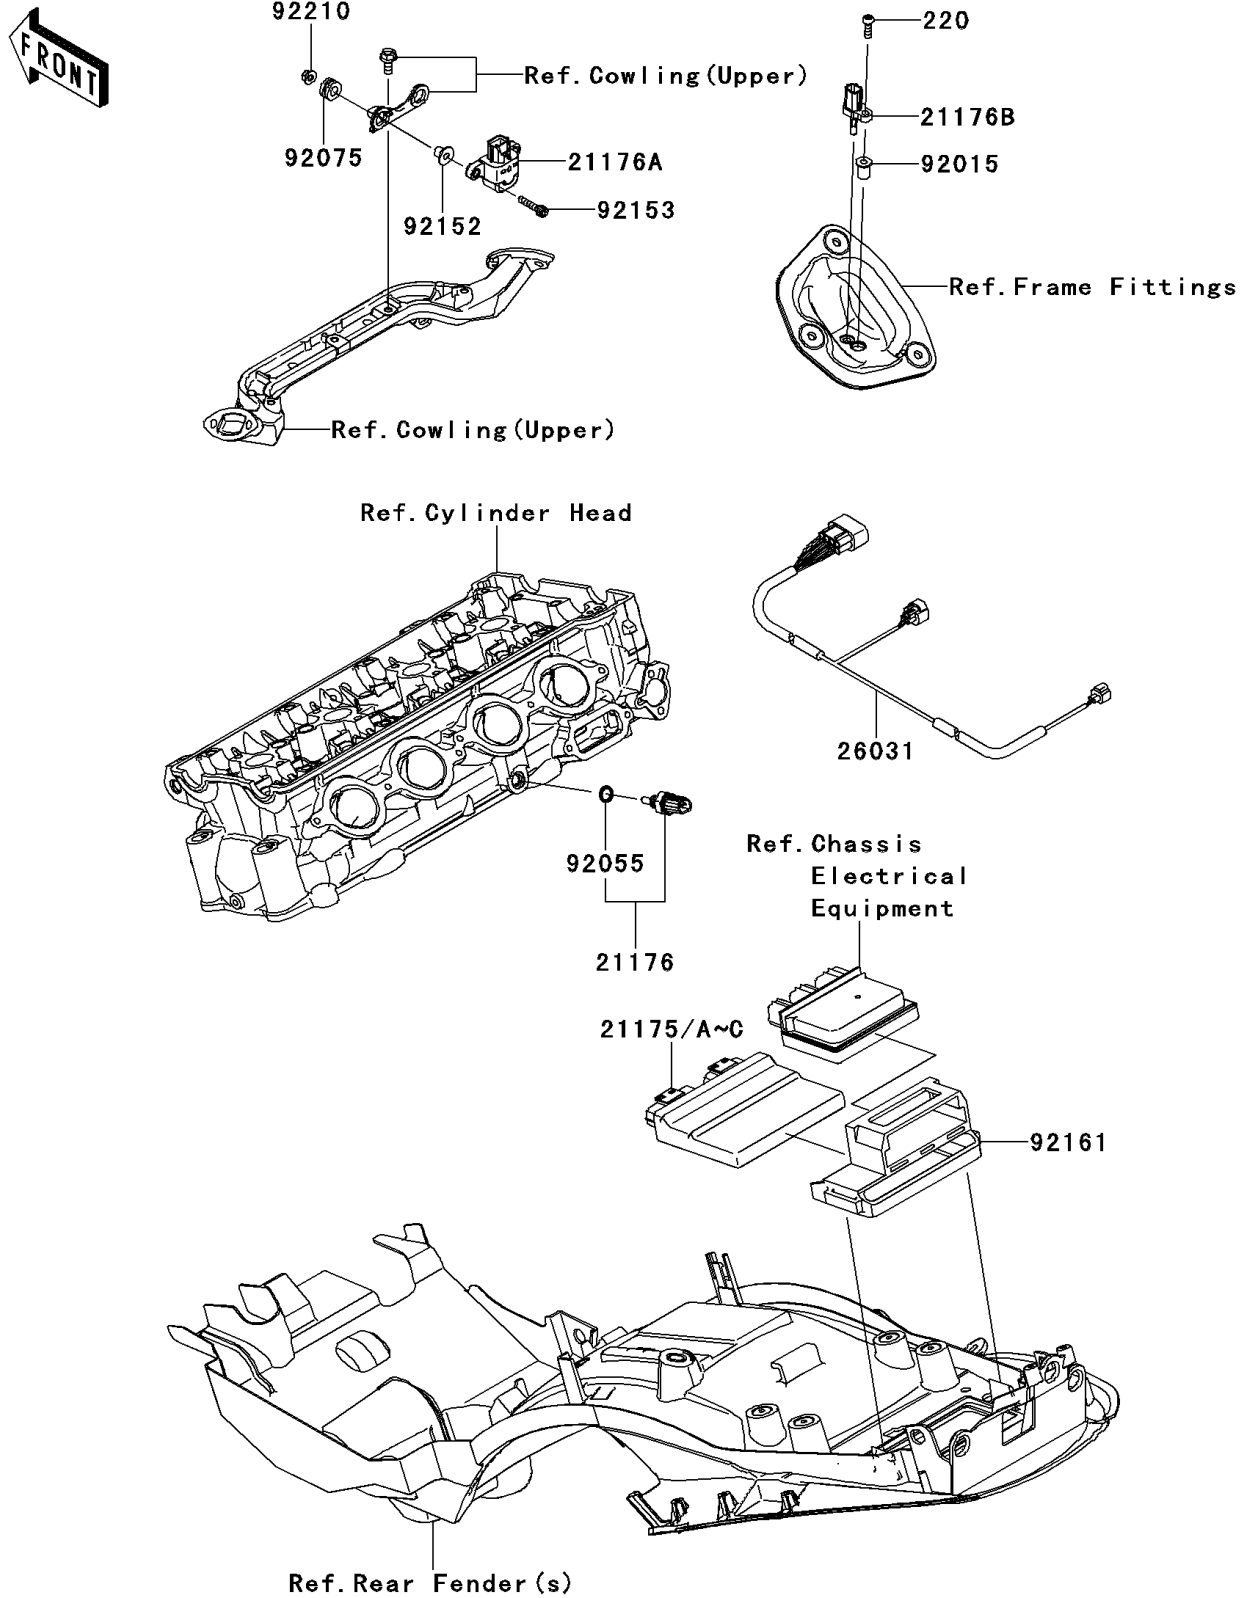

## 2012 NINJA® ZX™-14R PARTS DIAGRAM

Fuel Injection

E1530

## 2012 NINJA® ZX™-14R PARTS LIST

Fuel Injection

ITEM NAME	PART NUMBER	QUANTITY
SCREW-PAN-CROS,5X18 (Ref # 220)	220AB0518	1
SENSOR,WATER TEMP (Ref # 21176)	21176-0009	1
SENSOR,VEHICLE-DOWN (Ref # 21176A)	21176-0026	1
SENSOR,AIR TEMPERATURE (Ref # 21176B)	21176-0048	1
HARNESS (Ref # 26031)	26031-1221	1
NUT,WELL,5MM (Ref # 92015)	92015-1757	1
RING-O,9.5X1.9 (Ref # 92055)	92055-0016	1
DAMPER (Ref # 92075)	92075-1912	1
COLLAR (Ref # 92152)	92152-0329	1
BOLT,SOCKET,5X22 (Ref # 92153)	92153-1597	1
DAMPER,ECU (Ref # 92161)	92161-1395	1
NUT,FLANGED,5MM (Ref # 92210)	92210-0007	1
CONTROL UNIT-ELECTRONIC (Ref # 21175)	21175-0714	1
CONTROL UNIT-ELECTRONIC (Ref # 21175A)	21175-0715	1