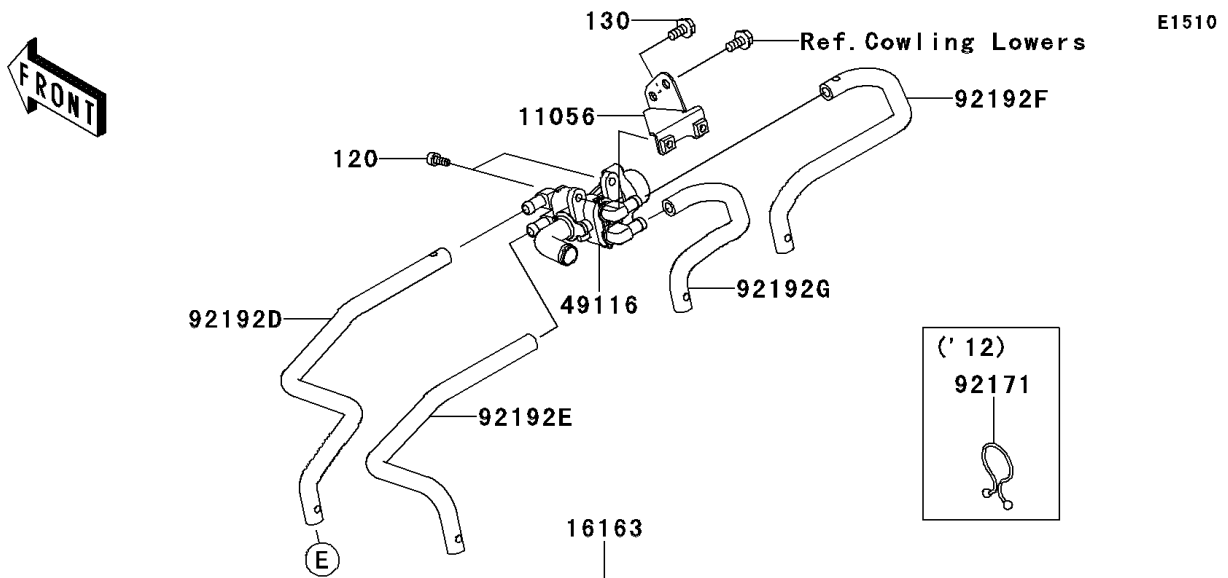

2012 NINJA® ZX™-14R PARTS DIAGRAM

Throttle

2012 NINJA® ZX™-14R PARTS LIST

Throttle

ITEM NAME	PART NUMBER	QUANTITY
BOLT-SOCKET,5X12 (Ref # 120)	120CA0512	1
BOLT-FLANGED,6X12 (Ref # 130)	130BA0612	1
SCREW-PAN-CROS,6X12 (Ref # 220)	220AA0612	1
BRACKET (Ref # 11054)	11054-0554	1
BRACKET,ISCV (Ref # 11056)	11056-1175	1
SCREW-PILOT AIR (Ref # 16014)	16014-0005	1
INSULATOR,INJECTER (Ref # 16073)	16073-1123	1
THROTTLE-ASSY (Ref # 16163)	16163-0780	1
SENSOR,PRESSURE (Ref # 21176)	21176-0111	1
HARNESS (Ref # 26031)	26031-1425	1
NOZZLE-INJECTION (Ref # 49033)	49033-0557	1
PIPE-INJECTION (Ref # 49056)	49056-0017	1
VALVE-ASSY,ISC (Ref # 49116)	49116-0706	1
TUBE-ASSY (Ref # 51044)	51044-0727	1
FITTING (Ref # 92005)	92005-1380	1
RING-O,INJECTION NOZZLE (Ref # 92055)	92055-1622	1
PLUG,FITTING (Ref # 92066)	92066-1549	1
DAMPER (Ref # 92161)	92161-0673	1
CLAMP (Ref # 92170)	92170-3749	1
CLAMP (Ref # 92171)	92171-1185	1
TUBE (Ref # 92192)	92192-0131	1
TUBE,3.2X7.4X60 (Ref # 92192A)	92192-0576	1
TUBE,3.2X7.4X175 (Ref # 92192B)	92192-0577	1
TUBE,3.2X7.4X50 (Ref # 92192C)	92192-0578	1
TUBE,THROTTLE #1-ISCV (Ref # 92192D)	92192-1009	1
TUBE,THROTTLE #2-ISCV (Ref # 92192E)	92192-1010	1
TUBE,THROTTLE #3-ISCV (Ref # 92192F)	92192-1011	1
TUBE,THROTTLE #4-ISCV (Ref # 92192G)	92192-1012	1
TUBE,BODY LH-SENSOR (Ref # 92192H)	92192-1088	1

2012 NINJA® ZX™-14R PARTS LIST

Throttle

ITEM NAME	PART NUMBER	QUANTITY
TUBE,FITTING-SENSOR (Ref # 92192I)	92192-1089	1