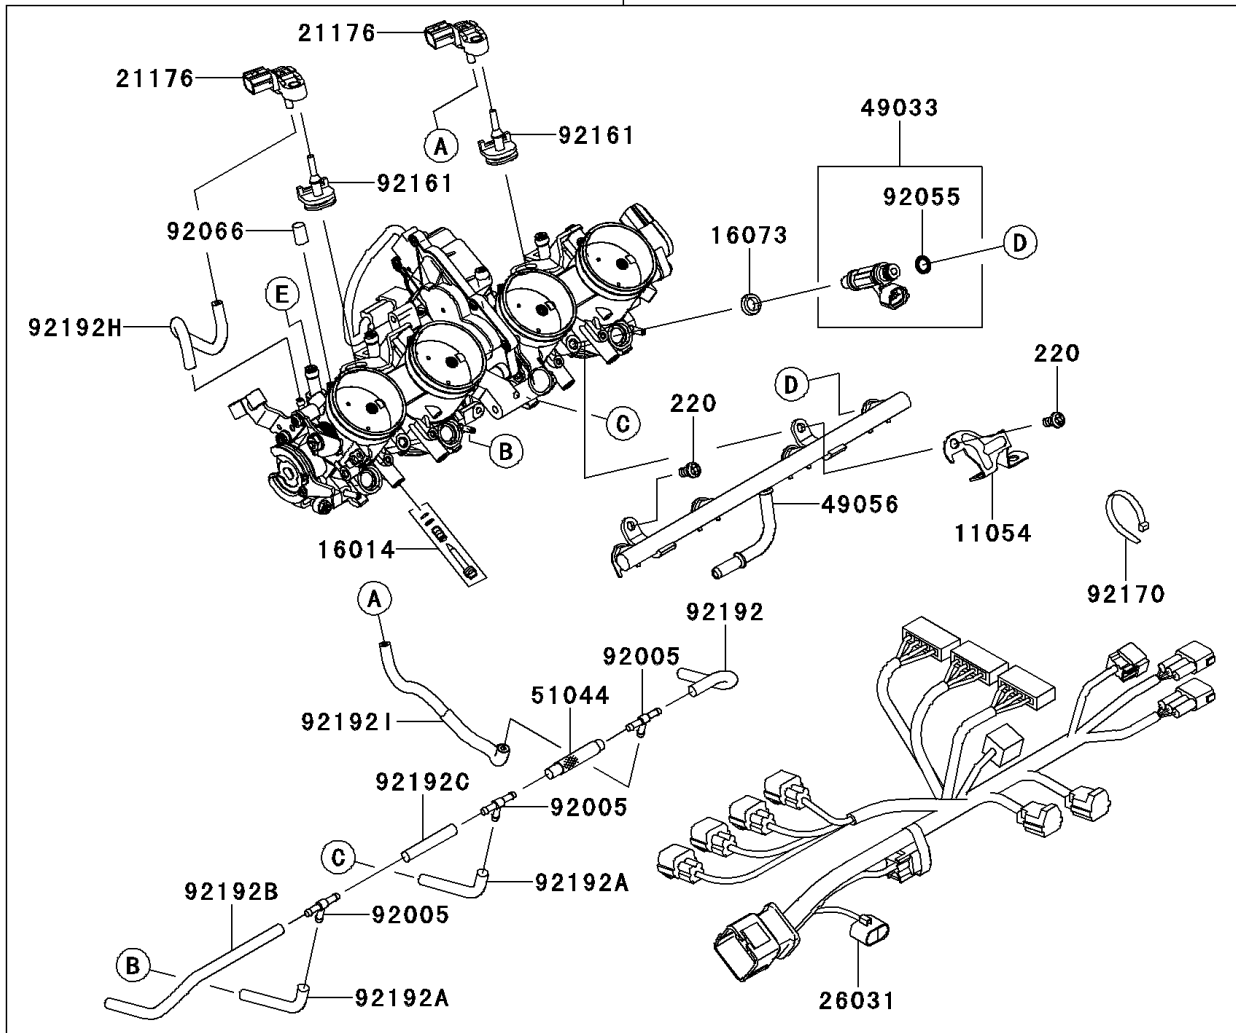

2012 NINJA® ZX™-14R PARTS DIAGRAM

Throttle

2012 NINJA® ZX™-14R PARTS LIST

Throttle

ITEM NAME	PART NUMBER	QUANTITY
BOLT-SOCKET,5X12 (Ref # 120)	120CA0512	1
BOLT-FLANGED,6X12 (Ref # 130)	130BA0612	1
SCREW-PAN-CROS,6X12 (Ref # 220)	220AA0612	1
BRACKET (Ref # 11054)	11054-0554	1
BRACKET,ISCV (Ref # 11056)	11056-1175	1
SCREW-PILOT AIR (Ref # 16014)	16014-0005	1
INSULATOR,INJECTER (Ref # 16073)	16073-1123	1
THROTTLE-ASSY (Ref # 16163)	16163-0780	1
SENSOR,PRESSURE (Ref # 21176)	21176-0111	1
HARNESS (Ref # 26031)	26031-1425	1
NOZZLE-INJECTION (Ref # 49033)	49033-0557	1
PIPE-INJECTION (Ref # 49056)	49056-0017	1
VALVE-ASSY,ISC (Ref # 49116)	49116-0706	1
TUBE-ASSY (Ref # 51044)	51044-0727	1
FITTING (Ref # 92005)	92005-1380	1
RING-O,INJECTION NOZZLE (Ref # 92055)	92055-1622	1
PLUG,FITTING (Ref # 92066)	92066-1549	1
DAMPER (Ref # 92161)	92161-0673	1
CLAMP (Ref # 92170)	92170-3749	1
CLAMP (Ref # 92171)	92171-1185	1
TUBE (Ref # 92192)	92192-0131	1
TUBE,3.2X7.4X60 (Ref # 92192A)	92192-0576	1
TUBE,3.2X7.4X175 (Ref # 92192B)	92192-0577	1
TUBE,3.2X7.4X50 (Ref # 92192C)	92192-0578	1
TUBE,THROTTLE #1-ISCV (Ref # 92192D)	92192-1009	1
TUBE,THROTTLE #2-ISCV (Ref # 92192E)	92192-1010	1
TUBE,THROTTLE #3-ISCV (Ref # 92192F)	92192-1011	1
TUBE,THROTTLE #4-ISCV (Ref # 92192G)	92192-1012	1
TUBE,BODY LH-SENSOR (Ref # 92192H)	92192-1088	1

2012 NINJA® ZX™-14R PARTS LIST

Throttle

ITEM NAME	PART NUMBER	QUANTITY
TUBE,FITTING-SENSOR (Ref # 92192I)	92192-1089	1