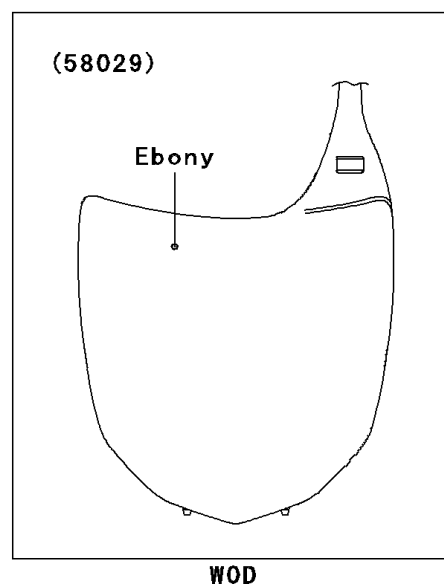

2012 KX™250F PARTS DIAGRAM

Accessory

F2910

2012 KX™250F PARTS LIST

Accessory

ITEM NAME	PART NUMBER	QUANTITY
PLATE-NUMBER,EBONY (Ref # 58029)	58029-0006-6C	1
BOLT,6X12 (Ref # 92150)	92150-1435	1