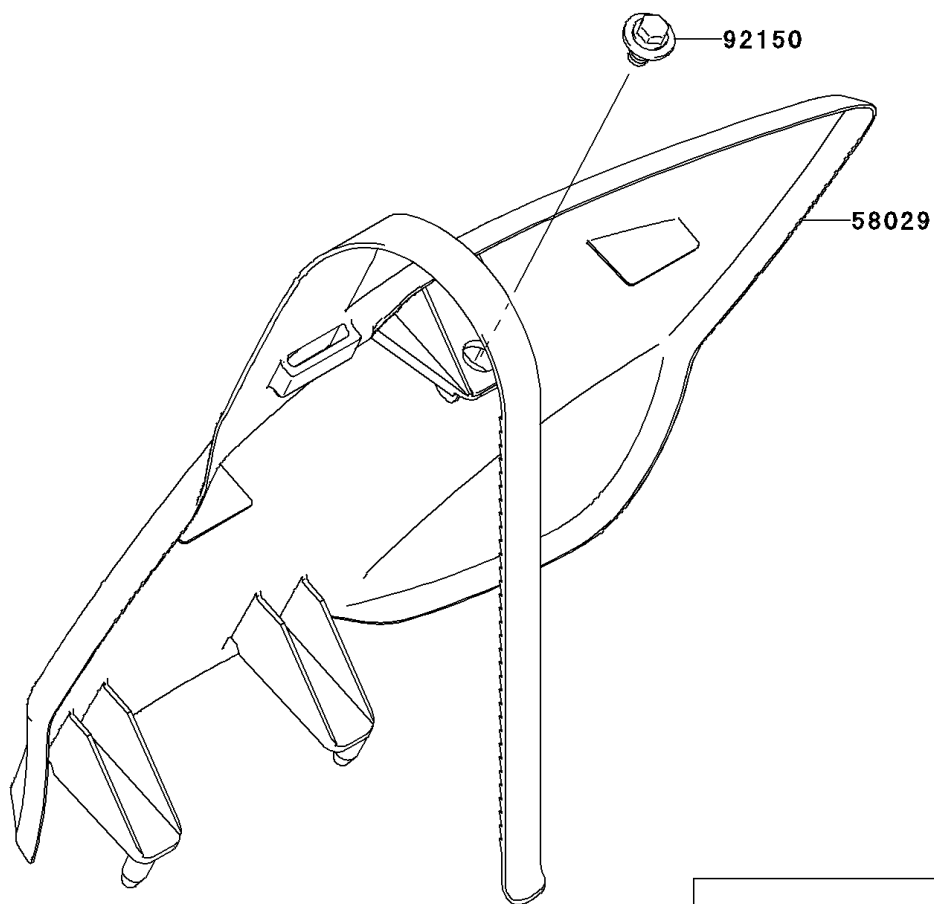

2012 KX™250F PARTS DIAGRAM

Accessory

F2910

2012 KX™250F PARTS LIST

Accessory

ITEM NAME	PART NUMBER	QUANTITY
PLATE-NUMBER,EBONY (Ref # 58029)	58029-0006-6C	1
BOLT,6X12 (Ref # 92150)	92150-1435	1